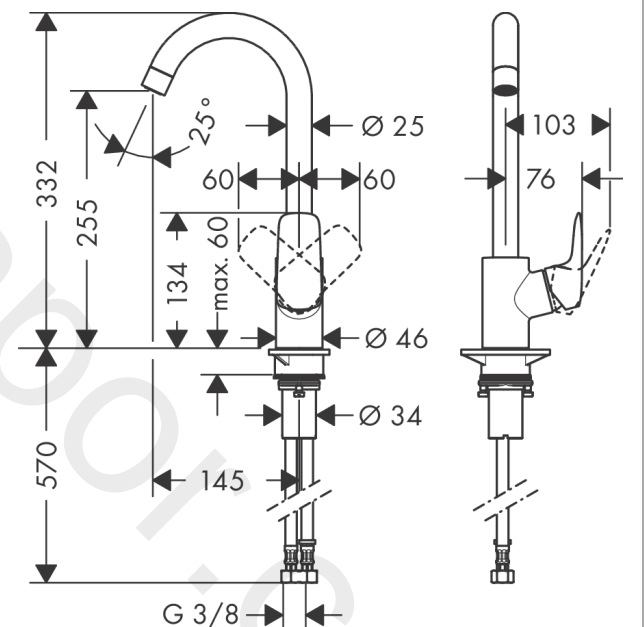

Logis M31
Single lever kitchen mixer 260, EcoSmart, 1jet
 Finish: **Chrome** Article Number: **71861000**

Description

product features

- ComfortZone 260
- swivel range adjustable in 3 steps 110°, 150° or 360°
- normal spray
- connection dimension: DN15
- maximum flow rate at 3 bar: 4,7 l/min
- ceramic cartridge
- connection type: G 3/8 connections
- temperature limitation adjustable
- suitable for continuous flow water heaters
- EU taxonomy: max. 6 l/min - Substantial Contribution (SC) possible

Article Details

Price excl. VAT

212,50 £

Technology

Product image

Scale drawing

Flowchart

Logis M31
Single lever kitchen mixer 260, EcoSmart, 1jet
 Finish: **Chrome** Article Number: **71861000**

Exploded Drawing

Year of production: >10/19

Logis M31**Single lever kitchen mixer 260, EcoSmart, 1jet**Finish: **Chrome** Article Number: **71861000****Spare part list**

Year of production: >10/19

Pos.	Description	Article Number	Price	PU
1	spout cpl.	92223000	£ 96,00	1
2	aerator laminar M22x1 (15 l/min)	95967000	£ 43,00	1
3	set of locating rings (110° / 150°)	98486000	£ 16,10	1
4	sealing set	92646000	£ 20,50	1
5	O-Ring 14x2,5	98189000	£ 3,30	1
6	screw	97662000	£ 9,00	1
7	axialring	97558000	£ 3,30	1
8	service unit	93507000	£ 43,00	1
9	handle	92224000	£ 51,00	1
10	screw cover	96338000	£ 3,30	1
11	flange	95498000	£ 9,00	1
12	nut	97209000	£ 16,10	1
13	O-Ring 32x2	98193000	£ 3,30	1
14	cartridge, assy	95646001	£ 96,00	1
15	locking screw for handle	95140000	£ 6,10	1
16	seal	95008000	£ 9,00	1
17	flat seal	98749000	£ 6,10	1
18	support	97523000	£ 6,10	1
19	fixing set (Ø 34)	95049000	£ 16,10	1
20	lever collar	97548000	£ 3,30	1
21	connection hose 600 mm M8x0,75 G3/8	96556000	£ 25,00	1
22	O-ring 7x1,5	98422000	£ 3,30	1