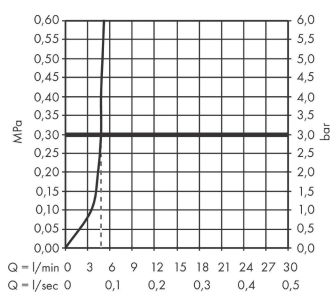

Logis M31
Single lever kitchen mixer 260, EcoSmart, 1jet
 Finish: **Chrome** Article Number: **71861000**

Description

product features

- ComfortZone 260
- swivel range adjustable in 3 steps 110°, 150° or 360°
- normal spray
- connection dimension: DN15
- maximum flow rate at 3 bar: 4,7 l/min
- ceramic cartridge
- connection type: G 3/8 connections
- temperature limitation adjustable
- suitable for continuous flow water heaters
- EU taxonomy: max. 6 l/min - Substantial Contribution (SC) possible

Article Details

Price excl. VAT

212,50 £

Technology

Product image

Scale drawing

Flowchart

Logis M31
Single lever kitchen mixer 260, EcoSmart, 1jet
 Finish: **Chrome** Article Number: **71861000**

Exploded Drawing

Year of production: >10/19

Logis M31**Single lever kitchen mixer 260, EcoSmart, 1jet**Finish: **Chrome** Article Number: **71861000****Spare part list**

Year of production: >10/19

Pos.	Description	Article Number	Price	PU
1	spout cpl.	92223000	£ 96,00	1
2	aerator laminar M22x1 (15 l/min)	95967000	£ 43,00	1
3	set of locating rings (110° / 150°)	98486000	£ 16,10	1
4	sealing set	92646000	£ 20,50	1
5	O-Ring 14x2,5	98189000	£ 3,30	1
6	screw	97662000	£ 9,00	1
7	axialring	97558000	£ 3,30	1
8	service unit	93507000	£ 43,00	1
9	handle	92224000	£ 51,00	1
10	screw cover	96338000	£ 3,30	1
11	flange	95498000	£ 9,00	1
12	nut	97209000	£ 16,10	1
13	O-Ring 32x2	98193000	£ 3,30	1
14	cartridge, assy	95646001	£ 96,00	1
15	locking screw for handle	95140000	£ 6,10	1
16	seal	95008000	£ 9,00	1
17	flat seal	98749000	£ 6,10	1
18	support	97523000	£ 6,10	1
19	fixing set (Ø 34)	95049000	£ 16,10	1
20	lever collar	97548000	£ 3,30	1
21	connection hose 600 mm M8x0,75 G3/8	96556000	£ 25,00	1
22	O-ring 7x1,5	98422000	£ 3,30	1