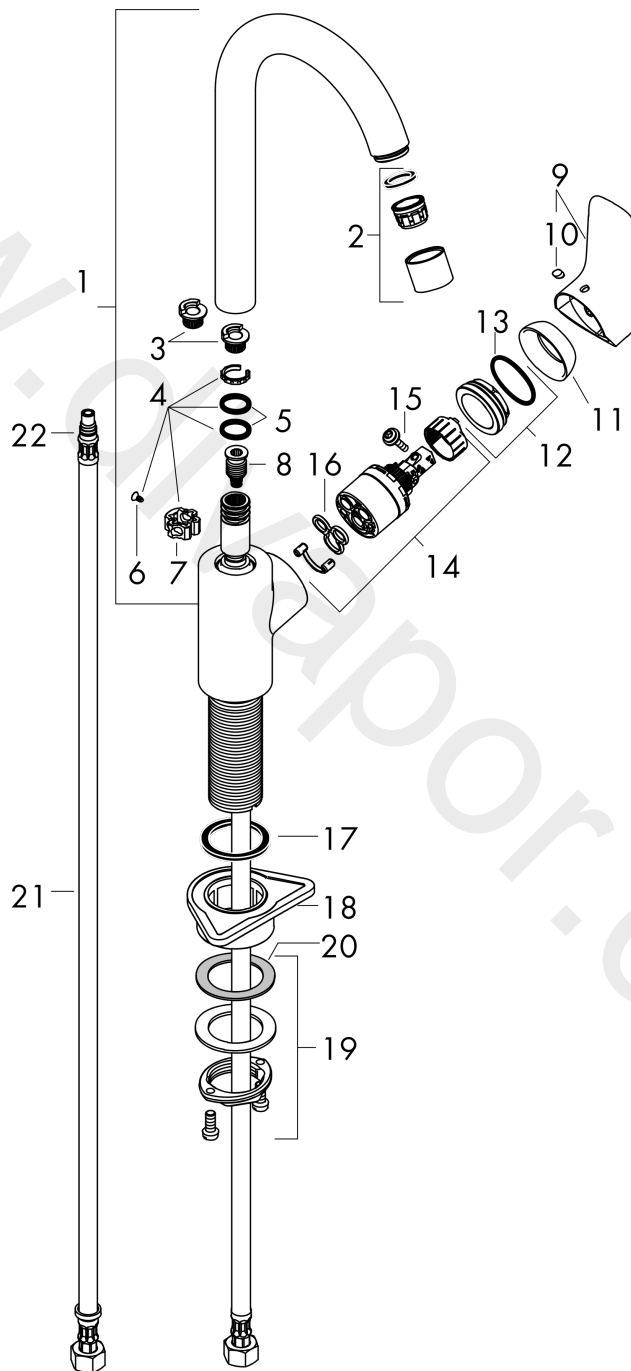

Logis M31
Single lever kitchen mixer 260, EcoSmart, 1jet
 Finish: **Chrome** Article Number: **71861000**

Description

product features

- ComfortZone 260
- swivel range adjustable in 3 steps 110°, 150° or 360°
- normal spray
- connection dimension: DN15
- maximum flow rate at 3 bar: 4,7 l/min
- ceramic cartridge
- connection type: G 3/8 connections
- temperature limitation adjustable
- suitable for continuous flow water heaters
- EU taxonomy: max. 6 l/min - Substantial Contribution (SC) possible

Article Details

Price excl. VAT

212,50 £

Technology

Product image

Scale drawing

Flowchart

Logis M31
Single lever kitchen mixer 260, EcoSmart, 1jet
 Finish: **Chrome** Article Number: **71861000**

Exploded Drawing

Year of production: >10/19

Logis M31**Single lever kitchen mixer 260, EcoSmart, 1jet**Finish: **Chrome** Article Number: **71861000****Spare part list**

Year of production: >10/19

Pos.	Description	Article Number	Price	PU
1	spout cpl.	92223000	£ 96,00	1
2	aerator laminar M22x1 (15 l/min)	95967000	£ 43,00	1
3	set of locating rings (110° / 150°)	98486000	£ 16,10	1
4	sealing set	92646000	£ 20,50	1
5	O-Ring 14x2,5	98189000	£ 3,30	1
6	screw	97662000	£ 9,00	1
7	axialring	97558000	£ 3,30	1
8	service unit	93507000	£ 43,00	1
9	handle	92224000	£ 51,00	1
10	screw cover	96338000	£ 3,30	1
11	flange	95498000	£ 9,00	1
12	nut	97209000	£ 16,10	1
13	O-Ring 32x2	98193000	£ 3,30	1
14	cartridge, assy	95646001	£ 96,00	1
15	locking screw for handle	95140000	£ 6,10	1
16	seal	95008000	£ 9,00	1
17	flat seal	98749000	£ 6,10	1
18	support	97523000	£ 6,10	1
19	fixing set (Ø 34)	95049000	£ 16,10	1
20	lever collar	97548000	£ 3,30	1
21	connection hose 600 mm M8x0,75 G3/8	96556000	£ 25,00	1
22	O-ring 7x1,5	98422000	£ 3,30	1