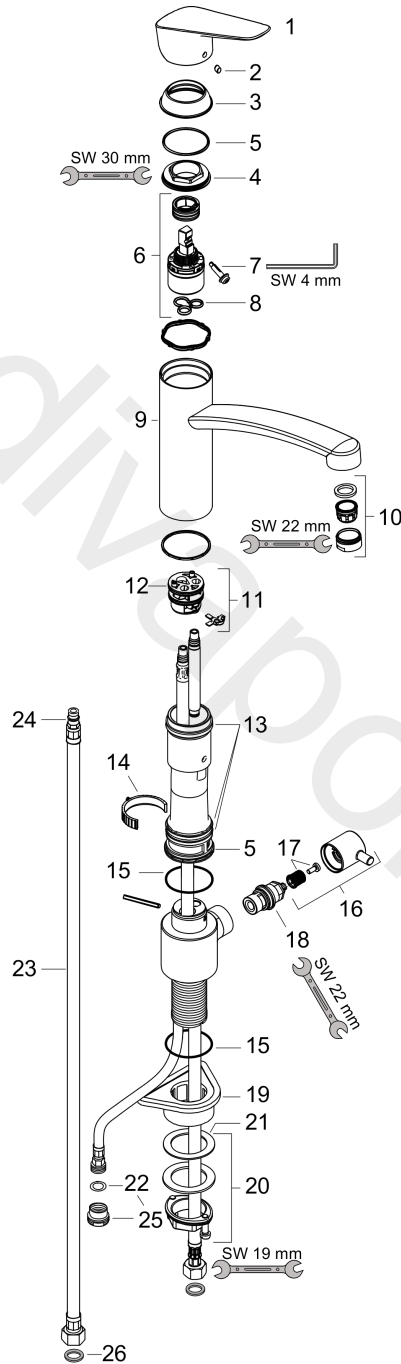

Logis M31
Single lever kitchen mixer 230, device shut-off valve, 1jet, DZR
 Finish: **Chrome** Article Number: **71859000**

Exploded Drawing

Year of production: >03/20

Logis M31**Single lever kitchen mixer 230, device shut-off valve, 1jet, DZR**Finish: **Chrome** Article Number: **71859000****Spare part list**

Year of production: >03/20

Pos.	Description	Article Number	Price	PU
1	handle	92465000	£ 64,00	1
2	screw cover	96338000	£ 3,30	1
3	flange	97995000	£ 20,50	1
4	nut	97996000	£ 35,00	1
5	O-ring 41x2	98212000	£ 3,30	1
6	cartridge, assy	92730000	£ 35,00	1
7	locking screw for handle	95140000	£ 6,10	1
8	seal	95008000	£ 9,00	1
9	spout cpl.	98349000	£ 110,00	1
10	aerator M24x1 (15 l/min)	13913000	£ 14,00	1
11	adapter for cartridge	98750000	£ 13,30	1
12	O-Ring 30x2	98186000	£ 3,30	1
13	sealing set	98702000	£ 9,00	1
14	locating ring	92211000	£ 9,00	1
15	O-Ring 36x2,5	98190000	£ 3,30	1
16	handle	95629000	£ 43,00	1
17	handle fixing set	98932000	£ 16,10	1
18	shut off unit right closing	98817000	£ 35,00	1
19	support	97523000	£ 6,10	1
20	fixing set (Ø 34)	95049000	£ 16,10	1
21	lever collar	97548000	£ 3,30	1
22	flat seal	97674000	£ 3,30	1
23	connection hose 900 mm M8x0,75 G3/8	96316000	£ 43,00	1
24	O-ring 7x1,5	98422000	£ 3,30	1
25	reduction coupling	92844000	£ 16,10	1
26	sealing set	95581000	£ 6,10	1