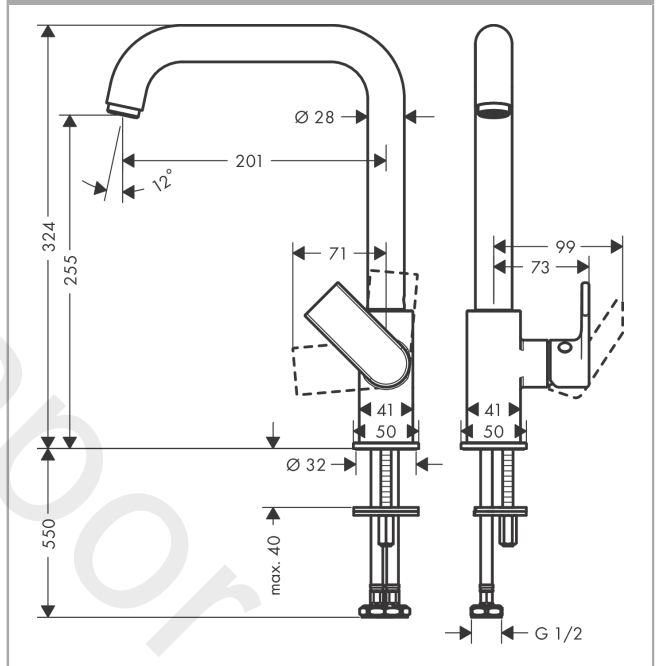

**Vernis Shape M35**  
**Single lever kitchen mixer 260 with swivel spout**  
 Finish: **Chrome** Article Number: **71858007**

### Description

**product features**

- ComfortZone 260
- swivel range 360°
- normal spray
- connection dimension: DN15
- maximum flow rate at 3 bar: 7 l/min
- ceramic cartridge
- connection type: G 1/2 connections
- suitable for continuous flow water heaters

### Flowchart

**Vernis Shape M35**  
**Single lever kitchen mixer 260 with swivel spout**  
 Finish: **Chrome** Article Number: **71858007**

**Exploded Drawing**

Year of production: >04/20

**Vernis Shape M35**  
**Single lever kitchen mixer 260 with swivel spout**  
 Finish: **Chrome** Article Number: **71858007**

## Spare part list

Year of production: >04/20

Pos.	Description	Article Number	Price	PU
1	spout cpl.	93679000	-	1
2	aerator laminar	93649000	£ 20,50	1
3	sealing set	93689000	£ 3,30	1
4	handle	93695000	-	1
5	screw cover	96338000	£ 3,30	1
6	flange	93692000	-	1
7	nut	93693000	-	1
8	cartridge, assy	97685000	£ 64,00	1
9	locking screw for handle	95140000	£ 6,10	1
10	fixing set	96016000	£ 35,00	1
11	seal	93694000	-	1