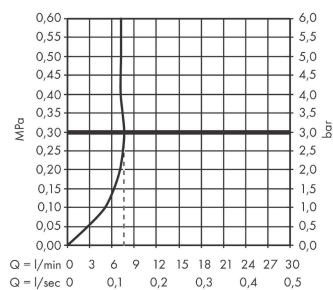

Vernis Shape M35
Single lever kitchen mixer 260 with swivel spout
Finish: **Chrome** Article Number: **71858007**

Description

product features

- ComfortZone 260
- swivel range 360°
- normal spray
- connection dimension: DN15
- maximum flow rate at 3 bar: 7 l/min
- ceramic cartridge
- connection type: G 1/2 connections
- suitable for continuous flow water heaters

Technology

Product image

Scale drawing

Flowchart