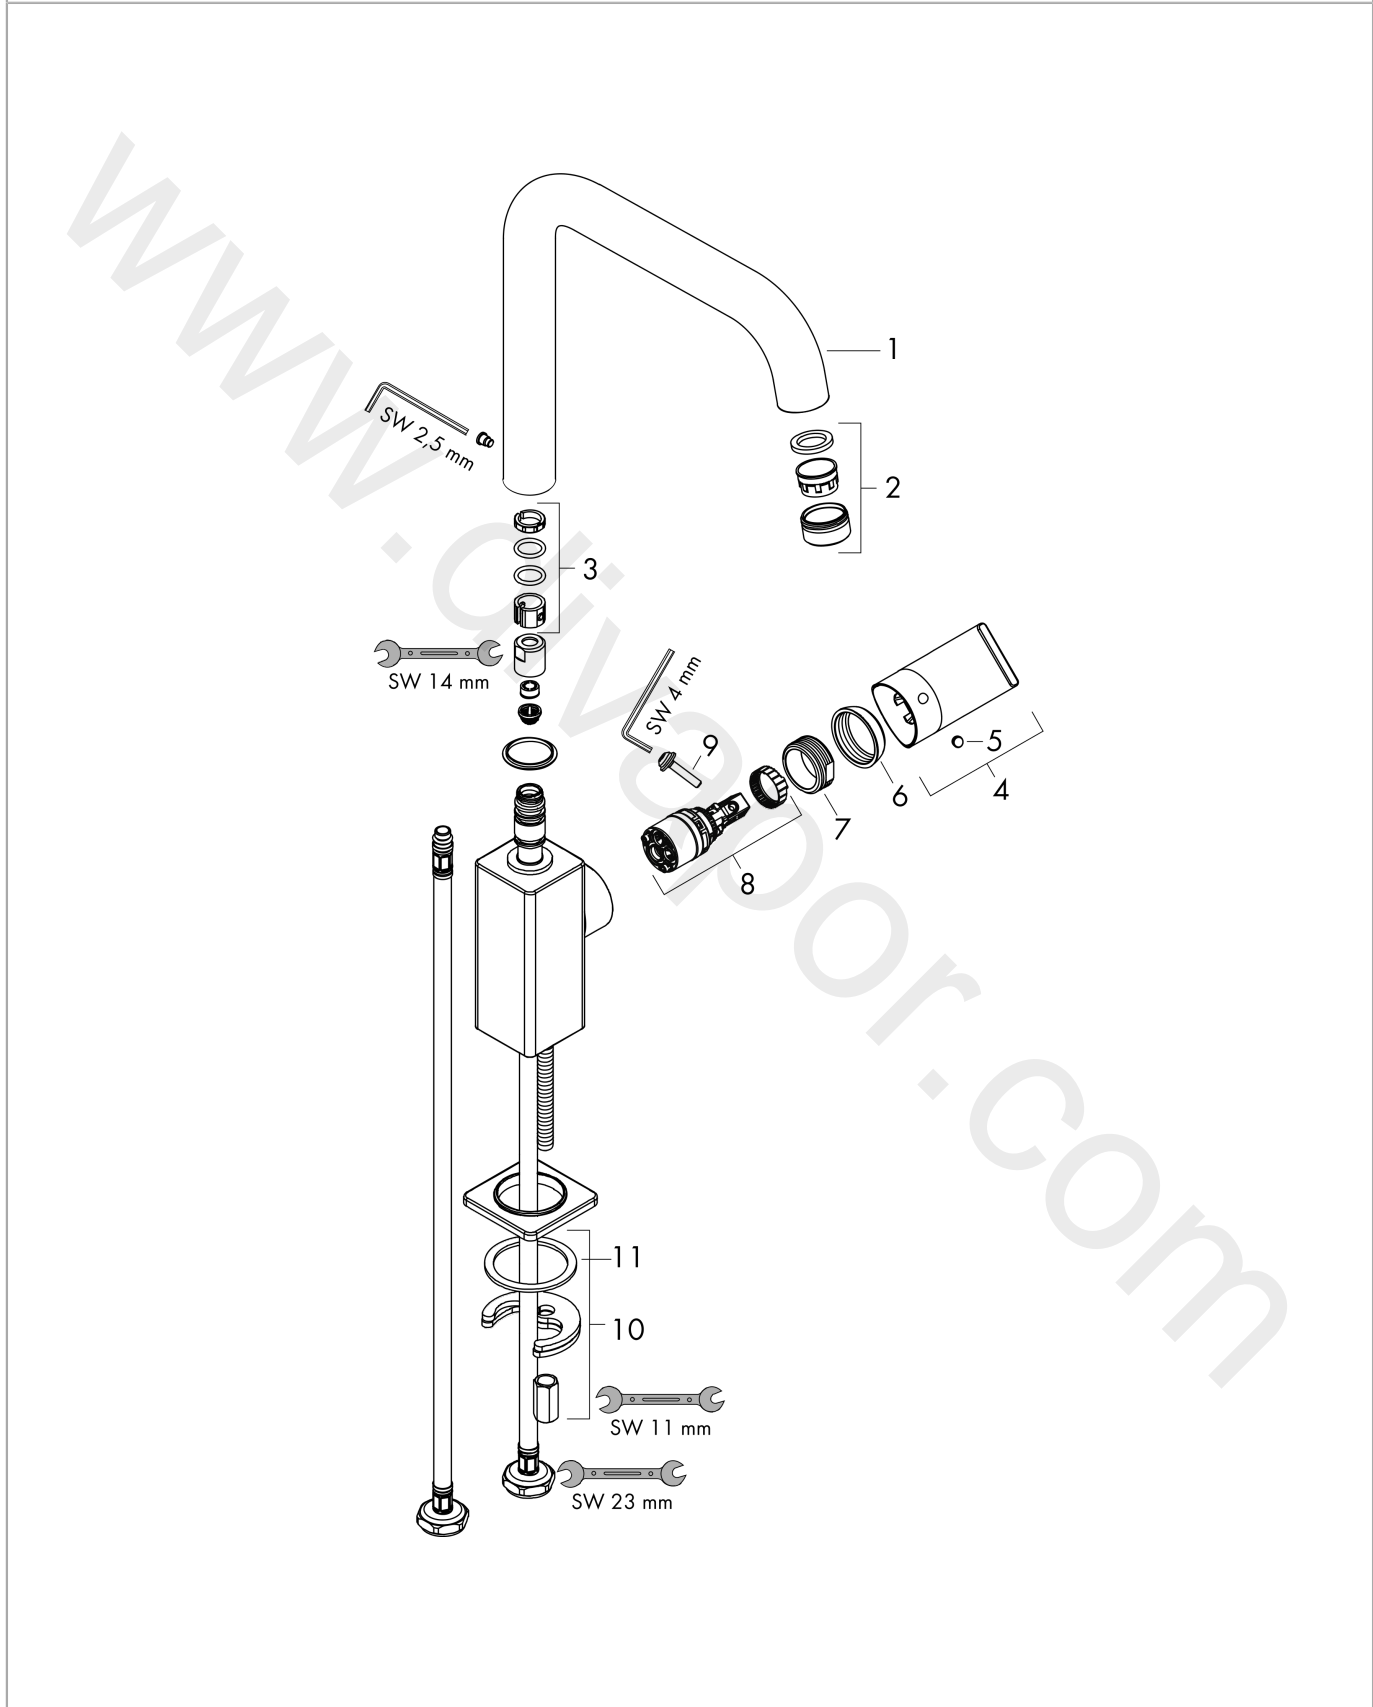

### Description

**product features**

- ComfortZone 260
- swivel range 360°
- normal spray
- connection dimension: DN15
- maximum flow rate at 3 bar: 7 l/min
- ceramic cartridge
- connection type: G 1/2 connections
- suitable for continuous flow water heaters

### Scale drawing

### Flowchart

**Vernis Shape M35**  
**Single lever kitchen mixer 260 with swivel spout**  
 Finish: **Chrome** Article Number: **71858007**

**Exploded Drawing**

Year of production: >04/20

**Vernis Shape M35**  
**Single lever kitchen mixer 260 with swivel spout**  
 Finish: **Chrome** Article Number: **71858007**

## Spare part list

Year of production: >04/20

Pos.	Description	Article Number	Price	PU
1	spout cpl.	93679000	-	1
2	aerator laminar	93649000	£ 20,50	1
3	sealing set	93689000	£ 3,30	1
4	handle	93695000	-	1
5	screw cover	96338000	£ 3,30	1
6	flange	93692000	-	1
7	nut	93693000	-	1
8	cartridge, assy	97685000	£ 64,00	1
9	locking screw for handle	95140000	£ 6,10	1
10	fixing set	96016000	£ 35,00	1
11	seal	93694000	-	1