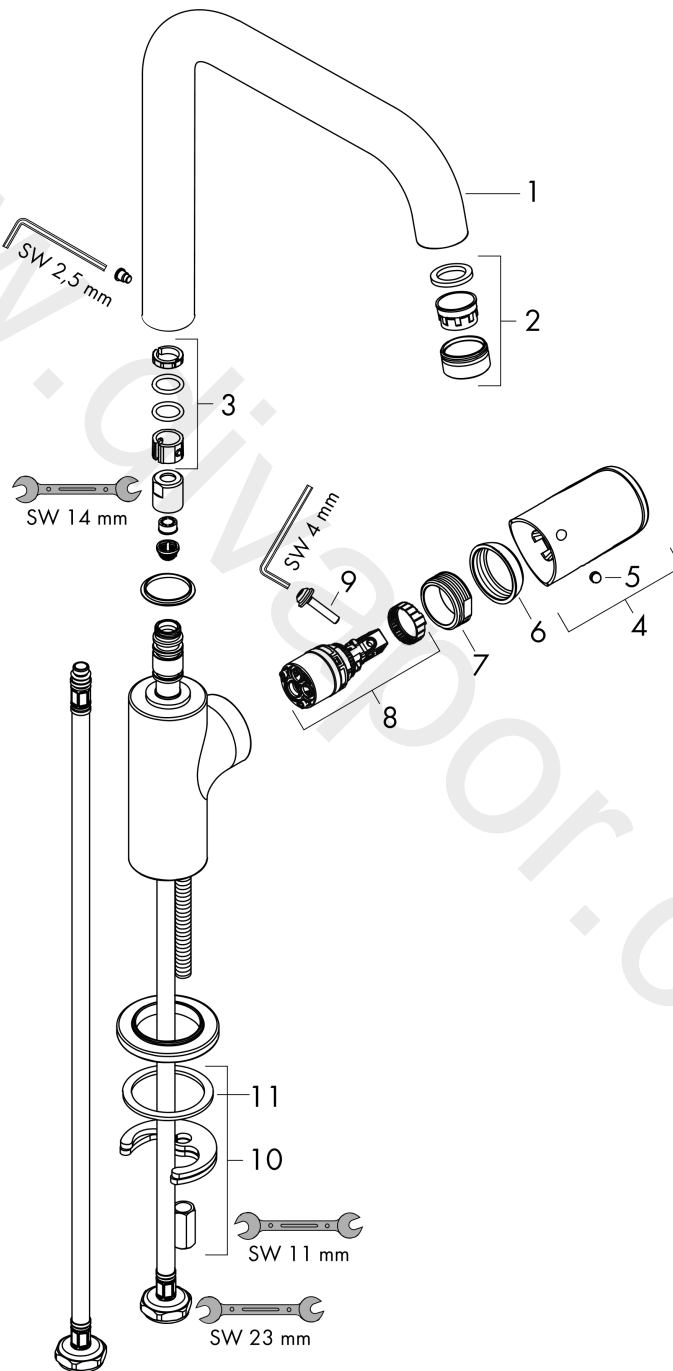

Vernis Blend M35
Single lever kitchen mixer 260 with swivel spout
 Finish: **Chrome** Article Number: **71857007**

Description

product features

- ComfortZone 260
- swivel range adjustable in 3 steps 110°, 150° or 360°
- normal spray
- connection dimension: DN15
- maximum flow rate at 3 bar: 8 l/min
- ceramic cartridge
- connection type: G ½ connections
- suitable for continuous flow water heaters

Technology

Product image

Scale drawing

Flowchart

Vernis Blend M35
Single lever kitchen mixer 260 with swivel spout
 Finish: **Chrome** Article Number: **71857007**

Exploded Drawing

Year of production: >04/20

Vernis Blend M35
Single lever kitchen mixer 260 with swivel spout
 Finish: **Chrome** Article Number: **71857007**

Spare part list

Year of production: >04/20

Pos.	Description	Article Number	Price	PU
1	spout cpl.	93679000	-	1
2	aerator laminar	93649000	£ 20,50	1
3	sealing set	93689000	£ 3,30	1
4	handle	93691000	-	1
5	screw cover	96338000	£ 3,30	1
6	flange	93692000	-	1
7	nut	93693000	-	1
8	cartridge, assy	97685000	£ 64,00	1
9	locking screw for handle	95140000	£ 6,10	1
10	fixing set	96016000	£ 35,00	1
11	seal	93694000	-	1