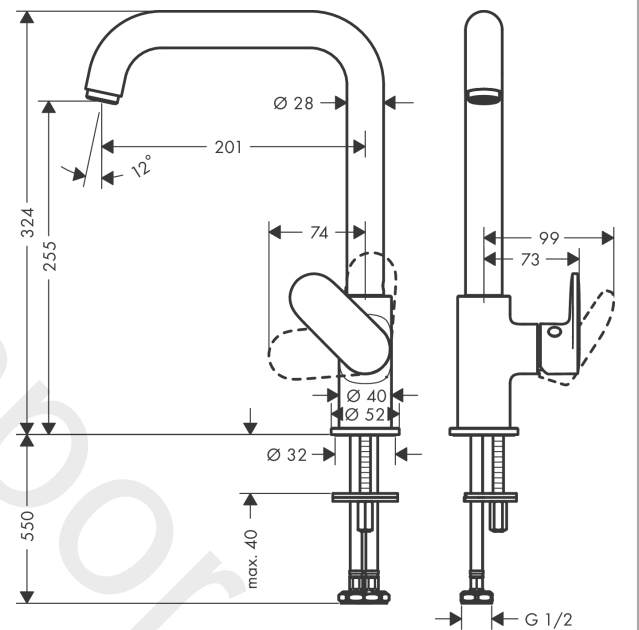

Vernis Blend M35
Single lever kitchen mixer 260 with swivel spout
 Finish: **Chrome** Article Number: **71857007**

Description

product features

- ComfortZone 260
- swivel range adjustable in 3 steps 110°, 150° or 360°
- normal spray
- connection dimension: DN15
- maximum flow rate at 3 bar: 8 l/min
- ceramic cartridge
- connection type: G ½ connections
- suitable for continuous flow water heaters

Technology

Product image

Scale drawing

Flowchart

Vernis Blend M35
Single lever kitchen mixer 260 with swivel spout
 Finish: **Chrome** Article Number: **71857007**

Exploded Drawing

Year of production: >04/20

Vernis Blend M35
Single lever kitchen mixer 260 with swivel spout
 Finish: **Chrome** Article Number: **71857007**

Spare part list

Year of production: >04/20

Pos.	Description	Article Number	Price	PU
1	spout cpl.	93679000	-	1
2	aerator laminar	93649000	£ 20,50	1
3	sealing set	93689000	£ 3,30	1
4	handle	93691000	-	1
5	screw cover	96338000	£ 3,30	1
6	flange	93692000	-	1
7	nut	93693000	-	1
8	cartridge, assy	97685000	£ 64,00	1
9	locking screw for handle	95140000	£ 6,10	1
10	fixing set	96016000	£ 35,00	1
11	seal	93694000	-	1