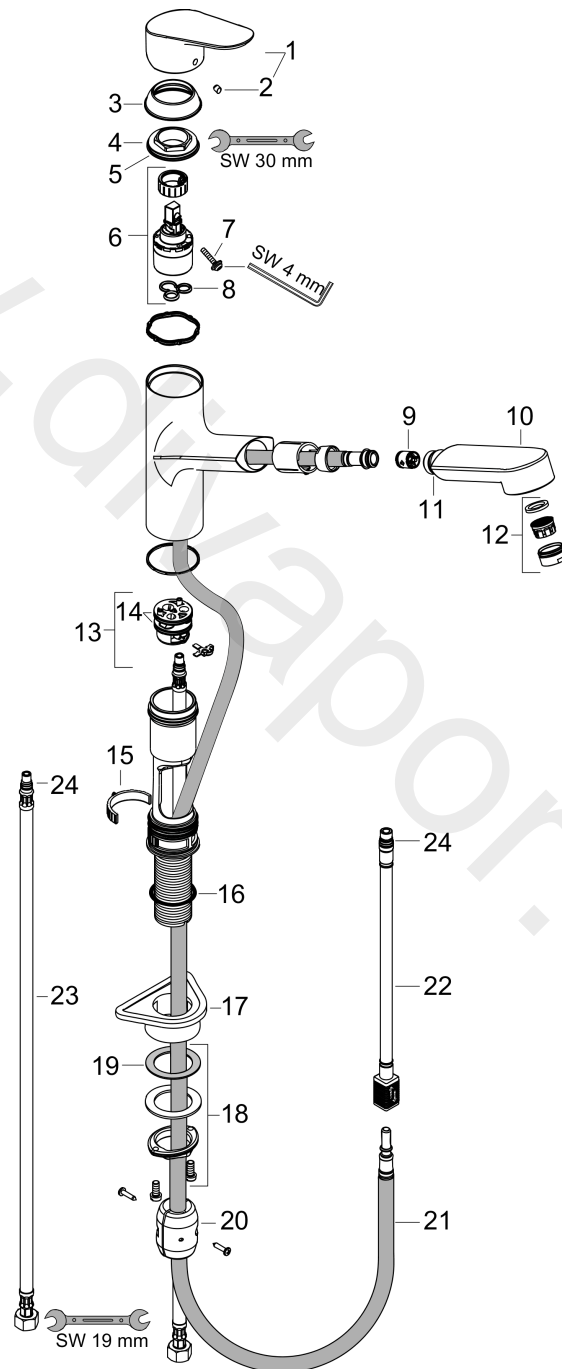

#### product features

- ComfortZone 150
- swivel range 120°
- normal spray
- MagFit magnetic shower support
- quick connect hose
- connection dimension: DN15
- maximum flow rate at 3 bar: 10 l/min
- ceramic cartridge with Eco handle position for a reduced flowrate by up to 50%
- connection type: G 3/8 connections
- temperature limitation adjustable
- integrated non-return valve
- suitable for continuous flow water heaters
- extension length up to 50 cm

### Scale drawing

**Focus M43**

**Single lever kitchen mixer 150, EcoSelection, pull-out spout, 1jet**

Finish: **Stainless Steel Finish** Article Number: **71842800**

**Flowchart**

**Focus M43**

**Single lever kitchen mixer 150, EcoSelection, pull-out spout, 1jet**

Finish: **Stainless Steel Finish** Article Number: **71842800**

**Exploded Drawing**

Year of production: >05/20

**Focus M43****Single lever kitchen mixer 150, EcoSelection, pull-out spout, 1jet**Finish: **Stainless Steel Finish** Article Number: **71842800****Spare part list**

Year of production: &gt;05/20

Pos.	Description	Article Number	Price	PU
1	handle	93349800	-	1
2	screw cover	96338000	-	1
3	flange	97995800	-	1
4	nut	97996000	-	1
5	O-ring 41x2	98212000	-	1
6	cartridge, assy	95730000	-	1
7	locking screw for handle	95140000	-	1
8	seal	95008000	-	1
9	set of non return valves DW 15	97350000	-	1
10	handspray	93350800	-	1
11	O-ring 18x1,5	98231000	-	1
12	aerator M24x1 (15 l/min)	13913800	-	1
13	adapter for cartridge	95911000	-	1
14	O-Ring 30x2	98186000	-	1
15	locating ring	92211000	-	1
16	O-Ring 36x2,5	98190000	-	1
17	support	97523000	-	1
18	fixing set (Ø 34)	95049000	-	1
19	lever collar	97548000	-	1
20	weight	92500000	-	1
21	hose 1,25 m	95506000	-	1
22	connection hose 600 mm	92264000	-	1
23	connection hose 900 mm M8x0,75 G3/8	98758000	-	1
24	O-ring 7x1,5	98422000	-	1