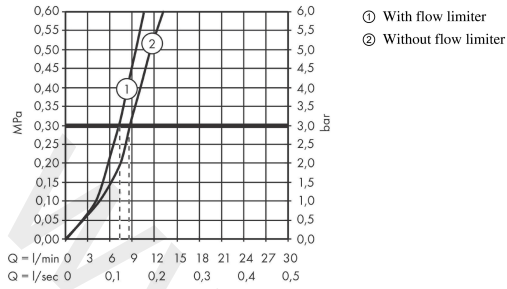

### Scale drawing

**Focus M43**

**Single lever kitchen mixer 150, EcoSelection, pull-out spout, 1jet**

Finish: **Stainless Steel Finish** Article Number: **71842800**

**Flowchart**

**Focus M43**

**Single lever kitchen mixer 150, EcoSelection, pull-out spout, 1jet**