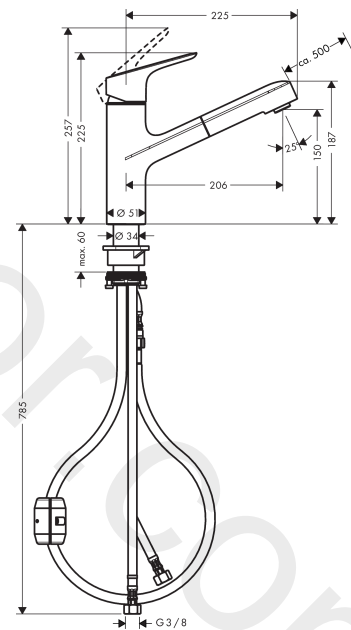

#### product features

- ComfortZone 150
- swivel range 120°
- normal spray
- MagFit magnetic shower support
- quick connect hose
- connection dimension: DN15
- maximum flow rate at 3 bar: 10 l/min
- ceramic cartridge with Eco handle position for a reduced flowrate by up to 50%
- connection type: G 3/8 connections
- temperature limitation adjustable
- integrated non-return valve
- suitable for continuous flow water heaters
- extension length up to 50 cm

### Scale drawing

**Focus M43**

**Single lever kitchen mixer 150, EcoSelection, pull-out spout, 1jet**

Finish: **Stainless Steel Finish** Article Number: **71842800**

**Flowchart**

**Focus M43**

**Single lever kitchen mixer 150, EcoSelection, pull-out spout, 1jet**

Year of production: &gt;05/20

Pos.	Description	Article Number	Price	PU
1	handle	93349800	-	1
2	screw cover	96338000	-	1
3	flange	97995800	-	1
4	nut	97996000	-	1
5	O-ring 41x2	98212000	-	1
6	cartridge, assy	95730000	-	1
7	locking screw for handle	95140000	-	1
8	seal	95008000	-	1
9	set of non return valves DW 15	97350000	-	1
10	handspray	93350800	-	1
11	O-ring 18x1,5	98231000	-	1
12	aerator M24x1 (15 l/min)	13913800	-	1
13	adapter for cartridge	95911000	-	1
14	O-Ring 30x2	98186000	-	1
15	locating ring	92211000	-	1
16	O-Ring 36x2,5	98190000	-	1
17	support	97523000	-	1
18	fixing set (Ø 34)	95049000	-	1
19	lever collar	97548000	-	1
20	weight	92500000	-	1
21	hose 1,25 m	95506000	-	1
22	connection hose 600 mm	92264000	-	1
23	connection hose 900 mm M8x0,75 G3/8	98758000	-	1
24	O-ring 7x1,5	98422000	-	1