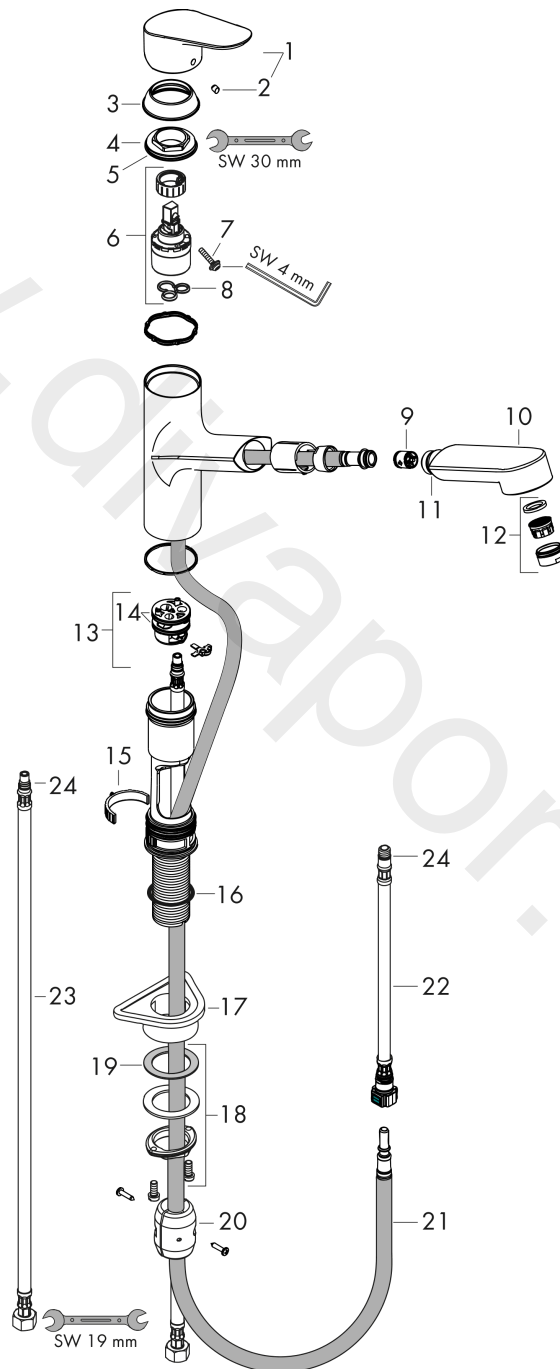

Focus M43

Single lever kitchen mixer 150, EcoSelection, pull-out spout, 1jet

Surfaces: Article Number: **71842800**

Exploded Drawing

Year of production: **10/18 - 04/20**

Focus M43**Single lever kitchen mixer 150, EcoSelection, pull-out spout, 1jet**Surfaces: Article Number: **71842800****Spare part list**Year of production: **10/18 - 04/20**

Pos.	Description	Article Number	Price	PU
1	handle	93349800	-	1
2	screw cover	96338000	-	1
3	flange	97995800	-	1
4	nut	97996000	-	1
5	O-ring 41x2	98212000	-	1
6	cartridge, assy	95730000	-	1
7	locking screw for handle	95140000	-	1
8	seal	95008000	-	1
9	set of non return valves DW 15	97350000	-	1
10	handspray	93350800	-	1
11	O-ring 18x1,5	98231000	-	1
12	aerator M24x1 (15 l/min)	13913800	-	1
13	adapter for cartridge	95911000	-	1
14	O-Ring 30x2	98186000	-	1
15	locating ring	92211000	-	1
16	O-Ring 36x2,5	98190000	-	1
17	support	97523000	-	1
18	fixing set (Ø 34)	95049000	-	1
19	lever collar	97548000	-	1
20	weight	92500000	-	1
21	hose 1,25 m	95506000	-	1
22	connection hose 600 mm	92264000	-	1
23	connection hose 900 mm M8x0,75 G3/8	98758000	-	1
24	O-ring 7x1,5	98422000	-	1