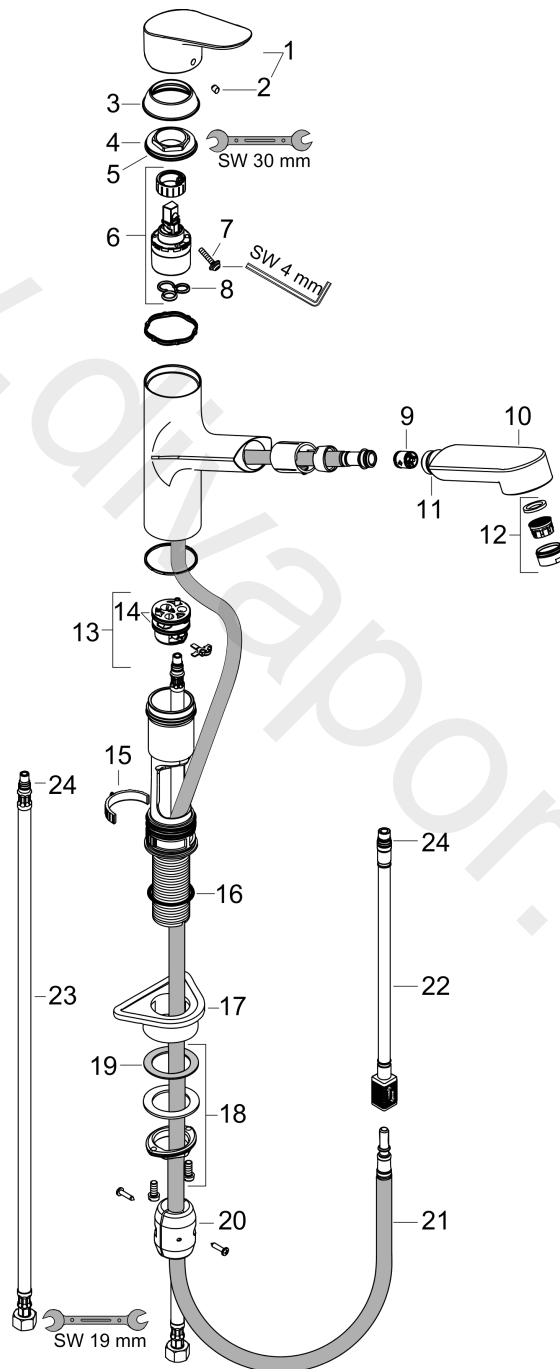

#### product features

- ComfortZone 150
- swivel range 120°
- normal spray
- MagFit magnetic shower support
- quick connect hose
- connection dimension: DN15
- maximum flow rate at 3 bar: 10 l/min
- ceramic cartridge with Eco handle position for a reduced flowrate by up to 50%
- connection type: G 3/8 connections
- temperature limitation adjustable
- integrated non-return valve
- suitable for continuous flow water heaters
- extension length up to 50 cm

### Scale drawing

**Focus M43**

**Single lever kitchen mixer 150, EcoSelection, pull-out spout, 1jet**

Finish: **Chrome** Article Number: **71842000**

**Flowchart**

**Focus M43**

**Single lever kitchen mixer 150, EcoSelection, pull-out spout, 1jet**

Finish: **Chrome** Article Number: **71842000**

**Exploded Drawing**

Year of production: >05/20

**Focus M43****Single lever kitchen mixer 150, EcoSelection, pull-out spout, 1jet**Finish: **Chrome** Article Number: **71842000****Spare part list**

Year of production: &gt;05/20

Pos.	Description	Article Number	Price	PU
1	handle	93349000	-	1
2	screw cover	96338000	-	1
3	flange	97995000	-	1
4	nut	97996000	-	1
5	O-ring 41x2	98212000	-	1
6	cartridge, assy	95730000	-	1
7	locking screw for handle	95140000	-	1
8	seal	95008000	-	1
9	set of non return valves DW 15	97350000	-	1
10	handspray	93350000	-	1
11	O-ring 18x1,5	98231000	-	1
12	aerator M24x1 (15 l/min)	13913000	-	1
13	adapter for cartridge	95911000	-	1
14	O-Ring 30x2	98186000	-	1
15	locating ring	92211000	-	1
16	O-Ring 36x2,5	98190000	-	1
17	support	97523000	-	1
18	fixing set (Ø 34)	95049000	-	1
19	lever collar	97548000	-	1
20	weight	92500000	-	1
21	hose 1,25 m	95506000	-	1
22	connection hose 600 mm	92264000	-	1
23	connection hose 900 mm M8x0,75 G3/8	98758000	-	1
24	O-ring 7x1,5	98422000	-	1