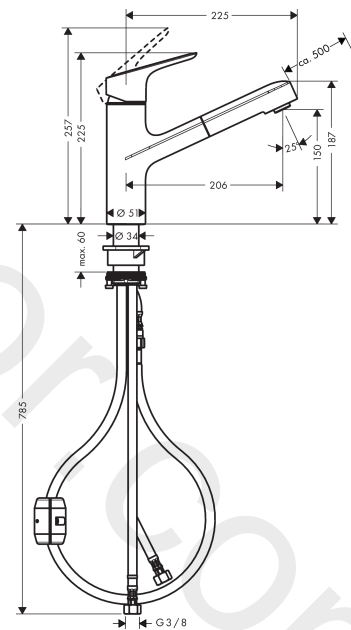

#### product features

- ComfortZone 150
- swivel range 120°
- normal spray
- MagFit magnetic shower support
- quick connect hose
- connection dimension: DN15
- maximum flow rate at 3 bar: 10 l/min
- ceramic cartridge with Eco handle position for a reduced flowrate by up to 50%
- connection type: G 3/8 connections
- temperature limitation adjustable
- integrated non-return valve
- suitable for continuous flow water heaters
- extension length up to 50 cm

### Technology

### Scale drawing

**Focus M43**

**Single lever kitchen mixer 150, EcoSelection, pull-out spout, 1jet**

Finish: **Chrome** Article Number: **71842000**

**Flowchart**

**Focus M43**

**Single lever kitchen mixer 150, EcoSelection, pull-out spout, 1jet**

Year of production: &gt;05/20

Pos.	Description	Article Number	Price	PU
1	handle	93349000	-	1
2	screw cover	96338000	-	1
3	flange	97995000	-	1
4	nut	97996000	-	1
5	O-ring 41x2	98212000	-	1
6	cartridge, assy	95730000	-	1
7	locking screw for handle	95140000	-	1
8	seal	95008000	-	1
9	set of non return valves DW 15	97350000	-	1
10	handspray	93350000	-	1
11	O-ring 18x1,5	98231000	-	1
12	aerator M24x1 (15 l/min)	13913000	-	1
13	adapter for cartridge	95911000	-	1
14	O-Ring 30x2	98186000	-	1
15	locating ring	92211000	-	1
16	O-Ring 36x2,5	98190000	-	1
17	support	97523000	-	1
18	fixing set (Ø 34)	95049000	-	1
19	lever collar	97548000	-	1
20	weight	92500000	-	1
21	hose 1,25 m	95506000	-	1
22	connection hose 600 mm	92264000	-	1
23	connection hose 900 mm M8x0,75 G3/8	98758000	-	1
24	O-ring 7x1,5	98422000	-	1