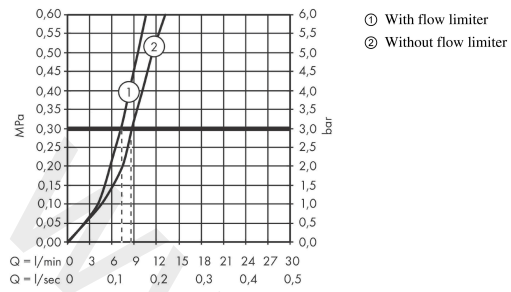

### Scale drawing

**Focus M43**

**Single lever kitchen mixer 150, EcoSelection, pull-out spout, 1jet**

Finish: **Chrome** Article Number: **71842000**

**Flowchart**

**Focus M43**

**Single lever kitchen mixer 150, EcoSelection, pull-out spout, 1jet**