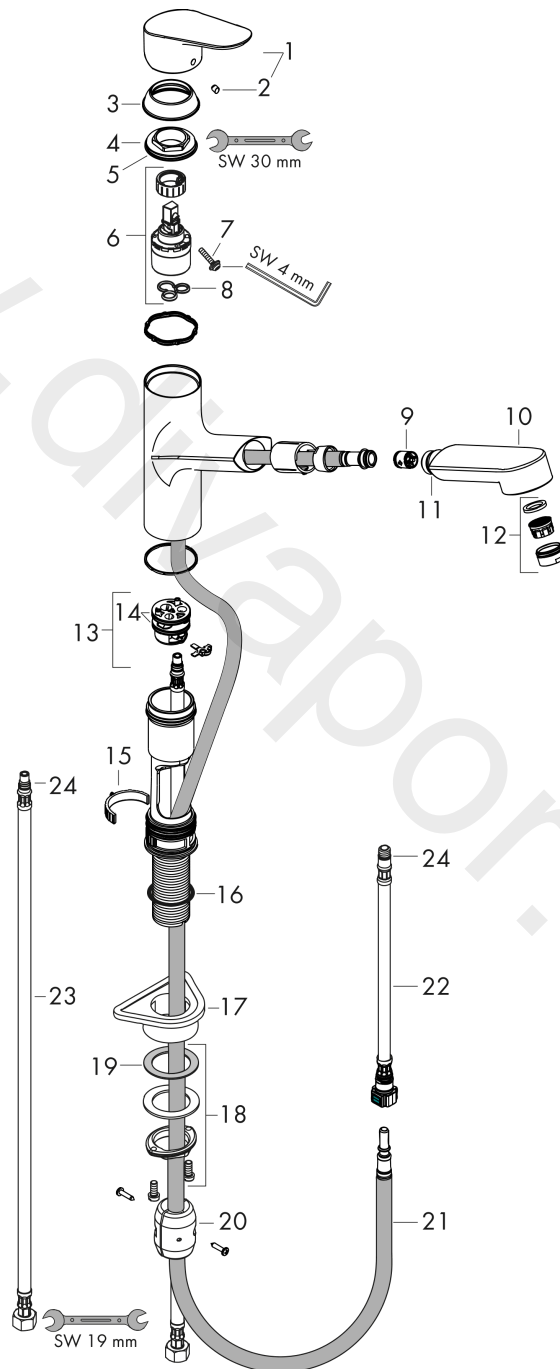

Focus M43

Single lever kitchen mixer 150, EcoSelection, pull-out spout, 1jet

Surfaces: Article Number: **71842000**

Exploded Drawing

Year of production: **10/18 - 04/20**

Focus M43

Single lever kitchen mixer 150, EcoSelection, pull-out spout, 1jet

Surfaces: Article Number: **71842000**

Spare part list

Year of production: **10/18 - 04/20**

Pos.	Description	Article Number	Price	PU
1	handle	93349000	-	1
2	screw cover	96338000	-	1
3	flange	97995000	-	1
4	nut	97996000	-	1
5	O-ring 41x2	98212000	-	1
6	cartridge, assy	95730000	-	1
7	locking screw for handle	95140000	-	1
8	seal	95008000	-	1
9	set of non return valves DW 15	97350000	-	1
10	handspray	93350000	-	1
11	O-ring 18x1,5	98231000	-	1
12	aerator M24x1 (15 l/min)	13913000	-	1
13	adapter for cartridge	95911000	-	1
14	O-Ring 30x2	98186000	-	1
15	locating ring	92211000	-	1
16	O-Ring 36x2,5	98190000	-	1
17	support	97523000	-	1
18	fixing set (Ø 34)	95049000	-	1
19	lever collar	97548000	-	1
20	weight	92500000	-	1
21	hose 1,25 m	95506000	-	1
22	connection hose 600 mm	92264000	-	1
23	connection hose 900 mm M8x0,75 G3/8	98758000	-	1
24	O-ring 7x1,5	98422000	-	1