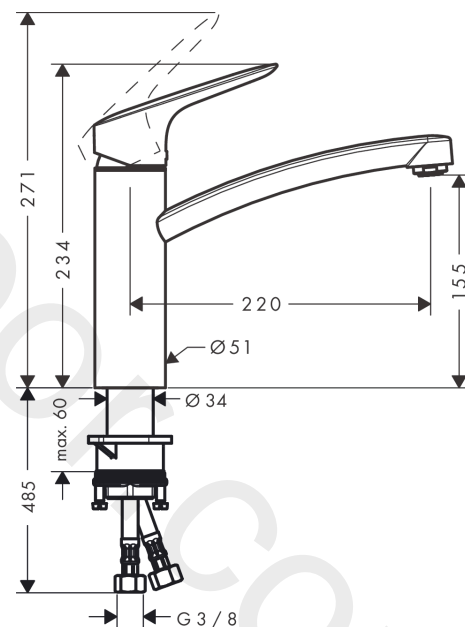

Logis M31

Single lever kitchen mixer 160, CoolStart, EcoSelection, 1jet

Finish: **Chrome** Article Number: **71839000**

Description

product features

- ComfortZone 160
- cold water in basic handle position
- swivel range 360°
- normal spray
- connection dimension: DN15
- maximum flow rate at 3 bar: 12 l/min
- ceramic cartridge with Eco handle position for a reduced flowrate by up to 50%
- connection type: G 3/8 connections
- temperature limitation adjustable
- suitable for continuous flow water heaters
- WRAS 1812025
- WRAS 1812025 - Approval letter

Article Details

Price excl. VAT

159,17 £

Technology

Certificates / Sustainability

Product image

Scale drawing

Flowchart

Logis M31
Single lever kitchen mixer 160, CoolStart, EcoSelection, 1jet
 Finish: **Chrome** Article Number: **71839000**

Exploded Drawing

Year of production: >03/15

Logis M31**Single lever kitchen mixer 160, CoolStart, EcoSelection, 1jet**Finish: **Chrome** Article Number: **71839000****Spare part list**

Year of production: >03/15

Pos.	Description	Article Number	Price	PU
1	handle	92466000	£ 64,00	1
2	screw cover	96338000	£ 3,30	1
3	flange	97995000	£ 20,50	1
4	nut	97996000	£ 35,00	1
5	O-ring 41x2	98212000	£ 3,30	1
6	cartridge, assy	92530000	£ 25,00	1
7	locking screw for handle	95140000	£ 6,10	1
8	seal	95008000	£ 9,00	1
9	aerator M24x1 (15 l/min)	92510000	£ 13,30	1
10	adapter for cartridge	98750000	£ 13,30	1
11	O-Ring 30x2	98186000	£ 3,30	1
12	sealing set	98702000	£ 9,00	1
13	O-Ring 36x2,5	98190000	£ 3,30	1
14	support	97523000	£ 6,10	1
15	fixing set (Ø 34)	95049000	£ 16,10	1
16	lever collar	97548000	£ 3,30	1
17	connection hose 600 mm M8x0,75 G3/8	96556000	£ 25,00	1
18	O-ring 7x1,5	98422000	£ 3,30	1
19	sealing set	95581000	£ 6,10	1