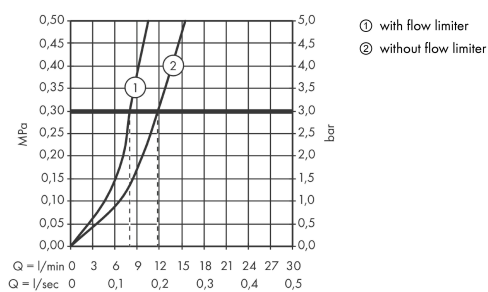

Logis M31

Single lever kitchen mixer 160, CoolStart, EcoSelection, 1jet

Finish: **Chrome** Article Number: **71839000**

Description

product features

- ComfortZone 160
- cold water in basic handle position
- swivel range 360°
- normal spray
- connection dimension: DN15
- maximum flow rate at 3 bar: 12 l/min
- ceramic cartridge with Eco handle position for a reduced flowrate by up to 50%
- connection type: G 3/8 connections
- temperature limitation adjustable
- suitable for continuous flow water heaters
- WRAS 1812025
- WRAS 1812025 - Approval letter

Article Details

Price excl. VAT

159,17 £

Technology

Certificates / Sustainability

Product image

Scale drawing

Flowchart