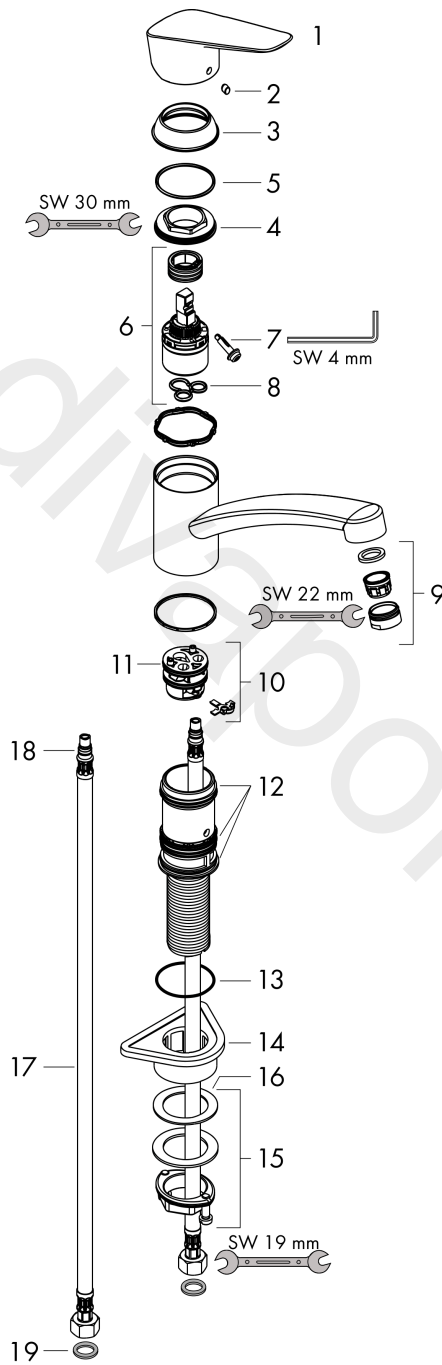

Logis M31

Single lever kitchen mixer 160, CoolStart, EcoSelection, 1jet

Finish: **Chrome** Article Number: **71839000**

Description

product features

- ComfortZone 160
- cold water in basic handle position
- swivel range 360°
- normal spray
- connection dimension: DN15
- maximum flow rate at 3 bar: 12 l/min
- ceramic cartridge with Eco handle position for a reduced flowrate by up to 50%
- connection type: G 3/8 connections
- temperature limitation adjustable
- suitable for continuous flow water heaters
- WRAS 1812025
- WRAS 1812025 - Approval letter

Article Details

Price excl. VAT

159,17 £

Technology

Certificates / Sustainability

Product image

Scale drawing

Flowchart

Logis M31
Single lever kitchen mixer 160, CoolStart, EcoSelection, 1jet
 Finish: **Chrome** Article Number: **71839000**

Exploded Drawing

Year of production: >03/15

Logis M31**Single lever kitchen mixer 160, CoolStart, EcoSelection, 1jet**Finish: **Chrome** Article Number: **71839000****Spare part list**

Year of production: >03/15

Pos.	Description	Article Number	Price	PU
1	handle	92466000	£ 64,00	1
2	screw cover	96338000	£ 3,30	1
3	flange	97995000	£ 20,50	1
4	nut	97996000	£ 35,00	1
5	O-ring 41x2	98212000	£ 3,30	1
6	cartridge, assy	92530000	£ 25,00	1
7	locking screw for handle	95140000	£ 6,10	1
8	seal	95008000	£ 9,00	1
9	aerator M24x1 (15 l/min)	92510000	£ 13,30	1
10	adapter for cartridge	98750000	£ 13,30	1
11	O-Ring 30x2	98186000	£ 3,30	1
12	sealing set	98702000	£ 9,00	1
13	O-Ring 36x2,5	98190000	£ 3,30	1
14	support	97523000	£ 6,10	1
15	fixing set (Ø 34)	95049000	£ 16,10	1
16	lever collar	97548000	£ 3,30	1
17	connection hose 600 mm M8x0,75 G3/8	96556000	£ 25,00	1
18	O-ring 7x1,5	98422000	£ 3,30	1
19	sealing set	95581000	£ 6,10	1