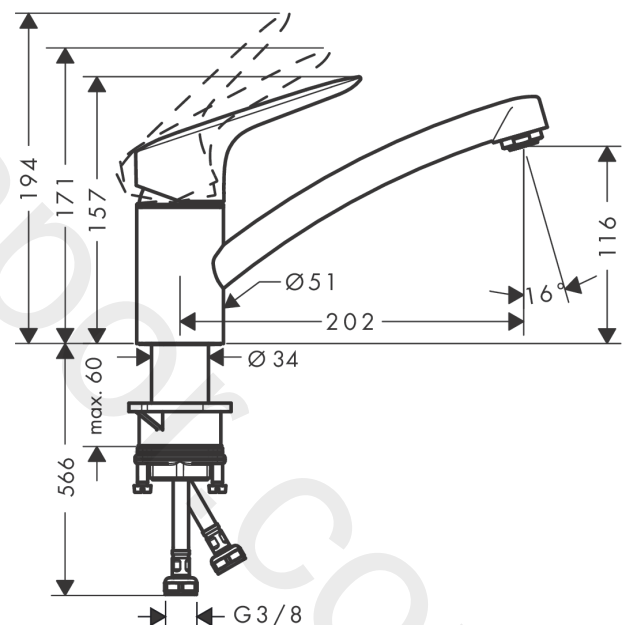

Scale drawing