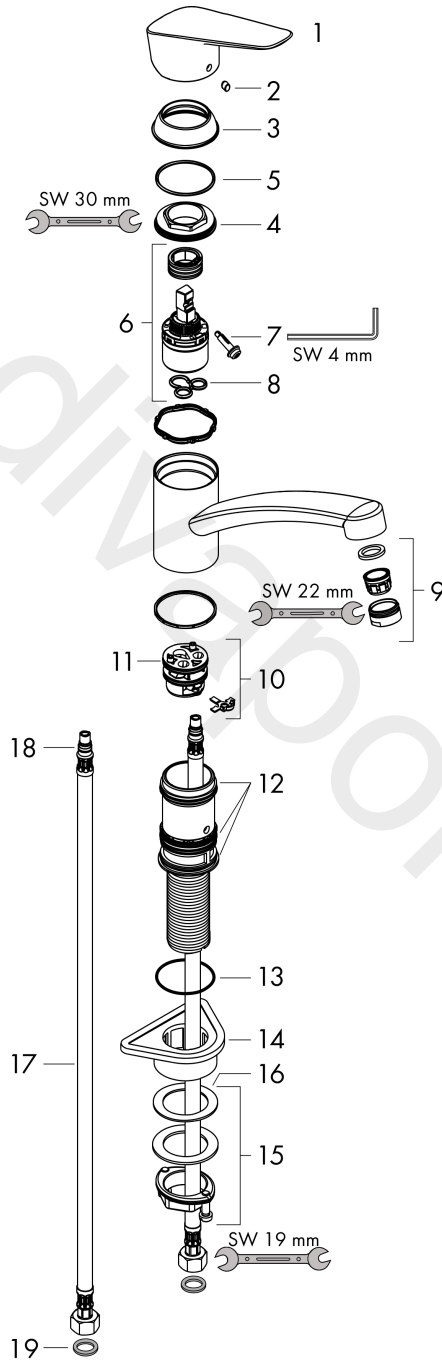

#### product features

- ComfortZone 120
- cold water in basic handle position
- swivel range 360°
- normal spray
- connection dimension: DN15
- maximum flow rate at 3 bar: 12 l/min
- ceramic cartridge with Eco handle position for a reduced flowrate by up to 50%
- connection type: G 3/8 connections
- temperature limitation adjustable
- suitable for continuous flow water heaters
- WRAS 2211031
- WRAS 2211031 - Approval letter

### Scale drawing

### Flowchart

**Logis M31**  
**Single lever kitchen mixer 120, CoolStart, EcoSelection, 1jet**  
 Finish: **Chrome** Article Number: **71837000**

Exploded Drawing

Year of production: >02/15

**Logis M31****Single lever kitchen mixer 120, CoolStart, EcoSelection, 1jet**Finish: **Chrome** Article Number: **71837000****Spare part list**

Year of production: &gt;02/15

Pos.	Description	Article Number	Price	PU
1	handle	92466000	£ 64,00	1
2	screw cover	96338000	£ 3,30	1
3	flange	97995000	£ 20,50	1
4	nut	97996000	£ 35,00	1
5	O-ring 41x2	98212000	£ 3,30	1
6	cartridge, assy	92530000	£ 25,00	1
7	locking screw for handle	95140000	£ 6,10	1
8	seal	95008000	£ 9,00	1
9	aerator M24x1 (15 l/min)	13913000	£ 14,00	1
10	adapter for cartridge	98750000	£ 13,30	1
11	O-Ring 30x2	98186000	£ 3,30	1
12	sealing set	98702000	£ 9,00	1
13	O-Ring 36x2,5	98190000	£ 3,30	1
14	support	97523000	£ 6,10	1
15	fixing set (Ø 34)	95049000	£ 16,10	1
16	lever collar	97548000	£ 3,30	1
17	connection hose 600 mm M8x0,75 G3/8	96556000	£ 25,00	1
18	O-ring 7x1,5	98422000	£ 3,30	1
19	sealing set	95581000	£ 6,10	1