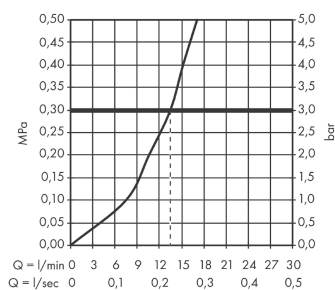

Logis M31
Single lever kitchen mixer, wall-mounted lowspout, 1jet
 Finish: **Chrome** Article Number: **71836000**

Description

product features

- swivel range 220°
- normal spray
- centre distance 150 ± 12 mm
- connection dimension: DN15
- maximum flow rate at 3 bar: 13 l/min
- ceramic cartridge
- connection type: s-shaped connections
- temperature limitation adjustable
- suitable for continuous flow water heaters

Article Details

Price excl. VAT 212,50 £

Technology

Certificates / Sustainability

Product image

Scale drawing

Flowchart

Logis M31
Single lever kitchen mixer, wall-mounted lowspout, 1jet
Finish: **Chrome** Article Number: **71836000**

Year of production: >02/15

Pos.	Description	Article Number	Price	PU
1	handle	92224000	£ 51,00	1
2	screw cover	96338000	£ 3,30	1
3	flange	97406000	£ 20,50	1
4	nut	97977000	£ 43,00	1
5	cartridge, assy	92730000	£ 35,00	1
6	seal	95008000	£ 9,00	1
7	locking screw for handle	95140000	£ 6,10	1
8	O-ring 40x1,5	98464000	£ 3,30	1
9	O-Ring 32x2	98193000	£ 3,30	1
10	O-Ring 14x2,5	98189000	£ 3,30	1
11	screw	97662000	£ 9,00	1
12	sealing set	92646000	£ 20,50	1
13	axialring	97558000	£ 3,30	1
14	O-ring 14x2	98129000	£ 3,30	1
15	aerator M22x1 (15 l/min)	92368000	£ 25,00	1
16	spout 150 mm	92369000	£ 110,00	1
17	spout 200 mm	92616000	£ 110,00	1
18	set of nuts	96157000	£ 35,00	1
19	O-ring 15x2	98163000	£ 3,30	1
20	connecting thread	97220000	£ 16,10	1
21	escutcheon Ø 70 mm	94135000	£ 13,30	1
22	noise reduction	96429000	£ 6,10	1
23	set of S-unions (±12 mm)	94140000	£ 51,00	1