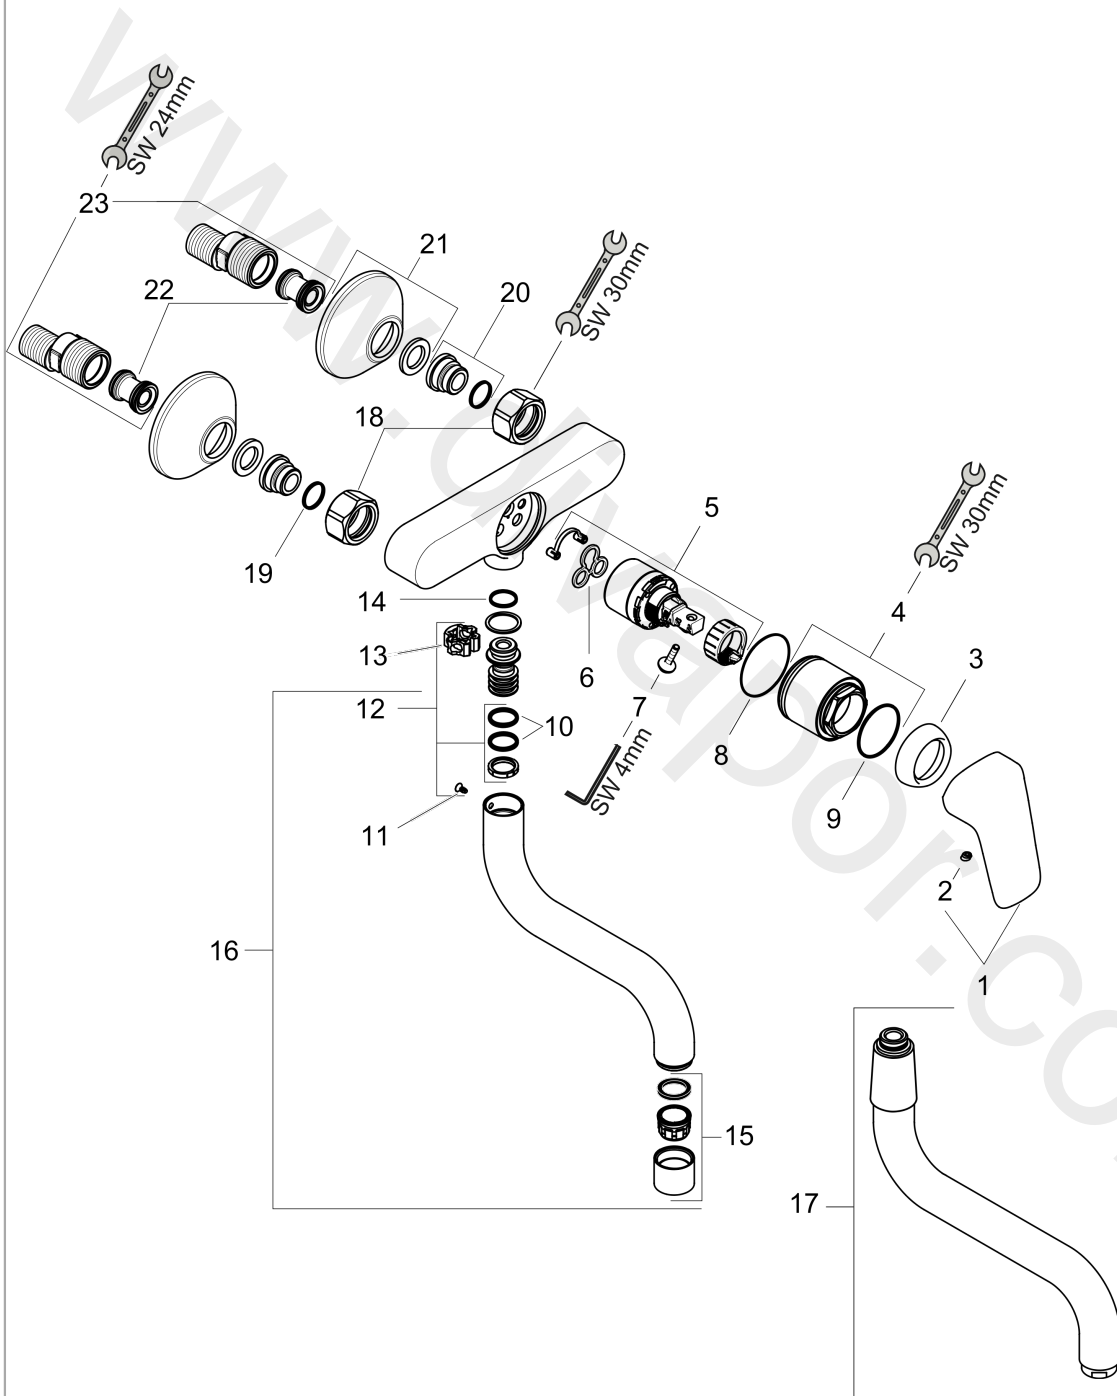

Logis M31
Single lever kitchen mixer, wall-mounted lowspout, 1jet
 Finish: **Chrome** Article Number: **71836000**

Description

product features

- swivel range 220°
- normal spray
- centre distance 150 ± 12 mm
- connection dimension: DN15
- maximum flow rate at 3 bar: 13 l/min
- ceramic cartridge
- connection type: s-shaped connections
- temperature limitation adjustable
- suitable for continuous flow water heaters

Article Details

Price excl. VAT 212,50 £

Technology

Certificates / Sustainability

Product image

Scale drawing

Flowchart

Logis M31
Single lever kitchen mixer, wall-mounted lowspout, 1jet
Finish: **Chrome** Article Number: **71836000**

Installation examples

Logis M31
Single lever kitchen mixer, wall-mounted lowspout, 1jet
 Finish: **Chrome** Article Number: **71836000**

Exploded Drawing

Year of production: >02/15

Logis M31**Single lever kitchen mixer, wall-mounted lowspout, 1jet**Finish: **Chrome** Article Number: **71836000****Spare part list**

Year of production: >02/15

Pos.	Description	Article Number	Price	PU
1	handle	92224000	£ 51,00	1
2	screw cover	96338000	£ 3,30	1
3	flange	97406000	£ 20,50	1
4	nut	97977000	£ 43,00	1
5	cartridge, assy	92730000	£ 35,00	1
6	seal	95008000	£ 9,00	1
7	locking screw for handle	95140000	£ 6,10	1
8	O-ring 40x1,5	98464000	£ 3,30	1
9	O-Ring 32x2	98193000	£ 3,30	1
10	O-Ring 14x2,5	98189000	£ 3,30	1
11	screw	97662000	£ 9,00	1
12	sealing set	92646000	£ 20,50	1
13	axialring	97558000	£ 3,30	1
14	O-ring 14x2	98129000	£ 3,30	1
15	aerator M22x1 (15 l/min)	92368000	£ 25,00	1
16	spout 150 mm	92369000	£ 110,00	1
17	spout 200 mm	92616000	£ 110,00	1
18	set of nuts	96157000	£ 35,00	1
19	O-ring 15x2	98163000	£ 3,30	1
20	connecting thread	97220000	£ 16,10	1
21	escutcheon Ø 70 mm	94135000	£ 13,30	1
22	noise reduction	96429000	£ 6,10	1
23	set of S-unions (±12 mm)	94140000	£ 51,00	1