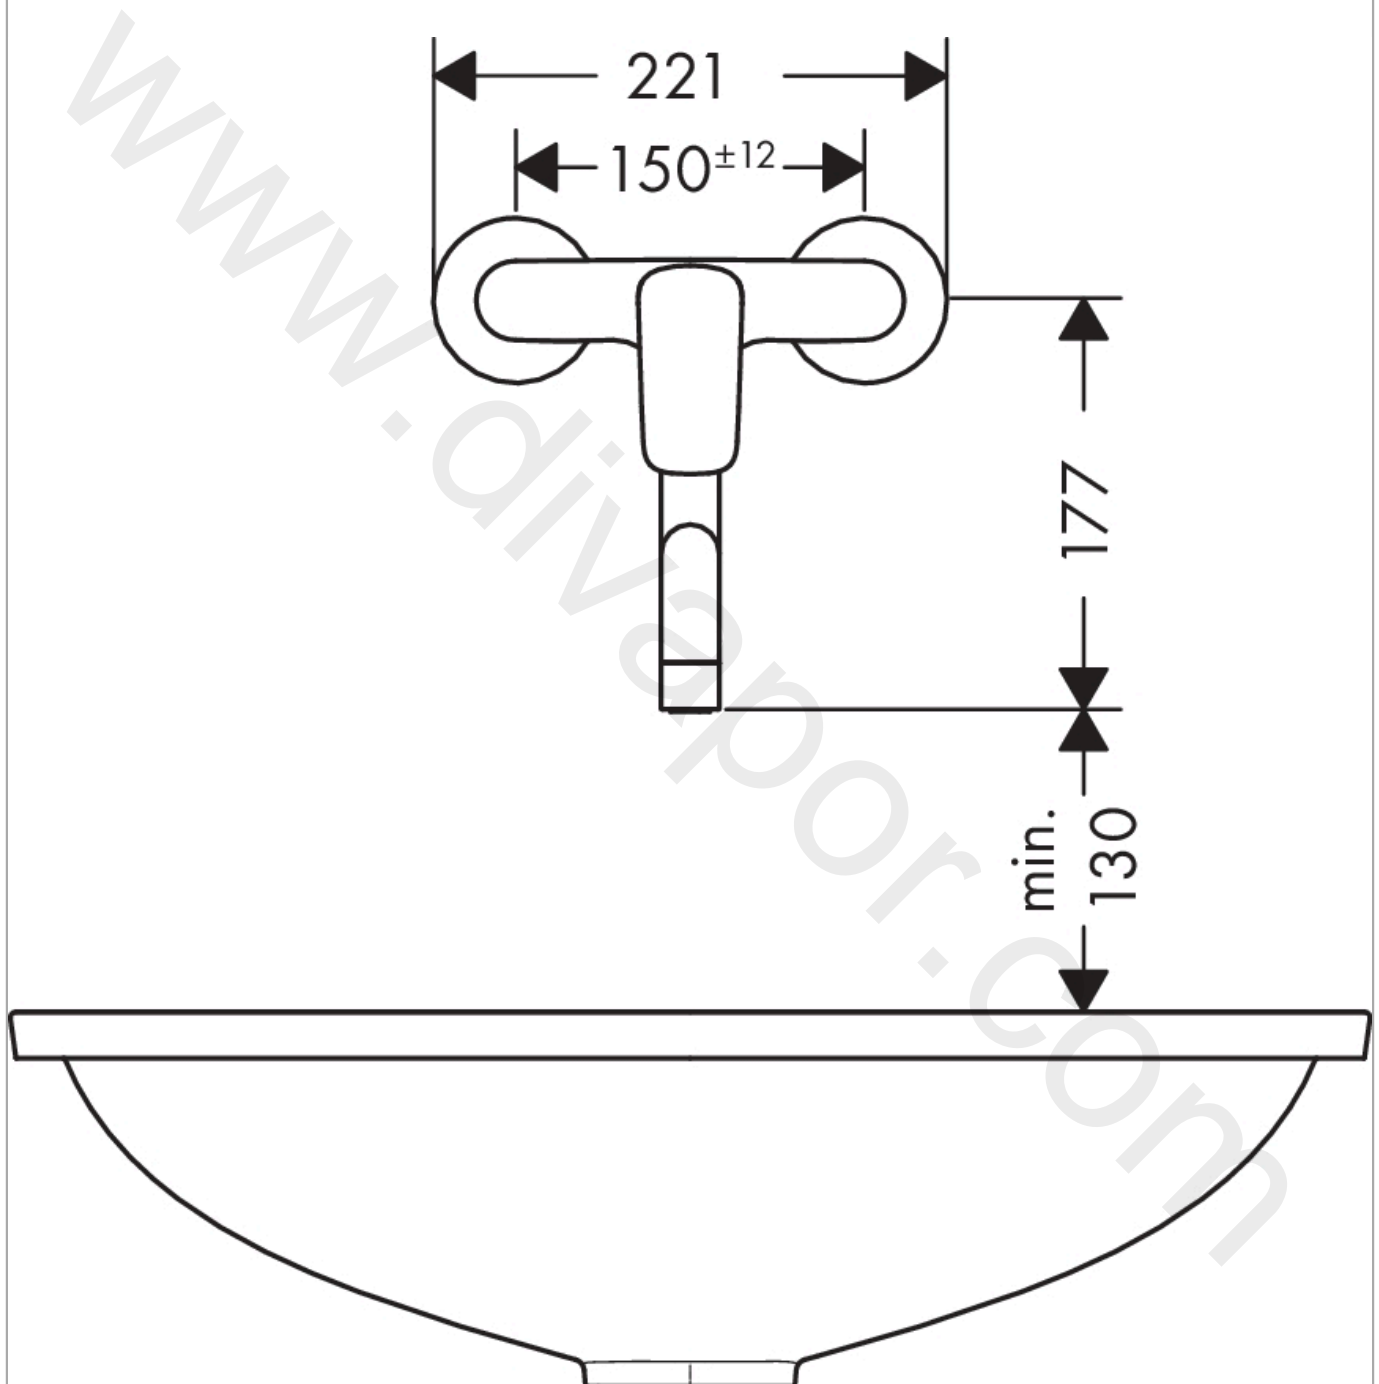

Logis M31
Single lever kitchen mixer, wall-mounted lowspout, 1jet
 Finish: **Chrome** Article Number: **71836000**

Description

product features

- swivel range 220°
- normal spray
- centre distance 150 ± 12 mm
- connection dimension: DN15
- maximum flow rate at 3 bar: 13 l/min
- ceramic cartridge
- connection type: s-shaped connections
- temperature limitation adjustable
- suitable for continuous flow water heaters

Article Details

Price excl. VAT 212,50 £

Technology

Certificates / Sustainability

Product image

Scale drawing

Flowchart

Logis M31
Single lever kitchen mixer, wall-mounted lowspout, 1jet
Finish: **Chrome** Article Number: **71836000**

Installation examples

Logis M31
Single lever kitchen mixer, wall-mounted lowspout, 1jet
 Finish: **Chrome** Article Number: **71836000**

Exploded Drawing

Year of production: >02/15

Logis M31**Single lever kitchen mixer, wall-mounted lowspout, 1jet**Finish: **Chrome** Article Number: **71836000****Spare part list**

Year of production: >02/15

Pos.	Description	Article Number	Price	PU
1	handle	92224000	£ 51,00	1
2	screw cover	96338000	£ 3,30	1
3	flange	97406000	£ 20,50	1
4	nut	97977000	£ 43,00	1
5	cartridge, assy	92730000	£ 35,00	1
6	seal	95008000	£ 9,00	1
7	locking screw for handle	95140000	£ 6,10	1
8	O-ring 40x1,5	98464000	£ 3,30	1
9	O-Ring 32x2	98193000	£ 3,30	1
10	O-Ring 14x2,5	98189000	£ 3,30	1
11	screw	97662000	£ 9,00	1
12	sealing set	92646000	£ 20,50	1
13	axialring	97558000	£ 3,30	1
14	O-ring 14x2	98129000	£ 3,30	1
15	aerator M22x1 (15 l/min)	92368000	£ 25,00	1
16	spout 150 mm	92369000	£ 110,00	1
17	spout 200 mm	92616000	£ 110,00	1
18	set of nuts	96157000	£ 35,00	1
19	O-ring 15x2	98163000	£ 3,30	1
20	connecting thread	97220000	£ 16,10	1
21	escutcheon Ø 70 mm	94135000	£ 13,30	1
22	noise reduction	96429000	£ 6,10	1
23	set of S-unions (±12 mm)	94140000	£ 51,00	1