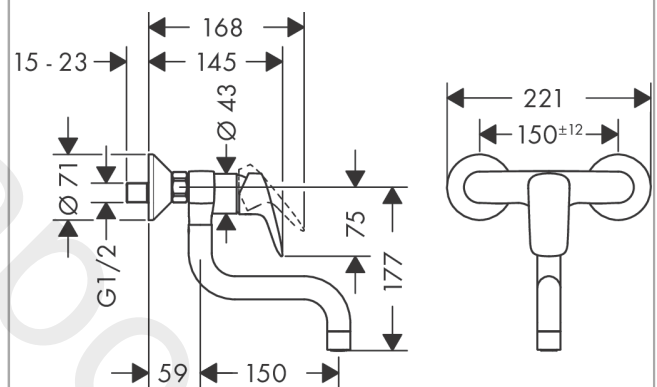

Logis M31
Single lever kitchen mixer, wall-mounted lowspout, 1jet
 Finish: **Chrome** Article Number: **71836000**

Description

product features

- swivel range 220°
- normal spray
- centre distance 150 ± 12 mm
- connection dimension: DN15
- maximum flow rate at 3 bar: 13 l/min
- ceramic cartridge
- connection type: s-shaped connections
- temperature limitation adjustable
- suitable for continuous flow water heaters

Article Details

Price excl. VAT 212,50 £

Technology

Certificates / Sustainability

Product image

Scale drawing

Flowchart

Logis M31
Single lever kitchen mixer, wall-mounted lowspout, 1jet
Finish: **Chrome** Article Number: **71836000**

Installation examples

Logis M31
Single lever kitchen mixer, wall-mounted lowspout, 1jet
 Finish: **Chrome** Article Number: **71836000**

Exploded Drawing

Year of production: >02/15

Logis M31**Single lever kitchen mixer, wall-mounted lowspout, 1jet**Finish: **Chrome** Article Number: **71836000****Spare part list**

Year of production: >02/15

Pos.	Description	Article Number	Price	PU
1	handle	92224000	£ 51,00	1
2	screw cover	96338000	£ 3,30	1
3	flange	97406000	£ 20,50	1
4	nut	97977000	£ 43,00	1
5	cartridge, assy	92730000	£ 35,00	1
6	seal	95008000	£ 9,00	1
7	locking screw for handle	95140000	£ 6,10	1
8	O-ring 40x1,5	98464000	£ 3,30	1
9	O-Ring 32x2	98193000	£ 3,30	1
10	O-Ring 14x2,5	98189000	£ 3,30	1
11	screw	97662000	£ 9,00	1
12	sealing set	92646000	£ 20,50	1
13	axialring	97558000	£ 3,30	1
14	O-ring 14x2	98129000	£ 3,30	1
15	aerator M22x1 (15 l/min)	92368000	£ 25,00	1
16	spout 150 mm	92369000	£ 110,00	1
17	spout 200 mm	92616000	£ 110,00	1
18	set of nuts	96157000	£ 35,00	1
19	O-ring 15x2	98163000	£ 3,30	1
20	connecting thread	97220000	£ 16,10	1
21	escutcheon Ø 70 mm	94135000	£ 13,30	1
22	noise reduction	96429000	£ 6,10	1
23	set of S-unions (±12 mm)	94140000	£ 51,00	1