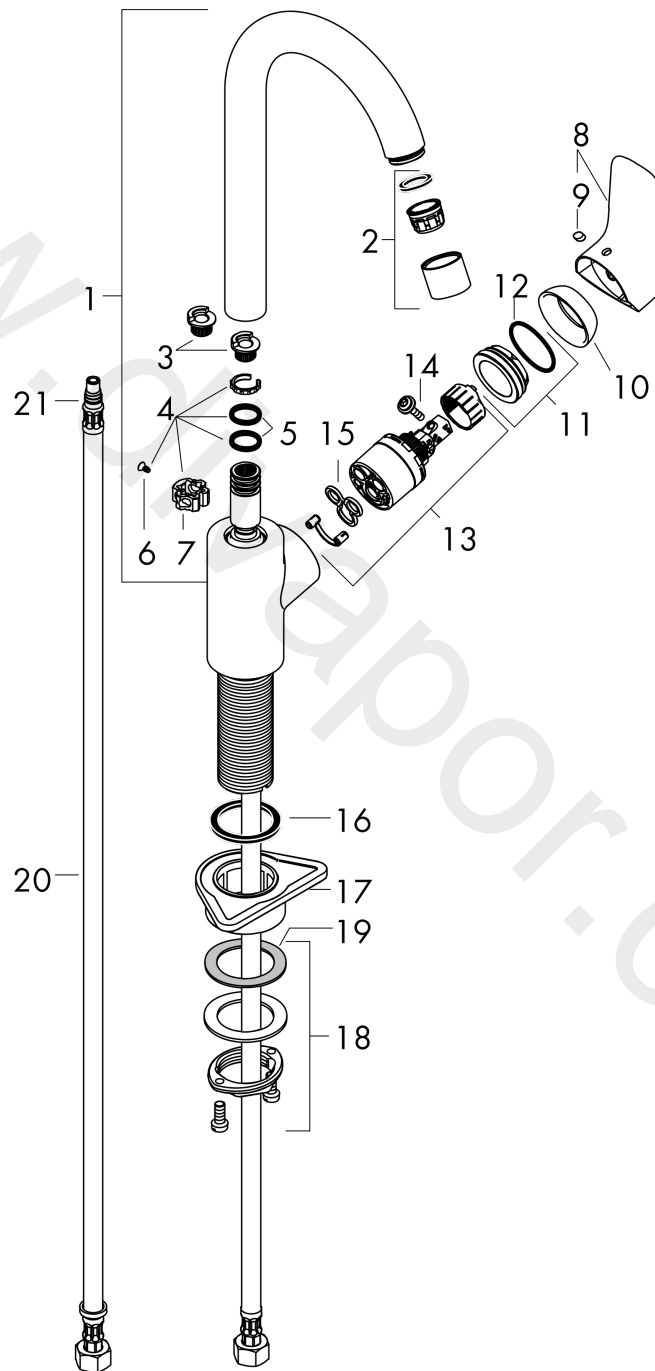

Logis M31

Single lever kitchen mixer 260, 1jet

Finish: **Chrome** Article Number: **71835000**

Description

product features

- ComfortZone 260
- swivel range adjustable in 3 steps 110°, 150° or 360°
- normal spray
- connection dimension: DN15
- maximum flow rate at 3 bar: 12 l/min
- ceramic cartridge
- connection type: G 3/8 connections
- temperature limitation adjustable
- suitable for continuous flow water heaters
- WRAS 2207704
- WRAS 2207704 - Approval letter

Article Details

Price excl. VAT

212,50 £

Technology

Certificates / Sustainability

Product image

Scale drawing

Flowchart

Logis M31
Single lever kitchen mixer 260, 1jet
 Finish: **Chrome** Article Number: **71835000**

Exploded Drawing

Year of production: >02/15

Logis M31**Single lever kitchen mixer 260, 1jet**Finish: **Chrome** Article Number: **71835000****Spare part list**

Year of production: >02/15

Pos.	Description	Article Number	Price	PU
1	spout cpl.	92223000	£ 96,00	1
2	aerator M22x1 (15 l/min)	92368000	£ 25,00	1
3	set of locating rings (110° / 150°)	98486000	£ 16,10	1
4	sealing set	92646000	£ 20,50	1
5	O-Ring 14x2,5	98189000	£ 3,30	1
6	screw	97662000	£ 9,00	1
7	axialring	97558000	£ 3,30	1
8	handle	92224000	£ 51,00	1
9	screw cover	96338000	£ 3,30	1
10	flange	95498000	£ 9,00	1
11	nut	97209000	£ 16,10	1
12	O-Ring 32x2	98193000	£ 3,30	1
13	cartridge, assy	92730000	£ 35,00	1
14	locking screw for handle	95140000	£ 6,10	1
15	seal	95008000	£ 9,00	1
16	flat seal	98749000	£ 6,10	1
17	support	97523000	£ 6,10	1
18	fixing set (Ø 34)	95049000	£ 16,10	1
19	lever collar	97548000	£ 3,30	1
20	connection hose 600 mm M8x0,75 G3/8	96556000	£ 25,00	1
21	O-ring 7x1,5	98422000	£ 3,30	1