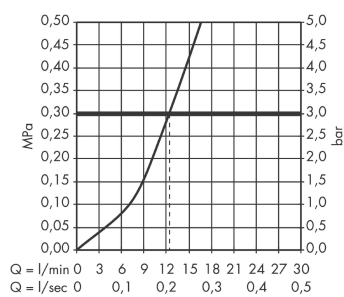

Logis M31

Single lever kitchen mixer 260, 1jet

Finish: **Chrome** Article Number: **71835000**

Description

product features

- ComfortZone 260
- swivel range adjustable in 3 steps 110°, 150° or 360°
- normal spray
- connection dimension: DN15
- maximum flow rate at 3 bar: 12 l/min
- ceramic cartridge
- connection type: G 3/8 connections
- temperature limitation adjustable
- suitable for continuous flow water heaters
- WRAS 2207704
- WRAS 2207704 - Approval letter

Article Details

Price excl. VAT

212,50 £

Technology

Certificates / Sustainability

Product image

Scale drawing

Flowchart