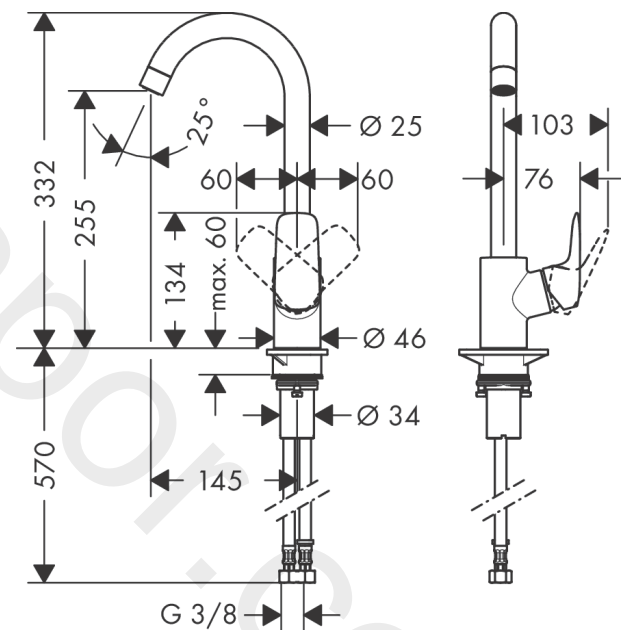

Logis M31

Single lever kitchen mixer 260, 1jet

Finish: **Chrome** Article Number: **71835000**

Description

product features

- ComfortZone 260
- swivel range adjustable in 3 steps 110°, 150° or 360°
- normal spray
- connection dimension: DN15
- maximum flow rate at 3 bar: 12 l/min
- ceramic cartridge
- connection type: G 3/8 connections
- temperature limitation adjustable
- suitable for continuous flow water heaters
- WRAS 2207704
- WRAS 2207704 - Approval letter

Article Details

Price excl. VAT

212,50 £

Technology

Certificates / Sustainability

Product image

Scale drawing

Flowchart

Logis M31
Single lever kitchen mixer 260, 1jet
 Finish: **Chrome** Article Number: **71835000**

Exploded Drawing

Year of production: >02/15

Logis M31**Single lever kitchen mixer 260, 1jet**Finish: **Chrome** Article Number: **71835000****Spare part list**

Year of production: >02/15

Pos.	Description	Article Number	Price	PU
1	spout cpl.	92223000	£ 96,00	1
2	aerator M22x1 (15 l/min)	92368000	£ 25,00	1
3	set of locating rings (110° / 150°)	98486000	£ 16,10	1
4	sealing set	92646000	£ 20,50	1
5	O-Ring 14x2,5	98189000	£ 3,30	1
6	screw	97662000	£ 9,00	1
7	axialring	97558000	£ 3,30	1
8	handle	92224000	£ 51,00	1
9	screw cover	96338000	£ 3,30	1
10	flange	95498000	£ 9,00	1
11	nut	97209000	£ 16,10	1
12	O-Ring 32x2	98193000	£ 3,30	1
13	cartridge, assy	92730000	£ 35,00	1
14	locking screw for handle	95140000	£ 6,10	1
15	seal	95008000	£ 9,00	1
16	flat seal	98749000	£ 6,10	1
17	support	97523000	£ 6,10	1
18	fixing set (Ø 34)	95049000	£ 16,10	1
19	lever collar	97548000	£ 3,30	1
20	connection hose 600 mm M8x0,75 G3/8	96556000	£ 25,00	1
21	O-ring 7x1,5	98422000	£ 3,30	1