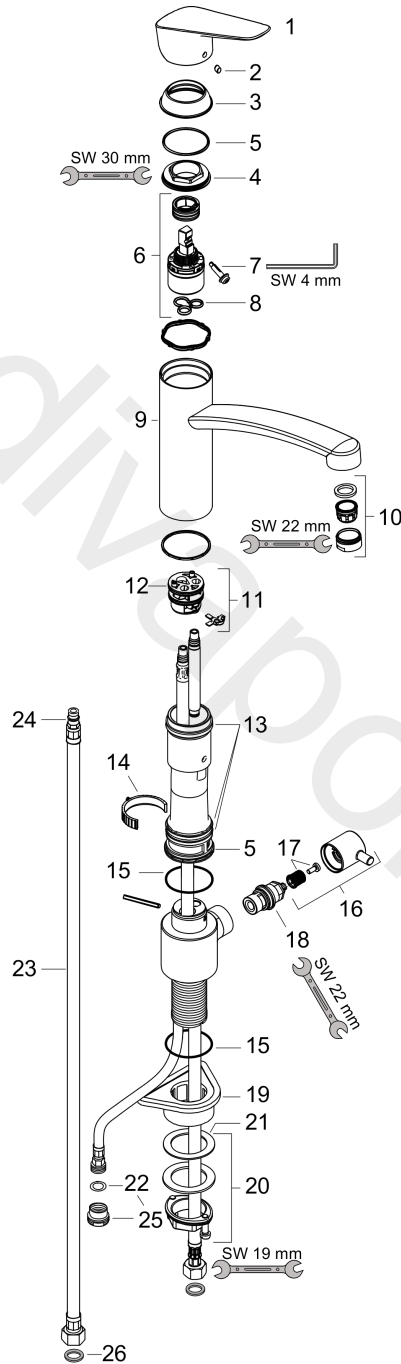

Logis M31
Single lever kitchen mixer 220, device shut-off valve, 1jet
Finish: **Chrome** Article Number: **71834000**

Exploded Drawing

Year of production: >02/15

Logis M31

Single lever kitchen mixer 220, device shut-off valve, 1jet

Finish: **Chrome** Article Number: **71834000**

Spare part list

Year of production: >02/15

Pos.	Description	Article Number	Price	PU
1	handle	92465000	£ 64,00	1
2	screw cover	96338000	£ 3,30	1
3	flange	97995000	£ 20,50	1
4	nut	97996000	£ 35,00	1
5	O-ring 41x2	98212000	£ 3,30	1
6	cartridge, assy	92730000	£ 35,00	1
7	locking screw for handle	95140000	£ 6,10	1
8	seal	95008000	£ 9,00	1
9	spout cpl.	98349000	£ 110,00	1
10	aerator M24x1 (15 l/min)	13913000	£ 14,00	1
11	adapter for cartridge	98750000	£ 13,30	1
12	O-Ring 30x2	98186000	£ 3,30	1
13	sealing set	98702000	£ 9,00	1
14	O-Ring 36x2,5	98190000	£ 3,30	1
15	locating ring	92211000	£ 9,00	1
16	handle	95629000	£ 43,00	1
17	handle fixing set	98932000	£ 16,10	1
18	shut off unit right closing	98817000	£ 35,00	1
19	support	97523000	£ 6,10	1
20	fixing set (Ø 34)	95049000	£ 16,10	1
21	lever collar	97548000	£ 3,30	1
22	flat seal	97674000	£ 3,30	1
23	connection hose 900 mm M8x0,75 G3/8	96316000	£ 43,00	1
24	O-ring 7x1,5	98422000	£ 3,30	1
25	reduction coupling	92844000	£ 16,10	1
26	sealing set	95581000	£ 6,10	1