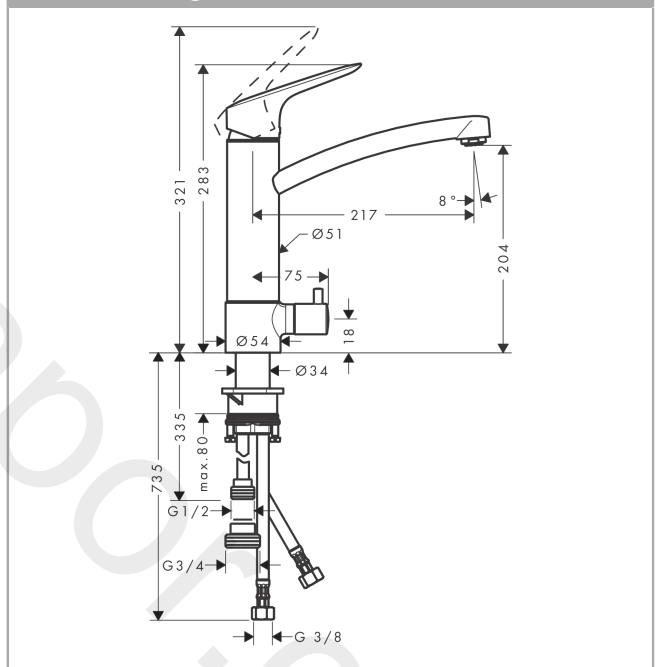

#### product features

- ComfortZone 220
- swivel range 120°
- normal spray
- connection dimension: DN15
- maximum flow rate at 3 bar: 12 l/min
- ceramic cartridge
- connection type: G ½ connections
- temperature limitation adjustable
- suitable for continuous flow water heaters

### Scale drawing