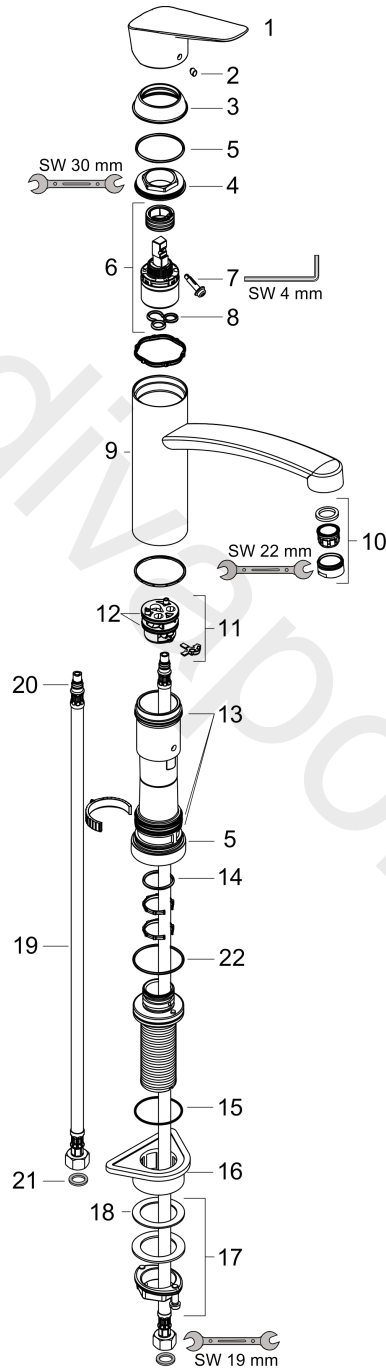

Logis M31

Single lever kitchen mixer 160, installation in front of a window, 1jet

Finish: **Chrome** Article Number: **71833000**

Description

product features

- ComfortZone 160
- swivel range 150°
- installation in front of the window, can be laid flat, base height 51 mm
- normal spray
- connection dimension: DN15
- maximum flow rate at 3 bar: 12 l/min
- ceramic cartridge
- connection type: G 3/8 connections
- temperature limitation adjustable
- suitable for continuous flow water heaters
- WRAS 1812025
- WRAS 1812025 - Approval letter

Article Details

Price excl. VAT

165,00 £

Technology

Certificates / Sustainability

Product image

Scale drawing

Flowchart

Logis M31

Single lever kitchen mixer 160, installation in front of a window, 1jet

Finish: **Chrome** Article Number: **71833000**

Exploded Drawing

Year of production: >10/16

Logis M31**Single lever kitchen mixer 160, installation in front of a window, 1jet**Finish: **Chrome** Article Number: **71833000****Spare part list**

Year of production: >10/16

Pos.	Description	Article Number	Price	PU
1	handle	92465000	£ 64,00	1
2	screw cover	96338000	£ 3,30	1
3	flange	97995000	£ 20,50	1
4	nut	97996000	£ 35,00	1
5	O-ring 41x2	98212000	£ 3,30	1
6	cartridge, assy	92730000	£ 35,00	1
7	locking screw for handle	95140000	£ 6,10	1
8	seal	95008000	£ 9,00	1
9	spout cpl.	98349000	£ 110,00	1
10	aerator M24x1 (15 l/min)	13913000	£ 14,00	1
11	adapter for cartridge	98750000	£ 13,30	1
12	O-Ring 30x2	98186000	£ 3,30	1
13	sealing set	98702000	£ 9,00	1
14	O-ring 25x2	98389000	£ 3,30	1
15	O-Ring 36x2,5	98190000	£ 3,30	1
16	support	97523000	£ 6,10	1
17	fixing set (Ø 34)	95049000	£ 16,10	1
18	lever collar	97548000	£ 3,30	1
19	connection hose 900 mm M8x0,75 G3/8	96316000	£ 43,00	1
20	O-ring 7x1,5	98422000	£ 3,30	1
21	sealing set	95581000	£ 6,10	1
22	O-ring 39x2	98158000	£ 3,30	1