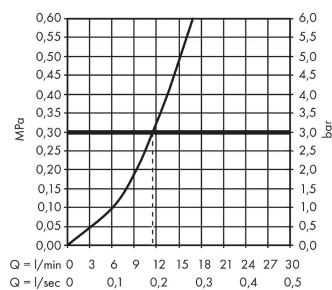

Logis M31

Single lever kitchen mixer 160, installation in front of a window, 1jet

Finish: **Chrome** Article Number: **71833000**

Description

product features

- ComfortZone 160
- swivel range 150°
- installation in front of the window, can be laid flat, base height 51 mm
- normal spray
- connection dimension: DN15
- maximum flow rate at 3 bar: 12 l/min
- ceramic cartridge
- connection type: G 3/8 connections
- temperature limitation adjustable
- suitable for continuous flow water heaters
- WRAS 1812025
- WRAS 1812025 - Approval letter

Article Details

Price excl. VAT

165,00 £

Technology

Certificates / Sustainability

Product image

Scale drawing

Flowchart