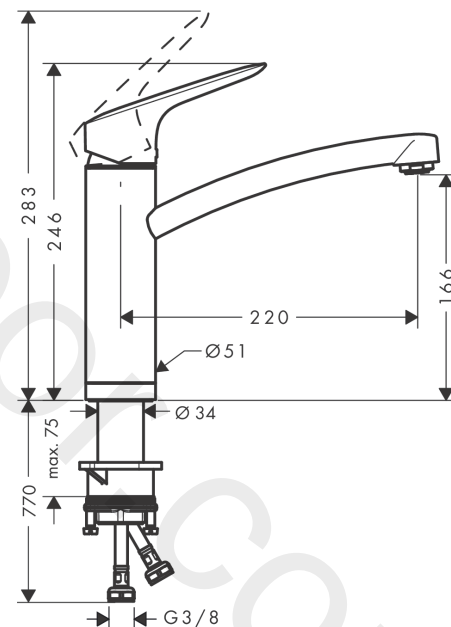

Logis M31

Single lever kitchen mixer 160, installation in front of a window, 1jet

Finish: **Chrome** Article Number: **71833000**

Description

product features

- ComfortZone 160
- swivel range 150°
- installation in front of the window, can be laid flat, base height 51 mm
- normal spray
- connection dimension: DN15
- maximum flow rate at 3 bar: 12 l/min
- ceramic cartridge
- connection type: G 3/8 connections
- temperature limitation adjustable
- suitable for continuous flow water heaters
- WRAS 1812025
- WRAS 1812025 - Approval letter

Article Details

Price excl. VAT

165,00 £

Technology

Certificates / Sustainability

Product image

Scale drawing

Flowchart

Logis M31

Single lever kitchen mixer 160, installation in front of a window, 1jet

Finish: **Chrome** Article Number: **71833000**

Exploded Drawing

Year of production: >10/16

Logis M31**Single lever kitchen mixer 160, installation in front of a window, 1jet**Finish: **Chrome** Article Number: **71833000****Spare part list**

Year of production: >10/16

Pos.	Description	Article Number	Price	PU
1	handle	92465000	£ 64,00	1
2	screw cover	96338000	£ 3,30	1
3	flange	97995000	£ 20,50	1
4	nut	97996000	£ 35,00	1
5	O-ring 41x2	98212000	£ 3,30	1
6	cartridge, assy	92730000	£ 35,00	1
7	locking screw for handle	95140000	£ 6,10	1
8	seal	95008000	£ 9,00	1
9	spout cpl.	98349000	£ 110,00	1
10	aerator M24x1 (15 l/min)	13913000	£ 14,00	1
11	adapter for cartridge	98750000	£ 13,30	1
12	O-Ring 30x2	98186000	£ 3,30	1
13	sealing set	98702000	£ 9,00	1
14	O-ring 25x2	98389000	£ 3,30	1
15	O-Ring 36x2,5	98190000	£ 3,30	1
16	support	97523000	£ 6,10	1
17	fixing set (Ø 34)	95049000	£ 16,10	1
18	lever collar	97548000	£ 3,30	1
19	connection hose 900 mm M8x0,75 G3/8	96316000	£ 43,00	1
20	O-ring 7x1,5	98422000	£ 3,30	1
21	sealing set	95581000	£ 6,10	1
22	O-ring 39x2	98158000	£ 3,30	1