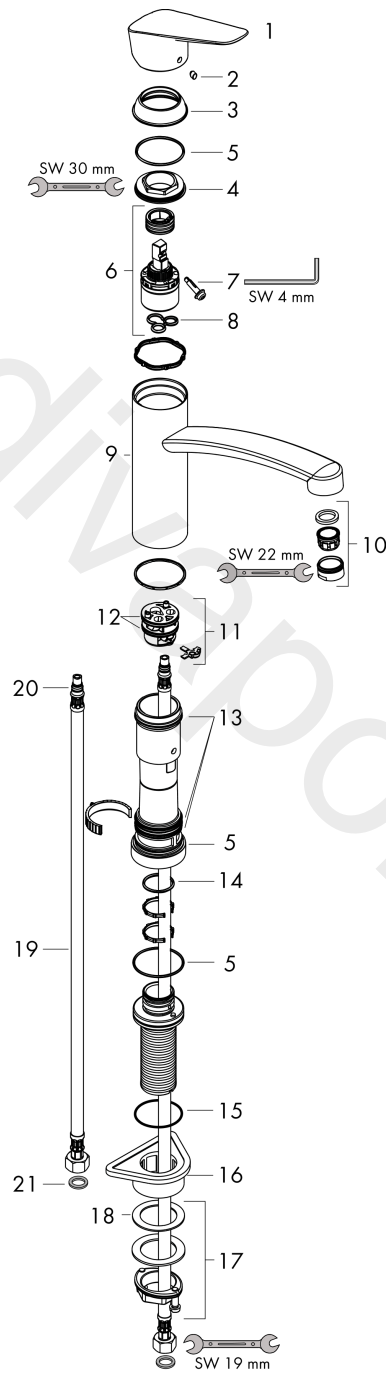

Logis M31

Single lever kitchen mixer 160, installation in front of a window, 1jet

Surfaces: Article Number: **71833000**

Exploded Drawing

Year of production: **12/15 - 09/16**

Logis M31**Single lever kitchen mixer 160, installation in front of a window, 1jet**Surfaces: Article Number: **71833000****Spare part list**Year of production: **12/15 - 09/16**

Pos.	Description	Article Number	Price	PU
1	handle	92465000	£ 64,00	1
2	screw cover	96338000	£ 3,30	1
3	flange	97995000	£ 20,50	1
4	nut	97996000	£ 35,00	1
5	O-ring 41x2	98212000	£ 3,30	1
6	cartridge, assy	92730000	£ 35,00	1
7	locking screw for handle	95140000	£ 6,10	1
8	seal	95008000	£ 9,00	1
9	spout cpl.	98349000	£ 110,00	1
10	aerator M24x1 (15 l/min)	13913000	£ 14,00	1
11	adapter for cartridge	98750000	£ 13,30	1
12	O-Ring 30x2	98186000	£ 3,30	1
13	sealing set	98702000	£ 9,00	1
14	O-ring 26x2	98147000	£ 3,30	1
15	O-Ring 36x2,5	98190000	£ 3,30	1
16	support	97523000	£ 6,10	1
17	fixing set (Ø 34)	95049000	£ 16,10	1
18	lever collar	97548000	£ 3,30	1
19	connection hose 900 mm M8x0,75 G3/8	96316000	£ 43,00	1
20	O-ring 7x1,5	98422000	£ 3,30	1
21	sealing set	95581000	£ 6,10	1