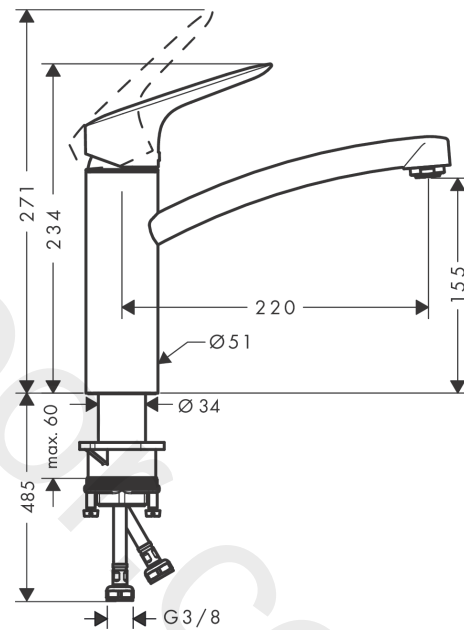

#### product features

- ComfortZone 160
- swivel range 360°
- normal spray
- connection dimension: DN15
- maximum flow rate at 3 bar: 12 l/min
- ceramic cartridge
- connection type: G 3/8 connections
- temperature limitation adjustable
- suitable for continuous flow water heaters
- WRAS 1812025
- WRAS 1812025 - Approval letter

### Scale drawing