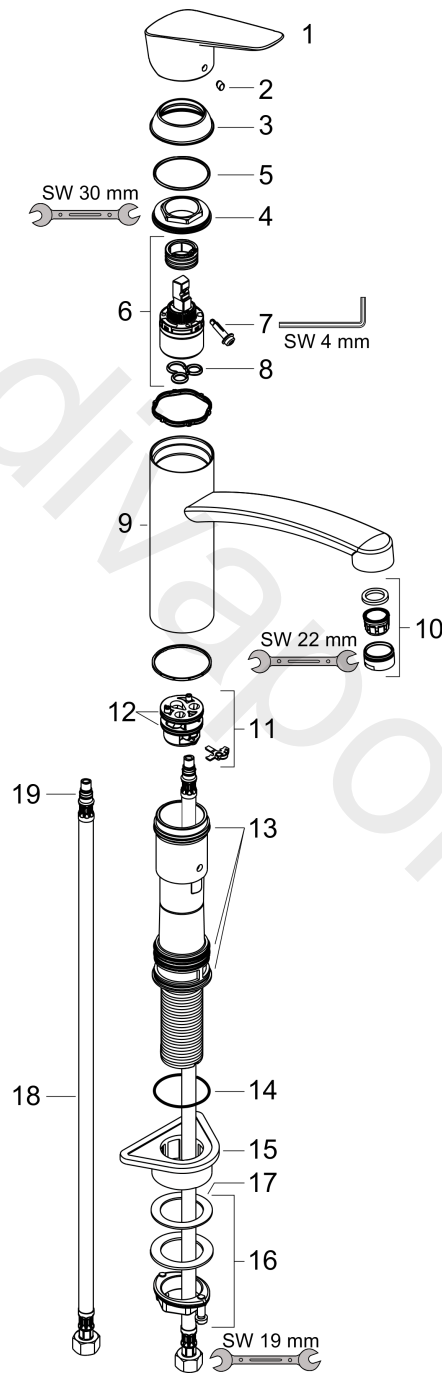

#### product features

- ComfortZone 160
- swivel range 360°
- normal spray
- connection dimension: DN15
- maximum flow rate at 3 bar: 12 l/min
- ceramic cartridge
- connection type: G 3/8 connections
- temperature limitation adjustable
- suitable for continuous flow water heaters
- WRAS 1812025
- WRAS 1812025 - Approval letter

### Scale drawing

### Flowchart

**Logis M31**  
**Single lever kitchen mixer 160, 1jet**  
 Finish: **Chrome** Article Number: **71832000**

**Exploded Drawing**

Year of production: >02/15

### Spare part list

Year of production: >02/15

Pos.	Description	Article Number	Price	PU
1	handle	92465000	£ 64,00	1
2	screw cover	96338000	£ 3,30	1
3	flange	97995000	£ 20,50	1
4	nut	97996000	£ 35,00	1
5	O-ring 41x2	98212000	£ 3,30	1
6	cartridge, assy	92730000	£ 35,00	1
7	locking screw for handle	95140000	£ 6,10	1
8	seal	95008000	£ 9,00	1
9	spout cpl.	98349000	£ 110,00	1
10	aerator M24x1 (15 l/min)	92510000	£ 13,30	1
11	adapter for cartridge	98750000	£ 13,30	1
12	O-Ring 30x2	98186000	£ 3,30	1
13	sealing set	98702000	£ 9,00	1
14	O-Ring 36x2,5	98190000	£ 3,30	1
15	support	97523000	£ 6,10	1
16	fixing set (Ø 34)	95049000	£ 16,10	1
17	lever collar	97548000	£ 3,30	1
18	connection hose 600 mm M8x0,75 G3/8	96556000	£ 25,00	1
19	O-ring 7x1,5	98422000	£ 3,30	1