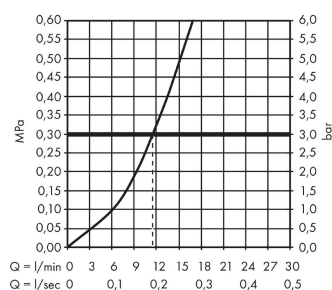

Logis M31

Single lever kitchen mixer 120, 1jet

Finish: **Chrome** Article Number: **71830000**

Description

product features

- ComfortZone 120
- swivel range 360°
- normal spray
- connection dimension: DN15
- maximum flow rate at 3 bar: 12 l/min
- ceramic cartridge
- connection type: G 3/8 connections
- temperature limitation adjustable
- suitable for continuous flow water heaters
- WRAS 2211031
- WRAS 2211031 - Approval letter

Article Details

Price excl. VAT

140,83 £

Technology

Certificates / Sustainability

Product image

Scale drawing

Flowchart