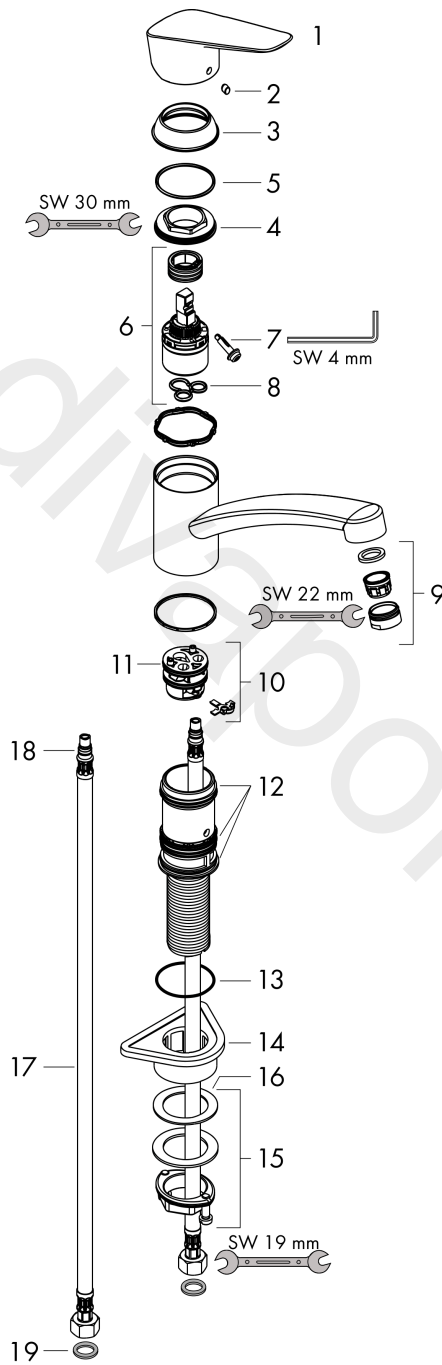

Logis M31

Single lever kitchen mixer 120, 1jet

Finish: **Chrome** Article Number: **71830000**

Description

product features

- ComfortZone 120
- swivel range 360°
- normal spray
- connection dimension: DN15
- maximum flow rate at 3 bar: 12 l/min
- ceramic cartridge
- connection type: G 3/8 connections
- temperature limitation adjustable
- suitable for continuous flow water heaters
- WRAS 2211031
- WRAS 2211031 - Approval letter

Article Details

Price excl. VAT

140,83 £

Technology

Certificates / Sustainability

Product image

Scale drawing

Flowchart

Logis M31
Single lever kitchen mixer 120, 1jet
 Finish: **Chrome** Article Number: **71830000**

Exploded Drawing

Year of production: >02/15

Logis M31

Single lever kitchen mixer 120, 1jet

Finish: **Chrome** Article Number: **71830000**

Spare part list

Year of production: >02/15

Pos.	Description	Article Number	Price	PU
1	handle	92465000	£ 64,00	1
2	screw cover	96338000	£ 3,30	1
3	flange	97995000	£ 20,50	1
4	nut	97996000	£ 35,00	1
5	O-ring 41x2	98212000	£ 3,30	1
6	cartridge, assy	92730000	£ 35,00	1
7	locking screw for handle	95140000	£ 6,10	1
8	seal	95008000	£ 9,00	1
9	aerator M24x1 (15 l/min)	13913000	£ 14,00	1
10	adapter for cartridge	98750000	£ 13,30	1
11	O-Ring 30x2	98186000	£ 3,30	1
12	sealing set	98702000	£ 9,00	1
13	O-Ring 36x2,5	98190000	£ 3,30	1
14	support	97523000	£ 6,10	1
15	fixing set (Ø 34)	95049000	£ 16,10	1
16	lever collar	97548000	£ 3,30	1
17	connection hose 600 mm M8x0,75 G3/8	96556000	£ 25,00	1
18	O-ring 7x1,5	98422000	£ 3,30	1
19	sealing set	95581000	£ 6,10	1