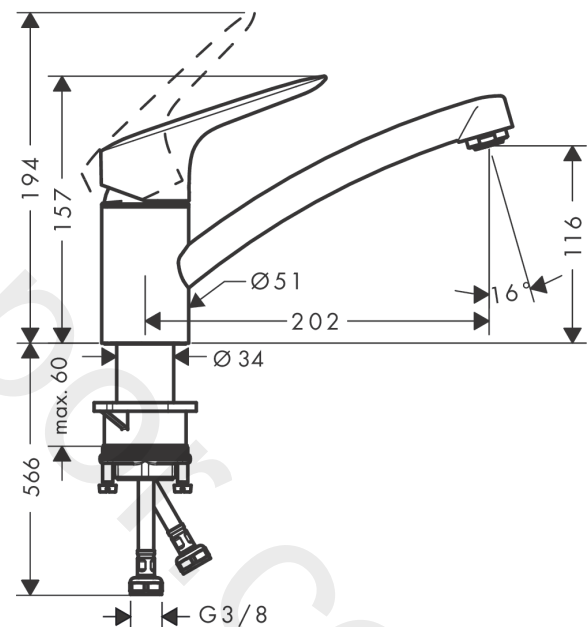

Logis M31

Single lever kitchen mixer 120, 1jet

Finish: **Chrome** Article Number: **71830000**

Description

product features

- ComfortZone 120
- swivel range 360°
- normal spray
- connection dimension: DN15
- maximum flow rate at 3 bar: 12 l/min
- ceramic cartridge
- connection type: G 3/8 connections
- temperature limitation adjustable
- suitable for continuous flow water heaters
- WRAS 2211031
- WRAS 2211031 - Approval letter

Article Details

Price excl. VAT

140,83 £

Technology

Certificates / Sustainability

Product image

Scale drawing

Flowchart

Logis M31
Single lever kitchen mixer 120, 1jet
 Finish: **Chrome** Article Number: **71830000**

Exploded Drawing

Year of production: >02/15

Logis M31

Single lever kitchen mixer 120, 1jet

Finish: **Chrome** Article Number: **71830000**

Spare part list

Year of production: >02/15

Pos.	Description	Article Number	Price	PU
1	handle	92465000	£ 64,00	1
2	screw cover	96338000	£ 3,30	1
3	flange	97995000	£ 20,50	1
4	nut	97996000	£ 35,00	1
5	O-ring 41x2	98212000	£ 3,30	1
6	cartridge, assy	92730000	£ 35,00	1
7	locking screw for handle	95140000	£ 6,10	1
8	seal	95008000	£ 9,00	1
9	aerator M24x1 (15 l/min)	13913000	£ 14,00	1
10	adapter for cartridge	98750000	£ 13,30	1
11	O-Ring 30x2	98186000	£ 3,30	1
12	sealing set	98702000	£ 9,00	1
13	O-Ring 36x2,5	98190000	£ 3,30	1
14	support	97523000	£ 6,10	1
15	fixing set (Ø 34)	95049000	£ 16,10	1
16	lever collar	97548000	£ 3,30	1
17	connection hose 600 mm M8x0,75 G3/8	96556000	£ 25,00	1
18	O-ring 7x1,5	98422000	£ 3,30	1
19	sealing set	95581000	£ 6,10	1