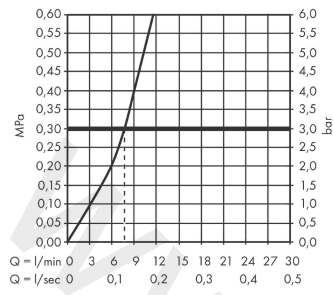

Focus M42

Single lever kitchen mixer 150, pull-out spout, 1jet, sBox

Finish: **Stainless Steel Finish** Article Number: **71829800**

Flowchart