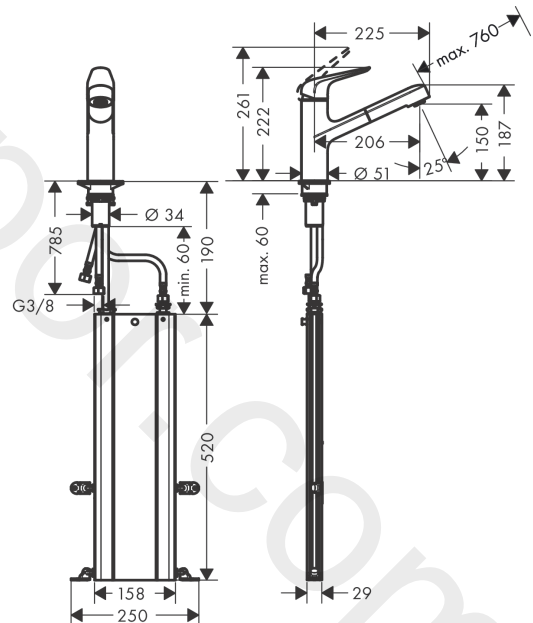

Scale drawing