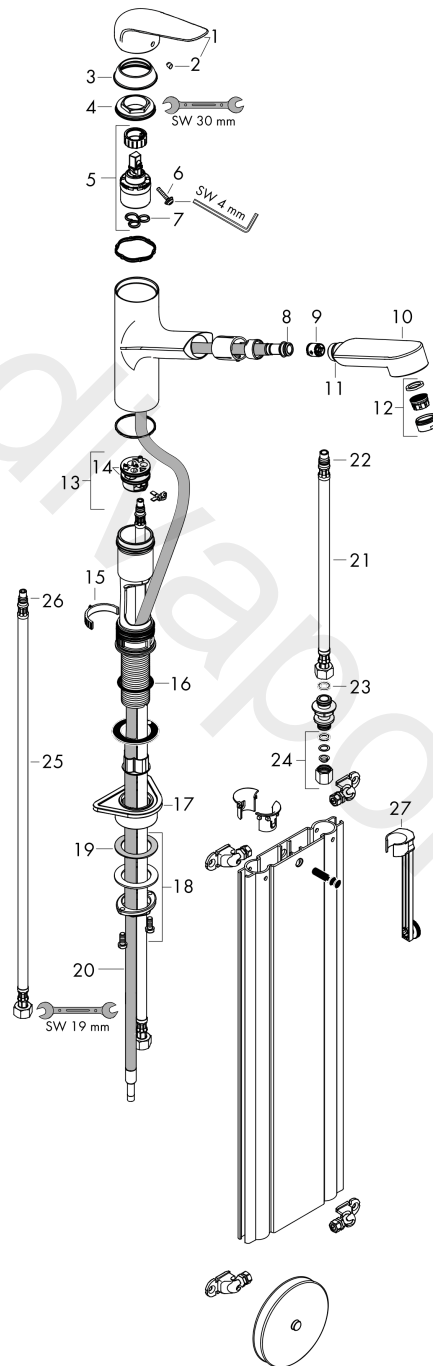

Focus M42

Single lever kitchen mixer 150, pull-out spout, 1jet, sBox

Finish: **Stainless Steel Finish** Article Number: **71829800**

Description

product features

- consists of: single lever kitchen mixer, hose box
- ComfortZone 150
- swivel range 120°
- normal spray
- MagFit magnetic shower support
- connection dimension: DN15
- maximum flow rate at 3 bar: 8 l/min
- ceramic cartridge
- connection type: G 3/8 connections
- temperature limitation adjustable
- integrated non-return valve
- suitable for continuous flow water heaters
- sBox for quiet, smooth and protected hose guidance in the cabinet, under the countertop
- extension length up to 76 cm

Exploded Drawing

Year of production: >10/18

Focus M42

Single lever kitchen mixer 150, pull-out spout, 1jet, sBox

Finish: **Stainless Steel Finish** Article Number: **71829800**

Spare part list

Year of production: >10/18

Pos.	Description	Article Number	Price	PU
1	handle	93336800	£ 76,00	1
2	screw cover	96338000	£ 3,30	1
3	flange	97995800	£ 35,00	1
4	O-ring 41x2	98212000	£ 3,30	1
5	cartridge, assy	92730000	£ 35,00	1
6	locking screw for handle	95140000	£ 6,10	1
7	seal	95008000	£ 9,00	1
8	O-ring 11x2	98127000	£ 3,30	1
9	set of non return valves DW 15	97350000	£ 20,50	1
10	handspray	93350800	£ 96,00	1
11	O-ring 18x1,5	98231000	£ 3,30	1
12	aerator M24x1 (15 l/min)	13913800	£ 25,00	1
13	adapter for cartridge	95911000	£ 20,50	1
14	O-Ring 30x2	98186000	£ 3,30	1
15	locating ring	92211000	£ 9,00	1
16	O-Ring 36x2,5	98190000	£ 3,30	1
17	support	97523000	£ 6,10	1
18	fixing set (Ø 34)	95049000	£ 16,10	1
19	lever collar	97548000	£ 3,30	1
20	hose	93203000	£ 79,00	1
21	connection hose 450 mm M10x1 G3/8	96507000	£ 43,00	1
22	O-ring 8x1,75	97827000	£ 3,30	1
23	sealing set	95581000	£ 6,10	1
24	squeezing connection	96099000	£ 9,00	1
25	connection hose 900 mm M8x0,75 G3/8	98758000	£ 35,00	1
26	O-ring 7x1,5	98422000	£ 3,30	1
27	extension set	43333000	-	1