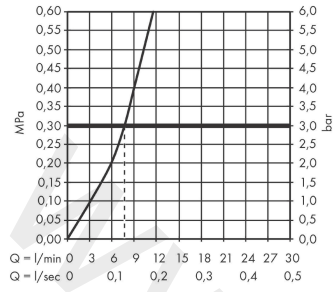

Focus M42

Single lever kitchen mixer 150, pull-out spout, 1jet, sBox

Finish: **Chrome** Article Number: **71829000**

Flowchart

www.divapor.com