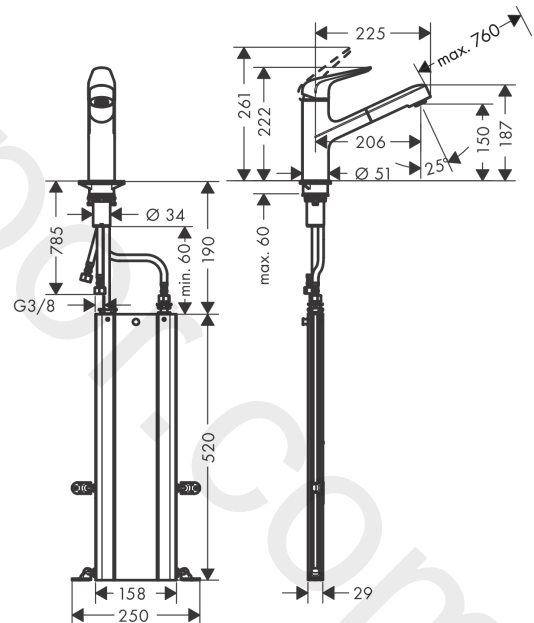

Scale drawing