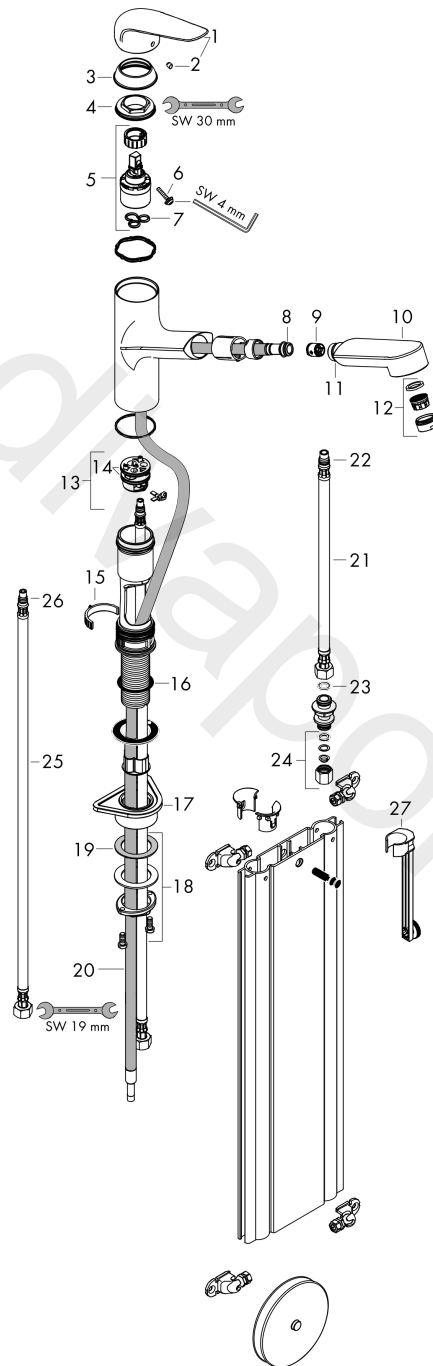

Finish: **Chrome** Article Number: **71829000**

Flowchart

www.divapor.com

Focus M42
Single lever kitchen mixer 150, pull-out spout, 1jet, sBox
 Finish: **Chrome** Article Number: **71829000**

Exploded Drawing

Year of production: >10/18

Focus M42**Single lever kitchen mixer 150, pull-out spout, 1jet, sBox**Finish: **Chrome** Article Number: **71829000****Spare part list**

Year of production: >10/18

Pos.	Description	Article Number	Price	PU
1	handle	93336000	-	1
2	screw cover	96338000	£ 3,30	1
3	flange	97995000	£ 20,50	1
4	O-ring 41x2	98212000	£ 3,30	1
5	cartridge, assy	92730000	£ 35,00	1
6	locking screw for handle	95140000	£ 6,10	1
7	seal	95008000	£ 9,00	1
8	O-ring 11x2	98127000	£ 3,30	1
9	set of non return valves DW 15	97350000	£ 20,50	1
10	handspray	93350000	£ 64,00	1
11	O-ring 18x1,5	98231000	£ 3,30	1
12	aerator M24x1 (15 l/min)	13913000	£ 14,00	1
13	adapter for cartridge	95911000	£ 20,50	1
14	O-Ring 30x2	98186000	£ 3,30	1
15	locating ring	92211000	£ 9,00	1
16	O-Ring 36x2,5	98190000	£ 3,30	1
17	support	97523000	£ 6,10	1
18	fixing set (Ø 34)	95049000	£ 16,10	1
19	lever collar	97548000	£ 3,30	1
20	hose	93203000	£ 79,00	1
21	connection hose 450 mm M10x1 G3/8	96507000	£ 43,00	1
22	O-ring 8x1,75	97827000	£ 3,30	1
23	sealing set	95581000	£ 6,10	1
24	squeezing connection	96099000	£ 9,00	1
25	connection hose 900 mm M8x0,75 G3/8	98758000	£ 35,00	1
26	O-ring 7x1,5	98422000	£ 3,30	1
27	extension set	43333000	-	1