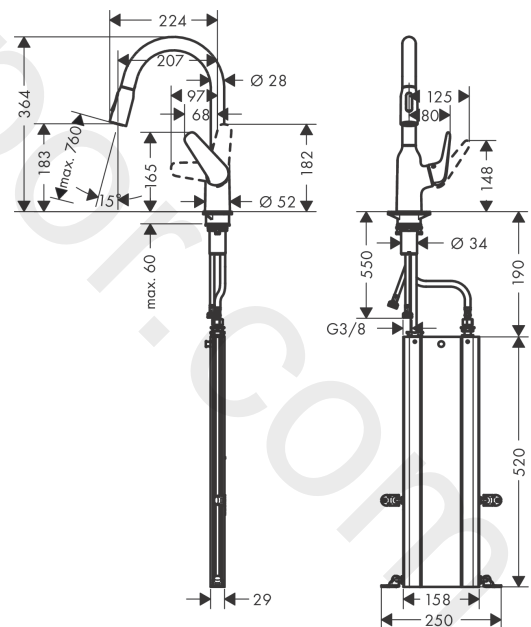

Focus M42

Single lever kitchen mixer 180, pull-out spray, 2jet, sBox

Finish: **Stainless Steel Finish** Article Number: **71821800**

Description

product features

- consists of: single lever kitchen mixer, hose box
- ComfortZone 180
- swivel range 360°
- laminar spray, shower spray
- lockable shower spray, spray returns through pressing spray diverter and spray returns automatically through handle closing
- MagFit magnetic shower support
- connection dimension: DN15
- maximum flow rate at 3 bar: 9 l/min
- ceramic cartridge
- connection type: G 3/8 connections
- temperature limitation adjustable
- integrated non-return valve
- suitable for continuous flow water heaters
- sBox for quiet, smooth and protected hose guidance in the cabinet, under the countertop
- extension length up to 76 cm

Technology

Product image

Scale drawing

Focus M42

Single lever kitchen mixer 180, pull-out spray, 2jet, sBox

Finish: **Stainless Steel Finish** Article Number: **71821800**

Flowchart

Focus M42

Single lever kitchen mixer 180, pull-out spray, 2jet, sBox

Finish: **Stainless Steel Finish** Article Number: **71821800**

Exploded Drawing

Year of production: >10/18

Focus M42**Single lever kitchen mixer 180, pull-out spray, 2jet, sBox**Finish: **Stainless Steel Finish** Article Number: **71821800****Spare part list**