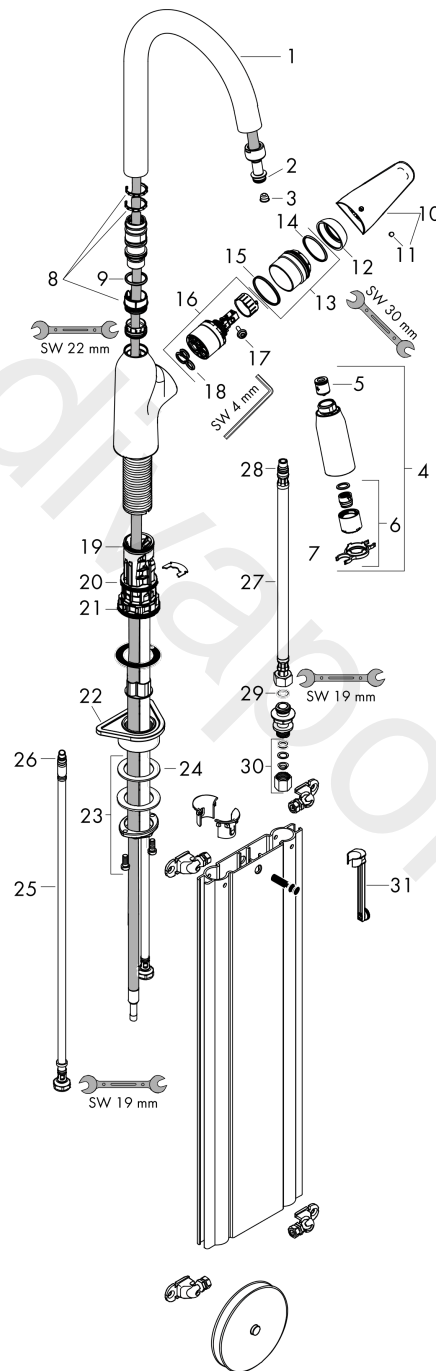

Focus M42

Single lever kitchen mixer 180, pull-out spray, 2jet, sBox

Finish: **Stainless Steel Finish** Article Number: **71821800**

Exploded Drawing

Year of production: >10/18

Focus M42

Single lever kitchen mixer 180, pull-out spray, 2jet, sBox

Finish: **Stainless Steel Finish** Article Number: **71821800**

Spare part list

Year of production: >10/18

Pos.	Description	Article Number	Price	PU
1	spout cpl.	93341800	-	1
2	O-ring 11x2	98127000	-	1
3	filter	97735000	-	1
4	handspray	93343800	-	1
5	set of non return valves DW 15	94074000	-	1
6	spray former	93342000	-	1
7	service tool	95910000	-	1
8	set of lever collars	98365000	-	1
9	O-ring 21x2,5	98211000	-	1
10	handle	93344800	-	1
11	screw cover	96338000	-	1
12	flange	97406800	-	1
13	nut	93346000	-	1
14	O-Ring 32x2	98193000	-	1
15	O-ring 36x2	98156000	-	1
16	cartridge, assy	92730000	-	1
17	locking screw for handle	95140000	-	1
18	seal	95008000	-	1
19	O-ring 30x1,5	98433000	-	1
20	O-ring 38x2	98396000	-	1
21	O-ring 44x2,5	98162000	-	1
22	support	97523000	-	1
23	fixing set (special)	93253000	-	1
24	lever collar	97548000	-	1
25	connection hose 600 mm M8x0,75 G3/8	96556000	-	1
26	O-ring 6,6x1,6	93019000	-	1
27	connection hose 450 mm M10x1 G3/8	96507000	-	1
28	O-ring 8x1,75	97827000	-	1
29	sealing set	95581000	-	1
30	squeezing connection	96099000	-	1
31	extension set	43333000	-	1