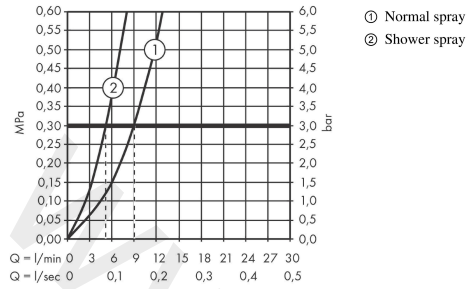

Focus M42

Single lever kitchen mixer 180, pull-out spray, 2jet, sBox

Finish: **Stainless Steel Finish** Article Number: **71821800**

Description

product features

- consists of: single lever kitchen mixer, hose box
- ComfortZone 180
- swivel range 360°
- laminar spray, shower spray
- lockable shower spray, spray returns through pressing spray diverter and spray returns automatically through handle closing
- MagFit magnetic shower support
- connection dimension: DN15
- maximum flow rate at 3 bar: 9 l/min
- ceramic cartridge
- connection type: G 3/8 connections
- temperature limitation adjustable
- integrated non-return valve
- suitable for continuous flow water heaters
- sBox for quiet, smooth and protected hose guidance in the cabinet, under the countertop
- extension length up to 76 cm

Technology

Product image

Scale drawing

Focus M42

Single lever kitchen mixer 180, pull-out spray, 2jet, sBox

Finish: **Stainless Steel Finish** Article Number: **71821800**

Flowchart

Focus M42