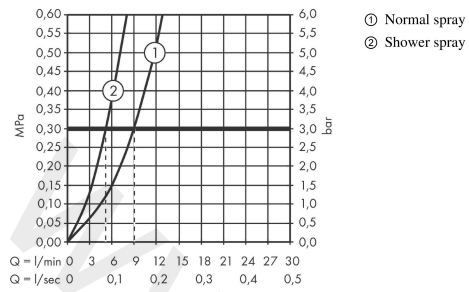

Focus M42

Single lever kitchen mixer 180, pull-out spray, 2jet, sBox

Finish: **Chrome** Article Number: **71821000**

Description

product features

- consists of: single lever kitchen mixer, hose box
- ComfortZone 180
- swivel range 360°
- laminar spray, shower spray
- lockable shower spray, spray returns through pressing spray diverter and spray returns automatically through handle closing
- MagFit magnetic shower support
- connection dimension: DN15
- maximum flow rate at 3 bar: 9 l/min
- ceramic cartridge
- connection type: G 3/8 connections
- temperature limitation adjustable
- integrated non-return valve
- suitable for continuous flow water heaters
- sBox for quiet, smooth and protected hose guidance in the cabinet, under the countertop
- extension length up to 76 cm

Technology

Product image

Scale drawing

Focus M42

Single lever kitchen mixer 180, pull-out spray, 2jet, sBox

Finish: **Chrome** Article Number: **71821000**

Flowchart

Focus M42
Single lever kitchen mixer 180, pull-out spray, 2jet, sBox
 Finish: **Chrome** Article Number: **71821000**

Exploded Drawing

Year of production: >10/18

Focus M42**Single lever kitchen mixer 180, pull-out spray, 2jet, sBox**Finish: **Chrome** Article Number: **71821000****Spare part list**

Year of production: >10/18