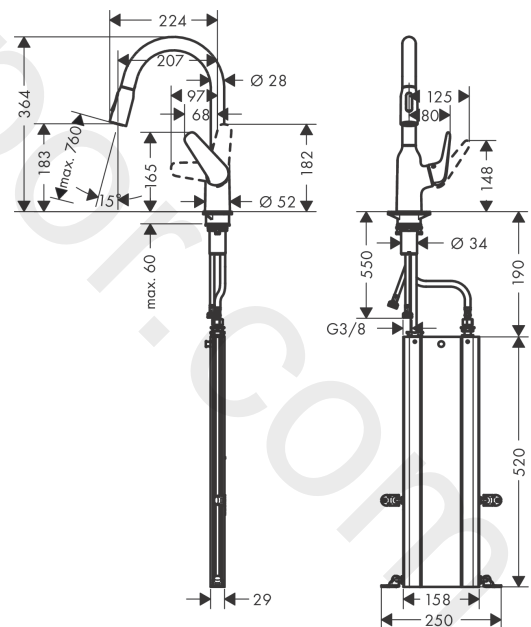

Focus M42

Single lever kitchen mixer 180, pull-out spray, 2jet, sBox

Finish: **Chrome** Article Number: **71821000**

Description

product features

- consists of: single lever kitchen mixer, hose box
- ComfortZone 180
- swivel range 360°
- laminar spray, shower spray
- lockable shower spray, spray returns through pressing spray diverter and spray returns automatically through handle closing
- MagFit magnetic shower support
- connection dimension: DN15
- maximum flow rate at 3 bar: 9 l/min
- ceramic cartridge
- connection type: G 3/8 connections
- temperature limitation adjustable
- integrated non-return valve
- suitable for continuous flow water heaters
- sBox for quiet, smooth and protected hose guidance in the cabinet, under the countertop
- extension length up to 76 cm

Technology

Product image

Scale drawing

Focus M42

Single lever kitchen mixer 180, pull-out spray, 2jet, sBox

Finish: **Chrome** Article Number: **71821000**

Flowchart

Focus M42
Single lever kitchen mixer 180, pull-out spray, 2jet, sBox
 Finish: **Chrome** Article Number: **71821000**

Exploded Drawing

Year of production: >10/18

Focus M42**Single lever kitchen mixer 180, pull-out spray, 2jet, sBox**Finish: **Chrome** Article Number: **71821000****Spare part list**

Year of production: >10/18