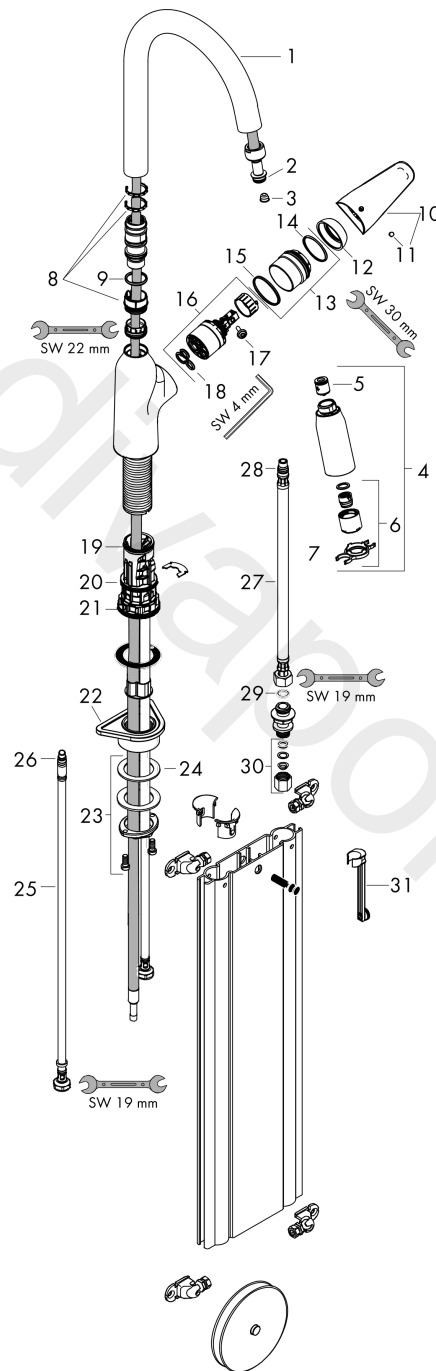

Focus M42

Single lever kitchen mixer 180, pull-out spray, 2jet, sBox

Finish: **Chrome** Article Number: **71821000**

Description

product features

- consists of: single lever kitchen mixer, hose box
- ComfortZone 180
- swivel range 360°
- laminar spray, shower spray
- lockable shower spray, spray returns through pressing spray diverter and spray returns automatically through handle closing
- MagFit magnetic shower support
- connection dimension: DN15
- maximum flow rate at 3 bar: 9 l/min
- ceramic cartridge
- connection type: G 3/8 connections
- temperature limitation adjustable
- integrated non-return valve
- suitable for continuous flow water heaters
- sBox for quiet, smooth and protected hose guidance in the cabinet, under the countertop
- extension length up to 76 cm

Exploded Drawing

Year of production: >10/18

Focus M42**Single lever kitchen mixer 180, pull-out spray, 2jet, sBox**Finish: **Chrome** Article Number: **71821000****Spare part list**

Year of production: >10/18

Pos.	Description	Article Number	Price	PU
1	spout cpl.	93341000	-	1
2	O-ring 11x2	98127000	-	1
3	filter	97735000	-	1
4	handspray	93343000	-	1
5	set of non return valves DW 15	94074000	-	1
6	spray former	93342000	-	1
7	service tool	95910000	-	1
8	set of lever collars	98365000	-	1
9	O-ring 21x2,5	98211000	-	1
10	handle	93344000	-	1
11	screw cover	96338000	-	1
12	flange	97406000	-	1
13	nut	93346000	-	1
14	O-Ring 32x2	98193000	-	1
15	O-ring 36x2	98156000	-	1
16	cartridge, assy	92730000	-	1
17	locking screw for handle	95140000	-	1
18	seal	95008000	-	1
19	O-ring 30x1,5	98433000	-	1
20	O-ring 38x2	98396000	-	1
21	O-ring 44x2,5	98162000	-	1
22	support	97523000	-	1
23	fixing set (special)	93253000	-	1
24	lever collar	97548000	-	1
25	connection hose 600 mm M8x0,75 G3/8	96556000	-	1
26	O-ring 6,6x1,6	93019000	-	1
27	connection hose 450 mm M10x1 G3/8	96507000	-	1
28	O-ring 8x1,75	97827000	-	1
29	sealing set	95581000	-	1
30	squeezing connection	96099000	-	1
31	extension set	43333000	-	1