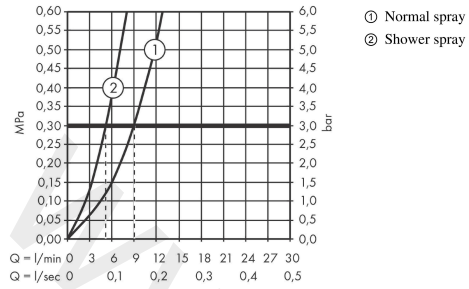

**Focus M42**

**Single lever kitchen mixer 220, pull-out spray, 2jet, sBox**

Finish: **Stainless Steel Finish** Article Number: **71820800**

**Flowchart**

**Focus M42**

**Single lever kitchen mixer 220, pull-out spray, 2jet, sBox**