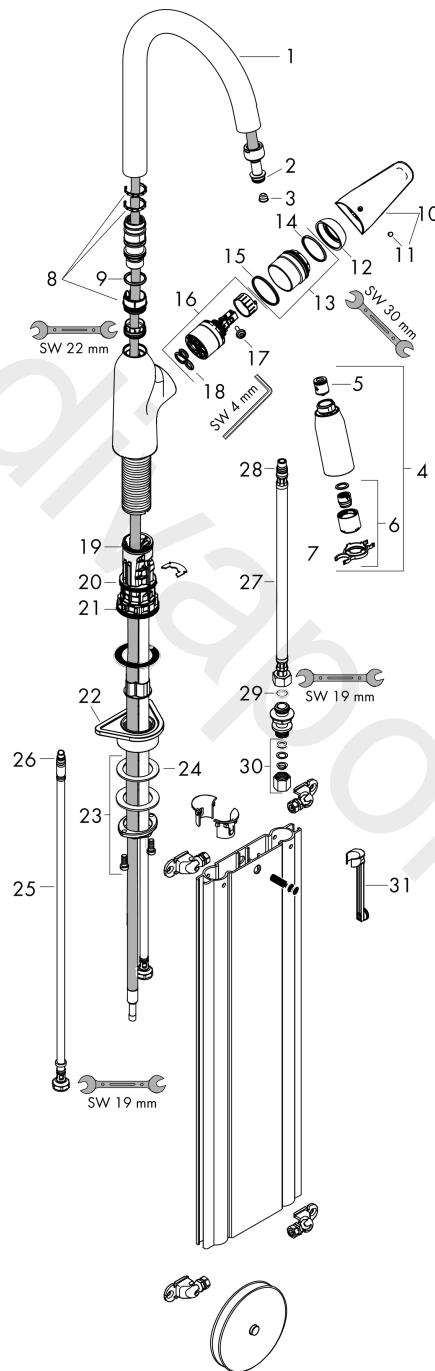

**Focus M42**

**Single lever kitchen mixer 220, pull-out spray, 2jet, sBox**

Finish: **Stainless Steel Finish** Article Number: **71820800**

**Flowchart**

**Focus M42**

**Single lever kitchen mixer 220, pull-out spray, 2jet, sBox**

Finish: **Stainless Steel Finish** Article Number: **71820800**

**Exploded Drawing**

Year of production: >10/18

## Focus M42

Single lever kitchen mixer 220, pull-out spray, 2jet, sBox

Finish: **Stainless Steel Finish** Article Number: **71820800**

### Spare part list

Year of production: >10/18

Pos.	Description	Article Number	Price	PU
1	spout cpl.	93340800	-	1
2	O-ring 11x2	98127000	-	1
3	filter	97735000	-	1
4	handspray	93343800	-	1
5	set of non return valves DW 15	94074000	-	1
6	spray former	93342000	-	1
7	service tool	95910000	-	1
8	set of lever collars	98365000	-	1
9	O-ring 21x2,5	98211000	-	1
10	handle	93344800	-	1
11	screw cover	96338000	-	1
12	flange	97406800	-	1
13	nut	93346000	-	1
14	O-Ring 32x2	98193000	-	1
15	O-ring 36x2	98156000	-	1
16	cartridge, assy	92730000	-	1
17	locking screw for handle	95140000	-	1
18	seal	95008000	-	1
19	O-ring 30x1,5	98433000	-	1
20	O-ring 38x2	98396000	-	1
21	O-ring 44x2,5	98162000	-	1
22	support	97523000	-	1
23	fixing set (special)	93253000	-	1
24	lever collar	97548000	-	1
25	connection hose 450 mm M10x1 G3/8	96507000	-	1
26	O-ring 8x1,75	97827000	-	1
27	connection hose 600 mm M8x0,75 G3/8	96556000	-	1
28	O-ring 6,6x1,6	93019000	-	1
29	sealing set	95581000	-	1
30	squeezing connection	96099000	-	1
31	extension set	43333000	-	1