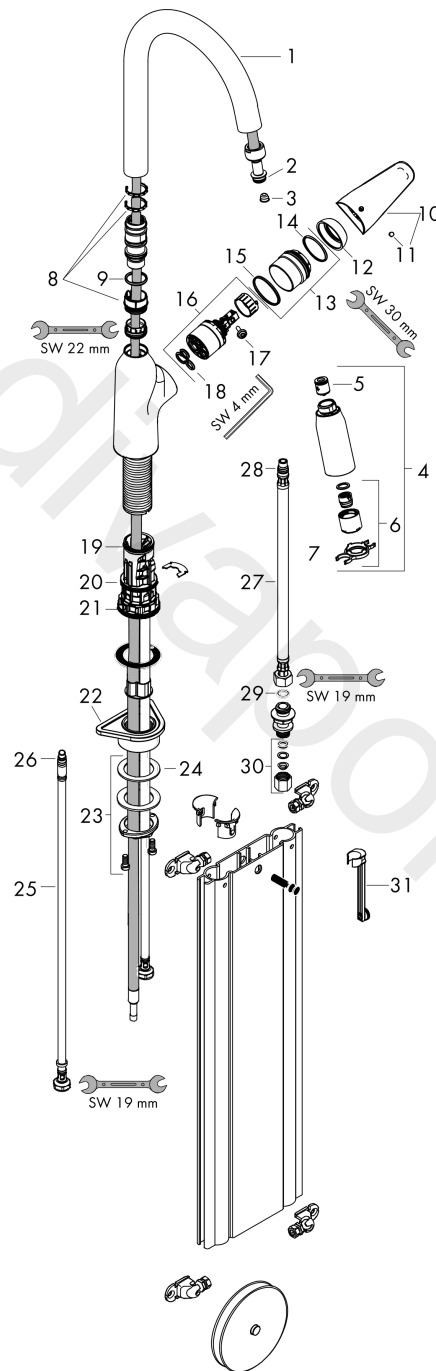

Focus M42

Single lever kitchen mixer 220, pull-out spray, 2jet, sBox

Finish: **Chrome** Article Number: **71820000**

Description

product features

- consists of: single lever kitchen mixer, hose box
- ComfortZone 220
- swivel range 360°
- laminar spray, shower spray
- lockable shower spray, spray returns through pressing spray diverter and spray returns automatically through handle closing
- MagFit magnetic shower support
- connection dimension: DN15
- maximum flow rate at 3 bar: 9 l/min
- ceramic cartridge
- connection type: G 3/8 connections
- temperature limitation adjustable
- integrated non-return valve
- suitable for continuous flow water heaters
- sBox for quiet, smooth and protected hose guidance in the cabinet, under the countertop
- extension length up to 76 cm

Exploded Drawing

Year of production: >10/18

Focus M42**Single lever kitchen mixer 220, pull-out spray, 2jet, sBox**Finish: **Chrome** Article Number: **71820000****Spare part list**

Year of production: >10/18

Pos.	Description	Article Number	Price	PU
1	spout cpl.	93340000	-	1
2	O-ring 11x2	98127000	-	1
3	filter	97735000	-	1
4	handspray	93343000	-	1
5	set of non return valves DW 15	94074000	-	1
6	spray former	93342000	-	1
7	service tool	95910000	-	1
8	set of lever collars	98365000	-	1
9	O-ring 21x2,5	98211000	-	1
10	handle	93344000	-	1
11	screw cover	96338000	-	1
12	flange	97406000	-	1
13	nut	93346000	-	1
14	O-Ring 32x2	98193000	-	1
15	O-ring 36x2	98156000	-	1
16	cartridge, assy	92730000	-	1
17	locking screw for handle	95140000	-	1
18	seal	95008000	-	1
19	O-ring 30x1,5	98433000	-	1
20	O-ring 38x2	98396000	-	1
21	O-ring 44x2,5	98162000	-	1
22	support	97523000	-	1
23	fixing set (special)	93253000	-	1
24	lever collar	97548000	-	1
25	connection hose 600 mm M8x0,75 G3/8	96556000	-	1
26	O-ring 6,6x1,6	93019000	-	1
27	connection hose 450 mm M10x1 G3/8	96507000	-	1
28	O-ring 8x1,75	97827000	-	1
29	sealing set	95581000	-	1
30	squeezing connection	96099000	-	1
31	extension set	43333000	-	1