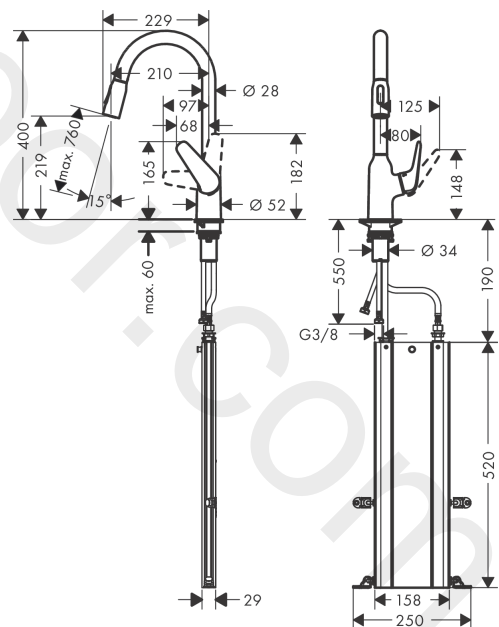

Focus M42

Single lever kitchen mixer 220, pull-out spray, 2jet, sBox

Finish: **Chrome** Article Number: **71820000**

Description

product features

- consists of: single lever kitchen mixer, hose box
- ComfortZone 220
- swivel range 360°
- laminar spray, shower spray
- lockable shower spray, spray returns through pressing spray diverter and spray returns automatically through handle closing
- MagFit magnetic shower support
- connection dimension: DN15
- maximum flow rate at 3 bar: 9 l/min
- ceramic cartridge
- connection type: G 3/8 connections
- temperature limitation adjustable
- integrated non-return valve
- suitable for continuous flow water heaters
- sBox for quiet, smooth and protected hose guidance in the cabinet, under the countertop
- extension length up to 76 cm

Technology

Product image

Scale drawing

Focus M42

Single lever kitchen mixer 220, pull-out spray, 2jet, sBox

Finish: **Chrome** Article Number: **71820000**

Flowchart

Focus M42
Single lever kitchen mixer 220, pull-out spray, 2jet, sBox
 Finish: **Chrome** Article Number: **71820000**

Exploded Drawing

Year of production: >10/18

Focus M42**Single lever kitchen mixer 220, pull-out spray, 2jet, sBox**Finish: **Chrome** Article Number: **71820000****Spare part list**

Year of production: >10/18