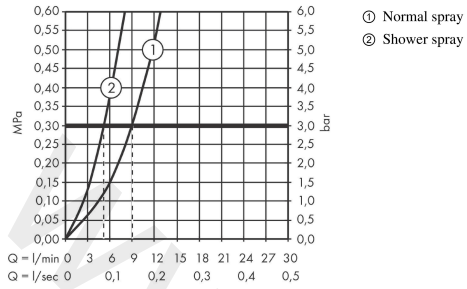

Focus M42

Single lever kitchen mixer 220, pull-out spray, 2jet, sBox

Finish: **Chrome** Article Number: **71820000**

Description

product features

- consists of: single lever kitchen mixer, hose box
- ComfortZone 220
- swivel range 360°
- laminar spray, shower spray
- lockable shower spray, spray returns through pressing spray diverter and spray returns automatically through handle closing
- MagFit magnetic shower support
- connection dimension: DN15
- maximum flow rate at 3 bar: 9 l/min
- ceramic cartridge
- connection type: G 3/8 connections
- temperature limitation adjustable
- integrated non-return valve
- suitable for continuous flow water heaters
- sBox for quiet, smooth and protected hose guidance in the cabinet, under the countertop
- extension length up to 76 cm

Technology

Product image

Scale drawing

Focus M42

Single lever kitchen mixer 220, pull-out spray, 2jet, sBox

Finish: **Chrome** Article Number: **71820000**

Flowchart

Focus M42
Single lever kitchen mixer 220, pull-out spray, 2jet, sBox
 Finish: **Chrome** Article Number: **71820000**

Exploded Drawing

Year of production: >10/18

Focus M42**Single lever kitchen mixer 220, pull-out spray, 2jet, sBox**Finish: **Chrome** Article Number: **71820000****Spare part list**

Year of production: >10/18