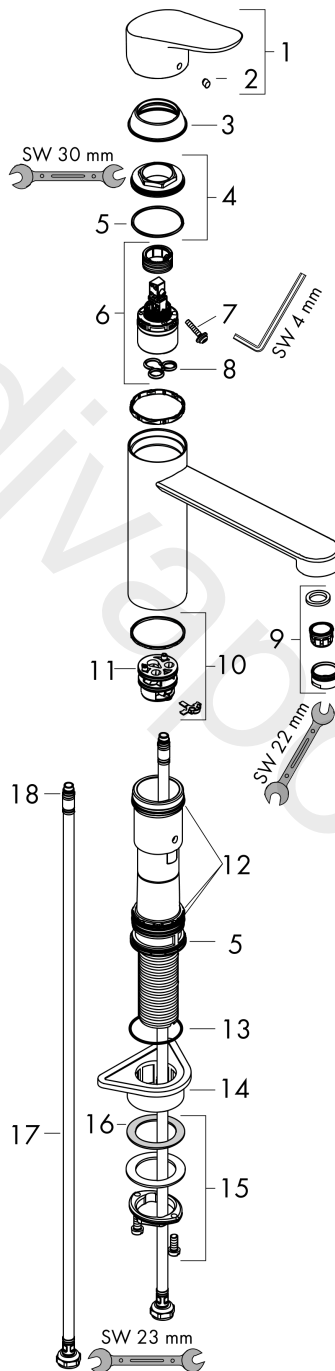

Focus M43

Single lever kitchen mixer 120, 1jet

Finish: **Stainless Steel Finish** Article Number: **71816800**

Description

product features

- ComfortZone 120
- swivel range 360°
- normal spray
- connection dimension: DN15
- maximum flow rate at 3 bar: 12 l/min
- ceramic cartridge with Eco handle position for a reduced flowrate by up to 50%
- connection type: G 3/8 connections
- temperature limitation adjustable
- suitable for continuous flow water heaters

Technology

Product image

Scale drawing

Flowchart

Focus M43

Single lever kitchen mixer 120, 1jet

Finish: **Stainless Steel Finish** Article Number: **71816800**

Exploded Drawing

Year of production: >10/18

Focus M43

Single lever kitchen mixer 120, 1jet

Finish: **Stainless Steel Finish** Article Number: **71816800**

Spare part list

Year of production: >10/18

Pos.	Description	Article Number	Price	PU
1	handle	93349800	-	1
2	screw cover	96338000	-	1
3	flange	97995800	-	1
4	nut	97996000	-	1
5	O-ring 41x2	98212000	-	1
6	cartridge, assy	95730000	-	1
7	locking screw for handle	95140000	-	1
8	seal	95008000	-	1
9	aerator M24x1 (15 l/min)	13913800	-	1
10	adapter for cartridge	98750000	-	1
11	O-Ring 30x2	98186000	-	1
12	sealing set	98702000	-	1
13	O-Ring 36x2,5	98190000	-	1
14	support	97523000	-	1
15	fixing set (Ø 34)	95049000	-	1
16	lever collar	97548000	-	1
17	connection hose 600 mm M8x0,75 G3/8	96556000	-	1
18	O-ring 7x1,5	98422000	-	1