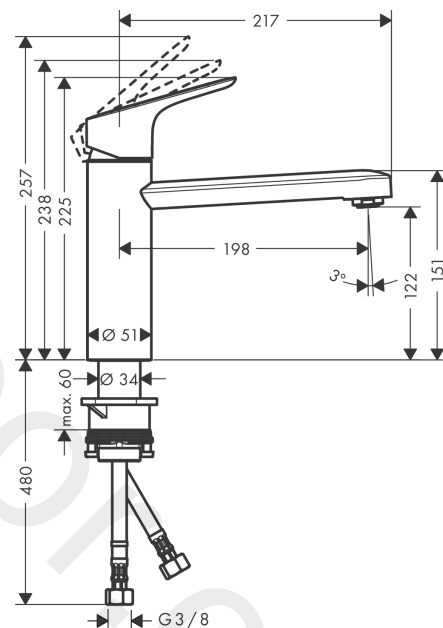

Focus M43

Single lever kitchen mixer 120, 1jet

Finish: **Stainless Steel Finish** Article Number: **71816800**

Description

product features

- ComfortZone 120
- swivel range 360°
- normal spray
- connection dimension: DN15
- maximum flow rate at 3 bar: 12 l/min
- ceramic cartridge with Eco handle position for a reduced flowrate by up to 50%
- connection type: G 3/8 connections
- temperature limitation adjustable
- suitable for continuous flow water heaters

Technology

Product image

Scale drawing

Flowchart

Focus M43

Single lever kitchen mixer 120, 1jet

Finish: **Stainless Steel Finish** Article Number: **71816800**

Exploded Drawing

Year of production: >10/18

Focus M43

Single lever kitchen mixer 120, 1jet

Finish: **Stainless Steel Finish** Article Number: **71816800**

Spare part list

Year of production: >10/18

Pos.	Description	Article Number	Price	PU
1	handle	93349800	-	1
2	screw cover	96338000	-	1
3	flange	97995800	-	1
4	nut	97996000	-	1
5	O-ring 41x2	98212000	-	1
6	cartridge, assy	95730000	-	1
7	locking screw for handle	95140000	-	1
8	seal	95008000	-	1
9	aerator M24x1 (15 l/min)	13913800	-	1
10	adapter for cartridge	98750000	-	1
11	O-Ring 30x2	98186000	-	1
12	sealing set	98702000	-	1
13	O-Ring 36x2,5	98190000	-	1
14	support	97523000	-	1
15	fixing set (Ø 34)	95049000	-	1
16	lever collar	97548000	-	1
17	connection hose 600 mm M8x0,75 G3/8	96556000	-	1
18	O-ring 7x1,5	98422000	-	1