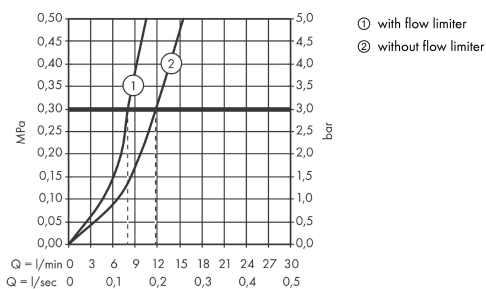

Focus M43

Single lever kitchen mixer 120, 1jet

Finish: **Stainless Steel Finish** Article Number: **71816800**

Description

product features

- ComfortZone 120
- swivel range 360°
- normal spray
- connection dimension: DN15
- maximum flow rate at 3 bar: 12 l/min
- ceramic cartridge with Eco handle position for a reduced flowrate by up to 50%
- connection type: G 3/8 connections
- temperature limitation adjustable
- suitable for continuous flow water heaters

Technology

Product image

Scale drawing

Flowchart

Focus M43

Single lever kitchen mixer 120, 1jet

Finish: **Stainless Steel Finish** Article Number: **71816800**

Exploded Drawing