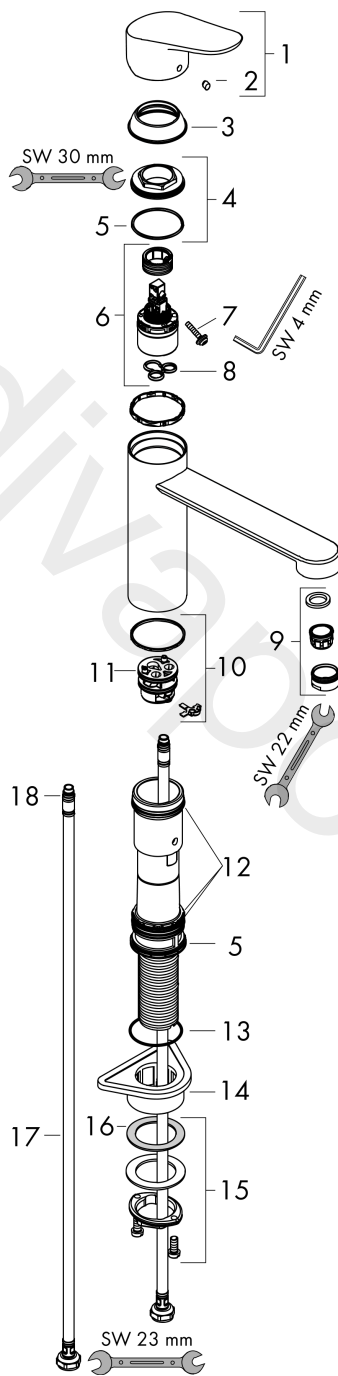

Focus M43

Single lever kitchen mixer 120, 1jet

Finish: **Chrome** Article Number: **71816000**

Description

product features

- ComfortZone 120
- swivel range 360°
- normal spray
- connection dimension: DN15
- maximum flow rate at 3 bar: 12 l/min
- ceramic cartridge with Eco handle position for a reduced flowrate by up to 50%
- connection type: G 3/8 connections
- temperature limitation adjustable
- suitable for continuous flow water heaters

Technology

Certificates / Sustainability

Product image

Scale drawing

Flowchart

Focus M43
Single lever kitchen mixer 120, 1jet
 Finish: **Chrome** Article Number: **71816000**

Exploded Drawing

Year of production: >10/18

Focus M43

Single lever kitchen mixer 120, 1jet

Finish: **Chrome** Article Number: **71816000**

Spare part list

Year of production: >10/18

Pos.	Description	Article Number	Price	PU
1	handle	93349000	-	1
2	screw cover	96338000	-	1
3	flange	97995000	-	1
4	nut	97996000	-	1
5	O-ring 41x2	98212000	-	1
6	cartridge, assy	95730000	-	1
7	locking screw for handle	95140000	-	1
8	seal	95008000	-	1
9	aerator M24x1 (15 l/min)	13913000	-	1
10	adapter for cartridge	98750000	-	1
11	O-Ring 30x2	98186000	-	1
12	sealing set	98702000	-	1
13	O-Ring 36x2,5	98190000	-	1
14	support	97523000	-	1
15	fixing set (Ø 34)	95049000	-	1
16	lever collar	97548000	-	1
17	connection hose 600 mm M8x0,75 G3/8	96556000	-	1
18	O-ring 7x1,5	98422000	-	1