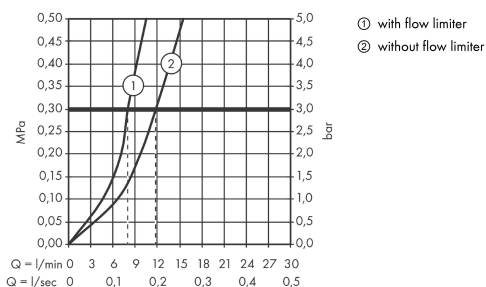

Focus M43

Single lever kitchen mixer 120, 1jet

Finish: **Chrome** Article Number: **71816000**

Description

product features

- ComfortZone 120
- swivel range 360°
- normal spray
- connection dimension: DN15
- maximum flow rate at 3 bar: 12 l/min
- ceramic cartridge with Eco handle position for a reduced flowrate by up to 50%
- connection type: G 3/8 connections
- temperature limitation adjustable
- suitable for continuous flow water heaters

Technology

Certificates / Sustainability

Product image

Scale drawing

Flowchart

Focus M43
Single lever kitchen mixer 120, 1jet
 Finish: **Chrome** Article Number: **71816000**

Exploded Drawing

Year of production: >10/18