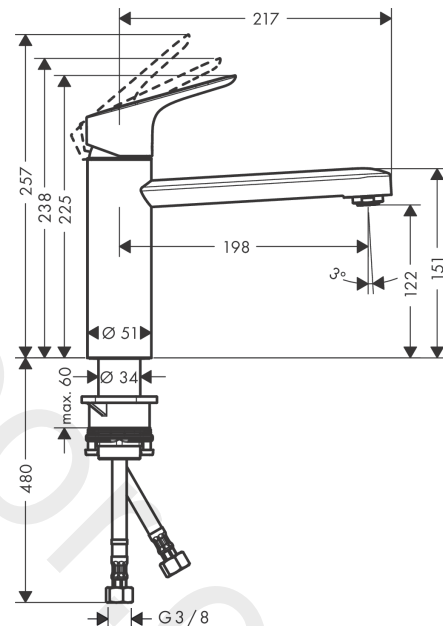

Focus M43

Single lever kitchen mixer 120, 1jet

Finish: **Chrome** Article Number: **71816000**

Description

product features

- ComfortZone 120
- swivel range 360°
- normal spray
- connection dimension: DN15
- maximum flow rate at 3 bar: 12 l/min
- ceramic cartridge with Eco handle position for a reduced flowrate by up to 50%
- connection type: G 3/8 connections
- temperature limitation adjustable
- suitable for continuous flow water heaters

Technology

Certificates / Sustainability

Product image

Scale drawing

Flowchart

Focus M43
Single lever kitchen mixer 120, 1jet
 Finish: **Chrome** Article Number: **71816000**

Exploded Drawing

Year of production: >10/18

Focus M43

Single lever kitchen mixer 120, 1jet

Finish: **Chrome** Article Number: **71816000**

Spare part list

Year of production: >10/18

Pos.	Description	Article Number	Price	PU
1	handle	93349000	-	1
2	screw cover	96338000	-	1
3	flange	97995000	-	1
4	nut	97996000	-	1
5	O-ring 41x2	98212000	-	1
6	cartridge, assy	95730000	-	1
7	locking screw for handle	95140000	-	1
8	seal	95008000	-	1
9	aerator M24x1 (15 l/min)	13913000	-	1
10	adapter for cartridge	98750000	-	1
11	O-Ring 30x2	98186000	-	1
12	sealing set	98702000	-	1
13	O-Ring 36x2,5	98190000	-	1
14	support	97523000	-	1
15	fixing set (Ø 34)	95049000	-	1
16	lever collar	97548000	-	1
17	connection hose 600 mm M8x0,75 G3/8	96556000	-	1
18	O-ring 7x1,5	98422000	-	1