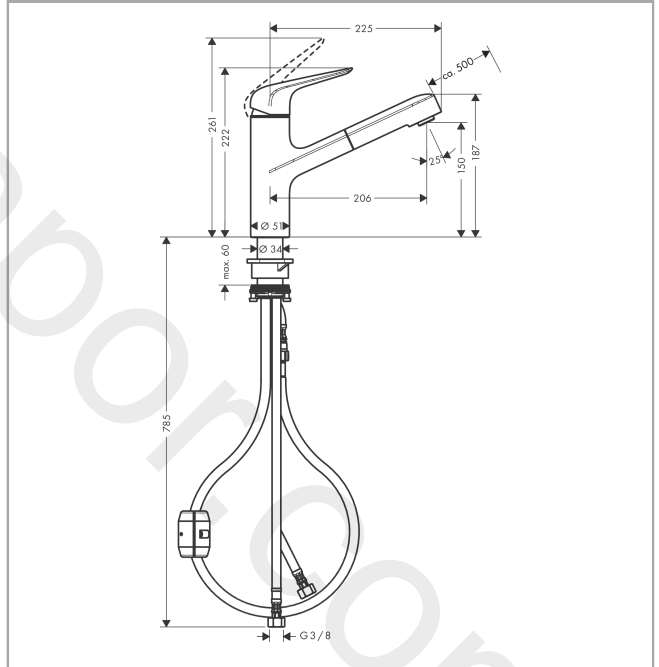

## Focus M42

Single lever kitchen mixer 150, pull-out spout, 1jet

Finish: **Stainless Steel Finish** Article Number: **71814800**

#### product features

- ComfortZone 150
- swivel range 120°
- normal spray
- MagFit magnetic shower support
- quick connect hose
- connection dimension: DN15
- maximum flow rate at 3 bar: 8 l/min
- ceramic cartridge
- connection type: G 3/8 connections
- temperature limitation adjustable
- integrated non-return valve
- suitable for continuous flow water heaters
- extension length up to 50 cm

### Scale drawing

**Focus M42**

**Single lever kitchen mixer 150, pull-out spout, 1jet**

Finish: **Stainless Steel Finish** Article Number: **71814800**

**Flowchart**

**Focus M42**

**Single lever kitchen mixer 150, pull-out spout, 1jet**

Finish: **Stainless Steel Finish** Article Number: **71814800**

**Exploded Drawing**

Year of production: >05/20