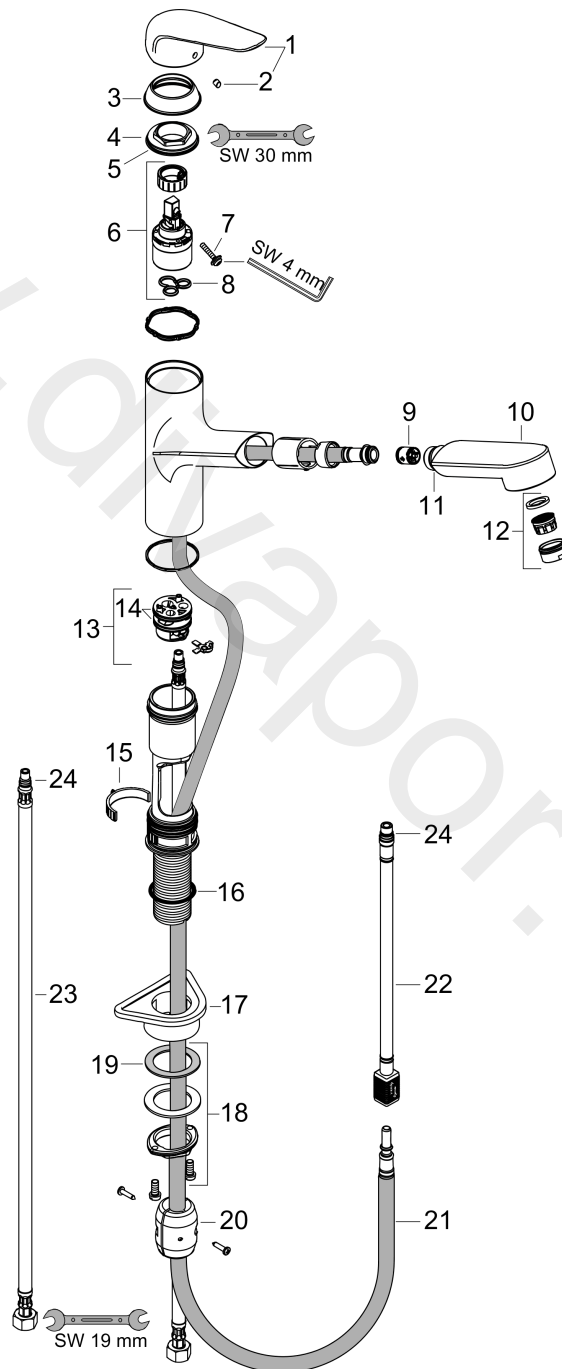

#### product features

- ComfortZone 150
- swivel range 120°
- normal spray
- MagFit magnetic shower support
- quick connect hose
- connection dimension: DN15
- maximum flow rate at 3 bar: 8 l/min
- ceramic cartridge
- connection type: G 3/8 connections
- temperature limitation adjustable
- integrated non-return valve
- suitable for continuous flow water heaters
- extension length up to 50 cm

### Scale drawing

**Focus M42**

**Single lever kitchen mixer 150, pull-out spout, 1jet**

Finish: **Stainless Steel Finish** Article Number: **71814800**

**Flowchart**

**Focus M42**

**Single lever kitchen mixer 150, pull-out spout, 1jet**

Finish: **Stainless Steel Finish** Article Number: **71814800**

**Exploded Drawing**

Year of production: >05/20

### Spare part list

Year of production: >05/20

Pos.	Description	Article Number	Price	PU
1	handle	93336800	-	1
2	screw cover	96338000	-	1
3	flange	97995800	-	1
4	nut	97996000	-	1
5	O-ring 41x2	98212000	-	1
6	cartridge, assy	92730000	-	1
7	locking screw for handle	95140000	-	1
8	seal	95008000	-	1
9	set of non return valves DW 15	97350000	-	1
10	handspray	93350800	-	1
11	O-ring 18x1,5	98231000	-	1
12	aerator M24x1 (15 l/min)	13913800	-	1
13	adapter for cartridge	95911000	-	1
14	O-Ring 30x2	98186000	-	1
15	locating ring	92211000	-	1
16	O-Ring 36x2,5	98190000	-	1
17	support	97523000	-	1
18	fixing set (Ø 34)	95049000	-	1
19	lever collar	97548000	-	1
20	weight	92500000	-	1
21	hose 1,25 m	95506000	-	1
22	connection hose 600 mm	92264000	-	1
23	connection hose 900 mm M8x0,75 G3/8	98758000	-	1
24	O-ring 7x1,5	98422000	-	1