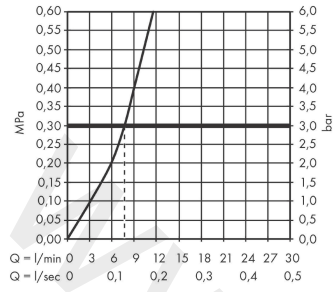

### Scale drawing

**Focus M42**

**Single lever kitchen mixer 150, pull-out spout, 1jet**

Finish: **Stainless Steel Finish** Article Number: **71814800**

**Flowchart**

**Focus M42**

**Single lever kitchen mixer 150, pull-out spout, 1jet**