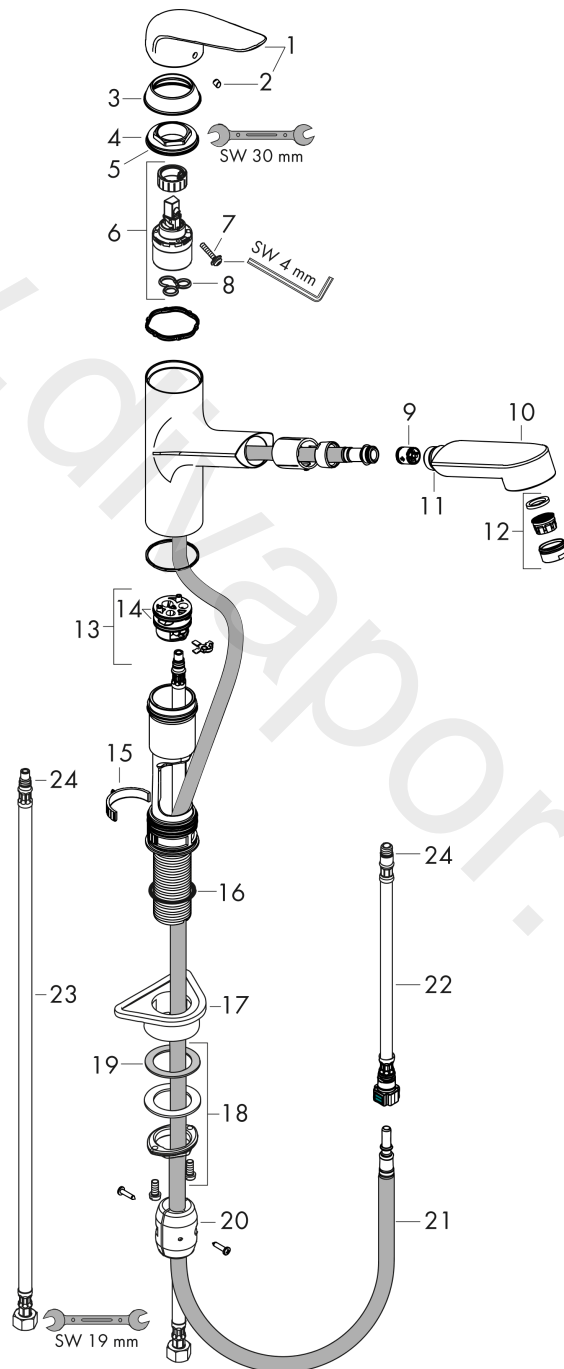

Focus M42

Single lever kitchen mixer 150, pull-out spout, 1jet

Surfaces: Article Number: **71814800**

Exploded Drawing

Year of production: **10/18 - 04/20**

Focus M42

Single lever kitchen mixer 150, pull-out spout, 1jet

Surfaces: Article Number: 71814800

Spare part list

Year of production: 10/18 - 04/20

Pos.	Description	Article Number	Price	PU
1	handle	93336800	-	1
2	screw cover	96338000	-	1
3	flange	97995800	-	1
4	nut	97996000	-	1
5	O-ring 41x2	98212000	-	1
6	cartridge, assy	92730000	-	1
7	locking screw for handle	95140000	-	1
8	seal	95008000	-	1
9	set of non return valves DW 15	97350000	-	1
10	handspray	93350800	-	1
11	O-ring 18x1,5	98231000	-	1
12	aerator M24x1 (15 l/min)	13913800	-	1
13	adapter for cartridge	95911000	-	1
14	O-Ring 30x2	98186000	-	1
15	locating ring	92211000	-	1
16	O-Ring 36x2,5	98190000	-	1
17	support	97523000	-	1
18	fixing set (Ø 34)	95049000	-	1
19	lever collar	97548000	-	1
20	weight	92500000	-	1
21	hose 1,25 m	95506000	-	1
22	connection hose 600 mm	92264000	-	1
23	connection hose 900 mm M8x0,75 G3/8	98758000	-	1
24	O-ring 7x1,5	98422000	-	1