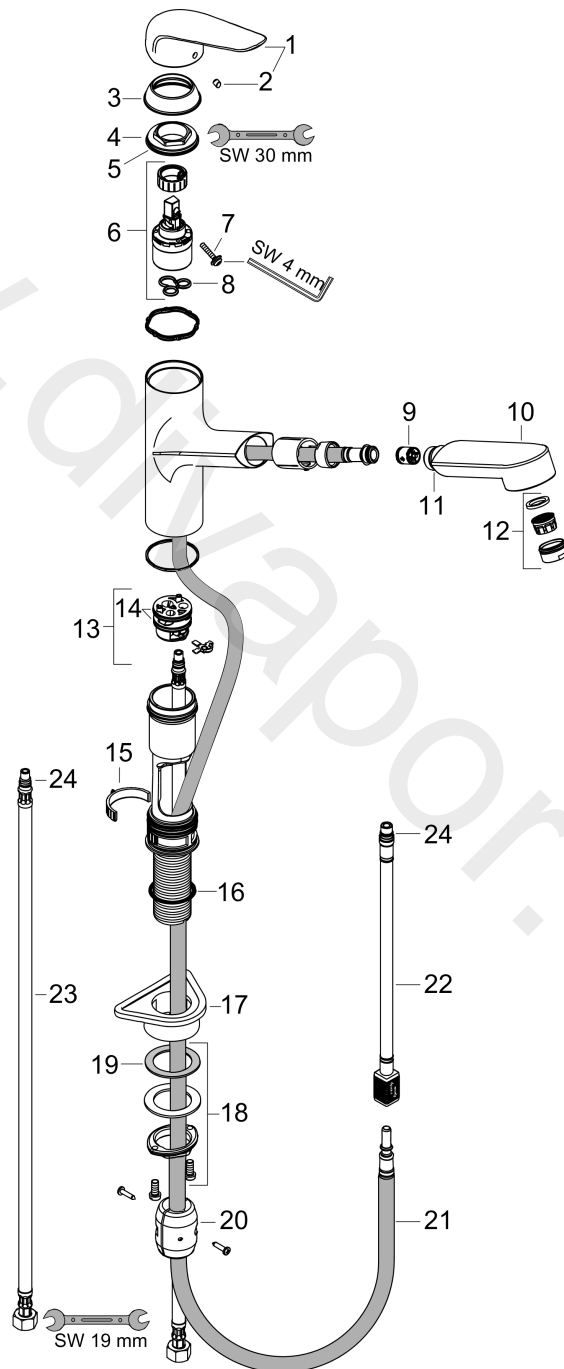

#### product features

- ComfortZone 150
- swivel range 120°
- normal spray
- MagFit magnetic shower support
- quick connect hose
- connection dimension: DN15
- maximum flow rate at 3 bar: 8 l/min
- ceramic cartridge
- connection type: G 3/8 connections
- temperature limitation adjustable
- integrated non-return valve
- suitable for continuous flow water heaters
- extension length up to 50 cm

### Scale drawing

**Focus M42**

**Single lever kitchen mixer 150, pull-out spout, 1jet**

Finish: **Chrome** Article Number: **71814000**

**Flowchart**

**Focus M42**

**Single lever kitchen mixer 150, pull-out spout, 1jet**

Finish: **Chrome** Article Number: **71814000**

**Exploded Drawing**

Year of production: >05/20

**Focus M42****Single lever kitchen mixer 150, pull-out spout, 1jet**Finish: **Chrome** Article Number: **71814000****Spare part list**

Year of production: &gt;05/20

Pos.	Description	Article Number	Price	PU
1	handle	93336000	-	1
2	screw cover	96338000	-	1
3	flange	97995000	-	1
4	nut	97996000	-	1
5	O-ring 41x2	98212000	-	1
6	cartridge, assy	92730000	-	1
7	locking screw for handle	95140000	-	1
8	seal	95008000	-	1
9	set of non return valves DW 15	97350000	-	1
10	handspray	93350000	-	1
11	O-ring 18x1,5	98231000	-	1
12	aerator M24x1 (15 l/min)	13913000	-	1
13	adapter for cartridge	95911000	-	1
14	O-Ring 30x2	98186000	-	1
15	locating ring	92211000	-	1
16	O-Ring 36x2,5	98190000	-	1
17	support	97523000	-	1
18	fixing set (Ø 34)	95049000	-	1
19	lever collar	97548000	-	1
20	weight	92500000	-	1
21	hose 1,25 m	95506000	-	1
22	connection hose 600 mm	92264000	-	1
23	connection hose 900 mm M8x0,75 G3/8	98758000	-	1
24	O-ring 7x1,5	98422000	-	1