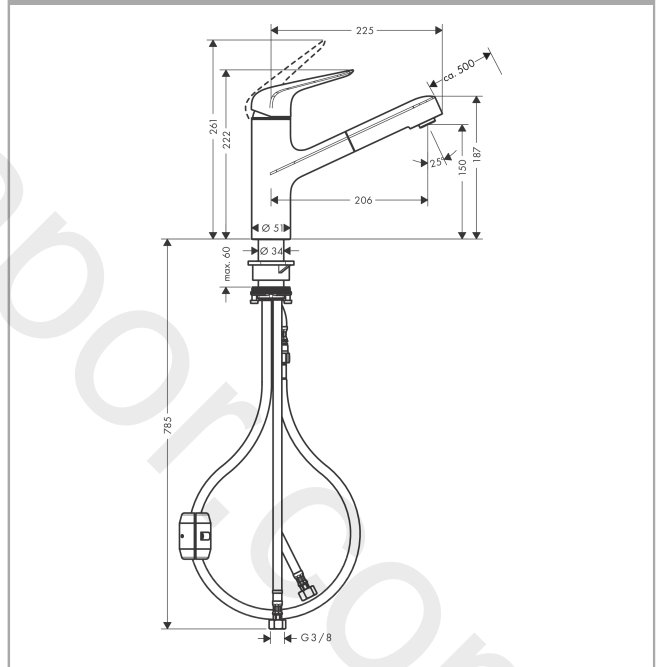

#### product features

- ComfortZone 150
- swivel range 120°
- normal spray
- MagFit magnetic shower support
- quick connect hose
- connection dimension: DN15
- maximum flow rate at 3 bar: 8 l/min
- ceramic cartridge
- connection type: G 3/8 connections
- temperature limitation adjustable
- integrated non-return valve
- suitable for continuous flow water heaters
- extension length up to 50 cm

### Scale drawing

**Focus M42**

**Single lever kitchen mixer 150, pull-out spout, 1jet**

Finish: **Chrome** Article Number: **71814000**

**Flowchart**

**Focus M42**

**Single lever kitchen mixer 150, pull-out spout, 1jet**

Finish: **Chrome** Article Number: **71814000**

**Exploded Drawing**

Year of production: >05/20

**Focus M42****Single lever kitchen mixer 150, pull-out spout, 1jet**Finish: **Chrome** Article Number: **71814000****Spare part list**

Year of production: &gt;05/20

Pos.	Description	Article Number	Price	PU
1	handle	93336000	-	1
2	screw cover	96338000	-	1
3	flange	97995000	-	1
4	nut	97996000	-	1
5	O-ring 41x2	98212000	-	1
6	cartridge, assy	92730000	-	1
7	locking screw for handle	95140000	-	1
8	seal	95008000	-	1
9	set of non return valves DW 15	97350000	-	1
10	handspray	93350000	-	1
11	O-ring 18x1,5	98231000	-	1
12	aerator M24x1 (15 l/min)	13913000	-	1
13	adapter for cartridge	95911000	-	1
14	O-Ring 30x2	98186000	-	1
15	locating ring	92211000	-	1
16	O-Ring 36x2,5	98190000	-	1
17	support	97523000	-	1
18	fixing set (Ø 34)	95049000	-	1
19	lever collar	97548000	-	1
20	weight	92500000	-	1
21	hose 1,25 m	95506000	-	1
22	connection hose 600 mm	92264000	-	1
23	connection hose 900 mm M8x0,75 G3/8	98758000	-	1
24	O-ring 7x1,5	98422000	-	1