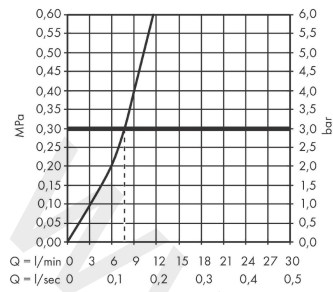

### Scale drawing

**Focus M42**

**Single lever kitchen mixer 150, pull-out spout, 1jet**

Finish: **Chrome** Article Number: **71814000**

**Flowchart**

**Focus M42**

**Single lever kitchen mixer 150, pull-out spout, 1jet**