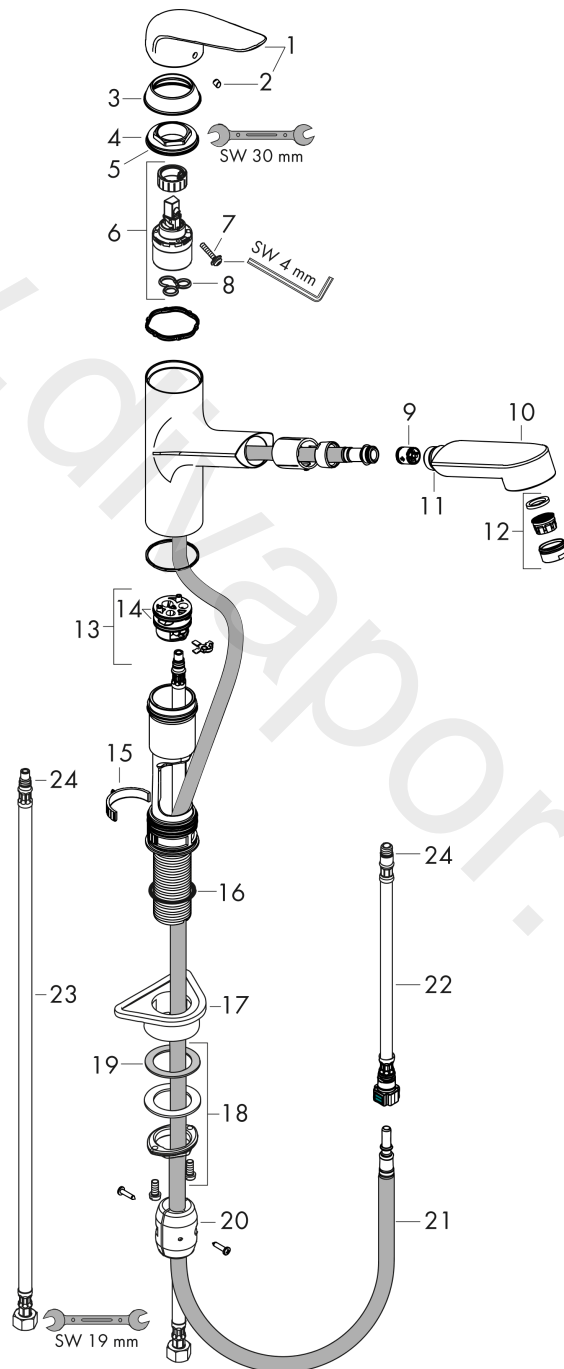

**Focus M42**

**Single lever kitchen mixer 150, pull-out spout, 1jet**

Surfaces: Article Number: **71814000**

**Exploded Drawing**

Year of production: **10/18 - 04/20**

**Focus M42****Single lever kitchen mixer 150, pull-out spout, 1jet**Surfaces: Article Number: **71814000****Spare part list**Year of production: **10/18 - 04/20**

Pos.	Description	Article Number	Price	PU
1	handle	93336000	-	1
2	screw cover	96338000	-	1
3	flange	97995000	-	1
4	nut	97996000	-	1
5	O-ring 41x2	98212000	-	1
6	cartridge, assy	92730000	-	1
7	locking screw for handle	95140000	-	1
8	seal	95008000	-	1
9	set of non return valves DW 15	97350000	-	1
10	handspray	93350000	-	1
11	O-ring 18x1,5	98231000	-	1
12	aerator M24x1 (15 l/min)	13913000	-	1
13	adapter for cartridge	95911000	-	1
14	O-Ring 30x2	98186000	-	1
15	locating ring	92211000	-	1
16	O-Ring 36x2,5	98190000	-	1
17	support	97523000	-	1
18	fixing set (Ø 34)	95049000	-	1
19	lever collar	97548000	-	1
20	weight	92500000	-	1
21	hose 1,25 m	95506000	-	1
22	connection hose 600 mm	92264000	-	1
23	connection hose 900 mm M8x0,75 G3/8	98758000	-	1
24	O-ring 7x1,5	98422000	-	1