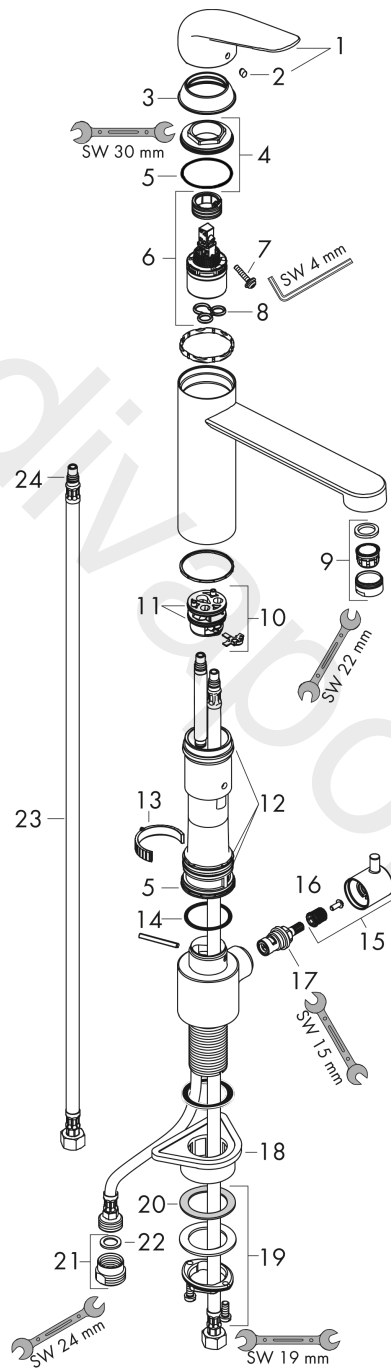

#### product features

- ComfortZone 180
- swivel range adjustable in 2 steps 120° or 360°
- normal spray
- with integrated shut-off valve
- connection dimension: DN15
- maximum flow rate at 3 bar: 12 l/min
- ceramic cartridge
- connection type: G 3/8 connections
- temperature limitation adjustable
- suitable for continuous flow water heaters

### Scale drawing

### Flowchart

**Focus M42**

**Single lever kitchen mixer 180, device shut-off valve, 1jet**

Finish: **Chrome** Article Number: **71813000**

**Exploded Drawing**

Year of production: >10/18

**Focus M42****Single lever kitchen mixer 180, device shut-off valve, 1jet**Finish: **Chrome** Article Number: **71813000****Spare part list**

Year of production: &gt;10/18

Pos.	Description	Article Number	Price	PU
1	handle	93336000	-	1
2	screw cover	96338000	-	1
3	flange	97995000	-	1
4	nut	97996000	-	1
5	O-ring 41x2	98212000	-	1
6	cartridge, assy	92730000	-	1
7	locking screw for handle	95140000	-	1
8	seal	95008000	-	1
9	aerator M24x1 (15 l/min)	13913000	-	1
10	adapter for cartridge	98750000	-	1
11	O-Ring 30x2	98186000	-	1
12	sealing set	98702000	-	1
13	locating ring	92211000	-	1
14	O-Ring 36x2,5	98190000	-	1
15	handle	95629000	-	1
16	handle fixing set	98932000	-	1
17	shut off unit right closing	98817000	-	1
18	support	97523000	-	1
19	fixing set (Ø 34)	95049000	-	1
20	lever collar	97548000	-	1
21	reduction coupling	92844000	-	1
22	flat seal	97674000	-	1
23	connection hose 900 mm M8x0,75 G3/8	98758000	-	1
24	O-ring 7x1,5	98422000	-	1