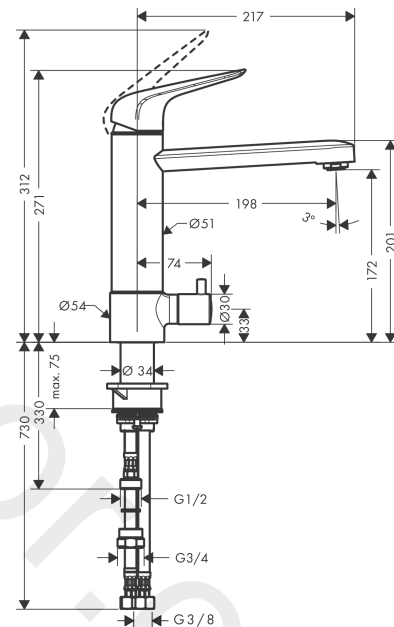

#### product features

- ComfortZone 180
- swivel range adjustable in 2 steps 120° or 360°
- normal spray
- with integrated shut-off valve
- connection dimension: DN15
- maximum flow rate at 3 bar: 12 l/min
- ceramic cartridge
- connection type: G 3/8 connections
- temperature limitation adjustable
- suitable for continuous flow water heaters

### Scale drawing

Year of production: &gt;10/18

Pos.	Description	Article Number	Price	PU
1	handle	93336000	-	1
2	screw cover	96338000	-	1
3	flange	97995000	-	1
4	nut	97996000	-	1
5	O-ring 41x2	98212000	-	1
6	cartridge, assy	92730000	-	1
7	locking screw for handle	95140000	-	1
8	seal	95008000	-	1
9	aerator M24x1 (15 l/min)	13913000	-	1
10	adapter for cartridge	98750000	-	1
11	O-Ring 30x2	98186000	-	1
12	sealing set	98702000	-	1
13	locating ring	92211000	-	1
14	O-Ring 36x2,5	98190000	-	1
15	handle	95629000	-	1
16	handle fixing set	98932000	-	1
17	shut off unit right closing	98817000	-	1
18	support	97523000	-	1
19	fixing set (Ø 34)	95049000	-	1
20	lever collar	97548000	-	1
21	reduction coupling	92844000	-	1
22	flat seal	97674000	-	1
23	connection hose 900 mm M8x0,75 G3/8	98758000	-	1
24	O-ring 7x1,5	98422000	-	1