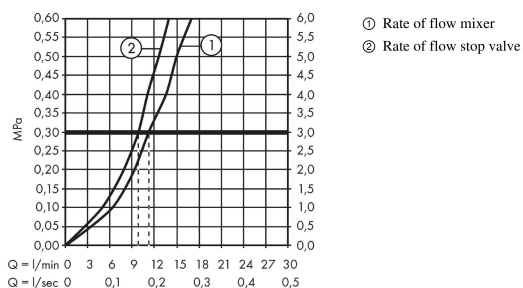

Focus M42

Single lever kitchen mixer 180, device shut-off valve, 1jet

Finish: **Chrome** Article Number: **71813000**

Description

product features

- ComfortZone 180
- swivel range adjustable in 2 steps 120° or 360°
- normal spray
- with integrated shut-off valve
- connection dimension: DN15
- maximum flow rate at 3 bar: 12 l/min
- ceramic cartridge
- connection type: G 3/8 connections
- temperature limitation adjustable
- suitable for continuous flow water heaters

Technology

Product image

Scale drawing

Flowchart