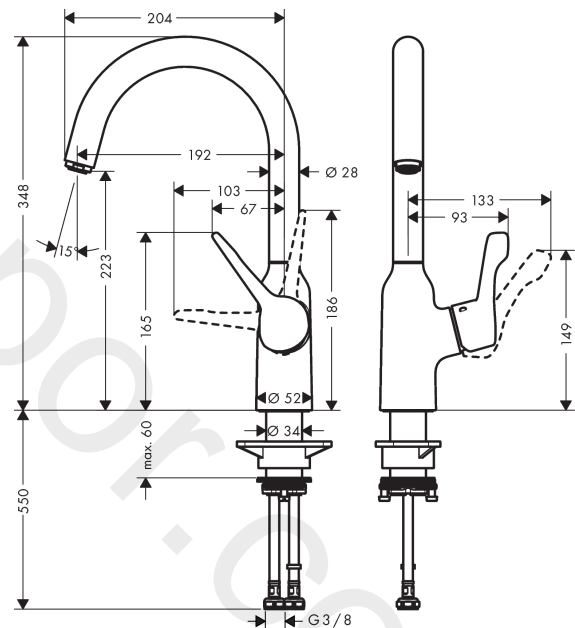

#### product features

- ComfortZone 220
- swivel range 360°
- normal spray
- connection dimension: DN15
- maximum flow rate at 3 bar: 10 l/min
- ceramic cartridge with Eco handle position for a reduced flowrate by up to 50%
- connection type: G 3/8 connections
- temperature limitation adjustable
- suitable for continuous flow water heaters
- WRAS 1901311
- WRAS 1901311 - Approval letter

### Scale drawing