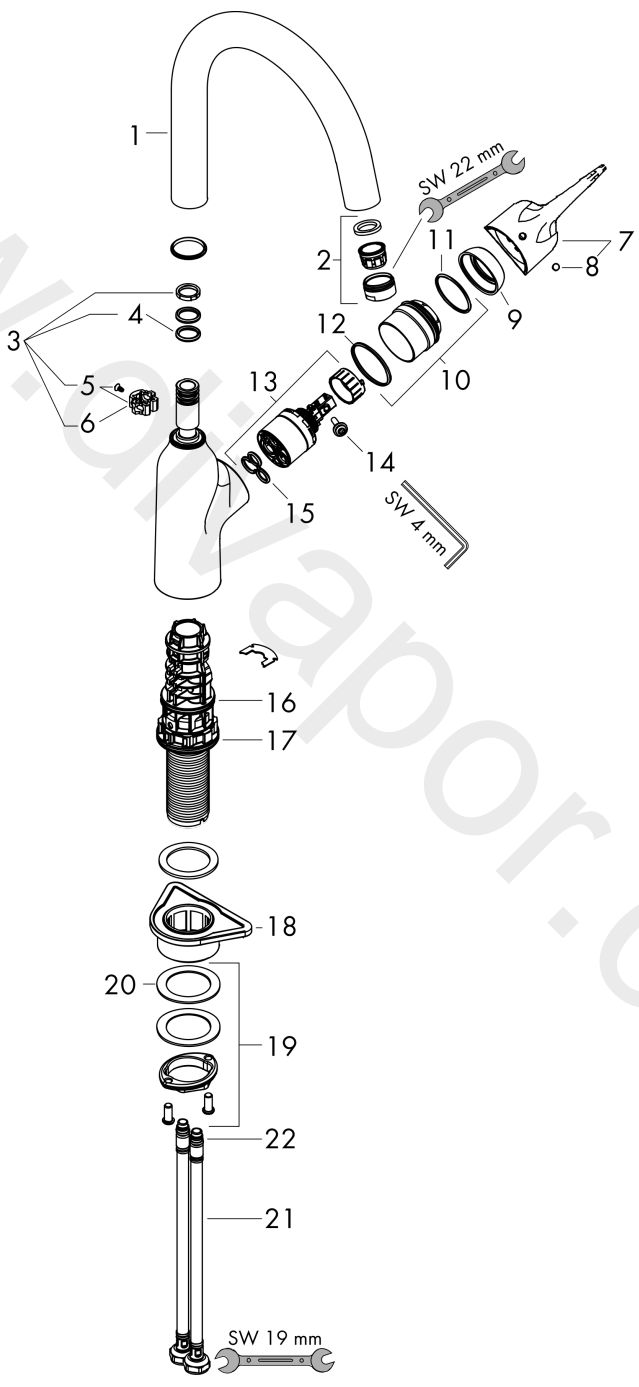

#### product features

- ComfortZone 220
- swivel range 360°
- normal spray
- connection dimension: DN15
- maximum flow rate at 3 bar: 10 l/min
- ceramic cartridge with Eco handle position for a reduced flowrate by up to 50%
- connection type: G 3/8 connections
- temperature limitation adjustable
- suitable for continuous flow water heaters
- WRAS 1901311
- WRAS 1901311 - Approval letter

### Scale drawing

### Flowchart

**Focus M43**  
**Single lever kitchen mixer 220, EcoSelection, 1jet**  
 Finish: **Chrome** Article Number: **71812000**

**Exploded Drawing**

Year of production: >10/18

**Focus M43****Single lever kitchen mixer 220, EcoSelection, 1jet**Finish: **Chrome** Article Number: **71812000****Spare part list**

Year of production: &gt;10/18

Pos.	Description	Article Number	Price	PU
1	spout cpl.	93347000	£ 173,00	1
2	aerator M24x1 (15 l/min)	13913000	£ 14,00	1
3	sealing set	92646000	£ 20,50	1
4	O-Ring 14x2,5	98189000	£ 3,30	1
5	screw	97662000	£ 9,00	1
6	axialring	97558000	£ 3,30	1
7	handle	93345000	£ 51,00	1
8	screw cover	96338000	£ 3,30	1
9	flange	97406000	£ 20,50	1
10	nut	93346000	£ 51,00	1
11	O-Ring 32x2	98193000	£ 3,30	1
12	O-ring 36x2	98156000	£ 3,30	1
13	cartridge, assy	95730000	£ 43,00	1
14	locking screw for handle	95140000	£ 6,10	1
15	seal	95008000	£ 9,00	1
16	O-ring 38x2	98396000	£ 3,30	1
17	O-ring 44x2,5	98162000	£ 3,30	1
18	support	97523000	£ 6,10	1
19	fixing set (special)	93253000	£ 20,50	1
20	lever collar	97548000	£ 3,30	1
21	connection hose 600 mm M8x0,75 G3/8	96556000	£ 25,00	1
22	O-ring 6,6x1,6	93019000	£ 3,30	1