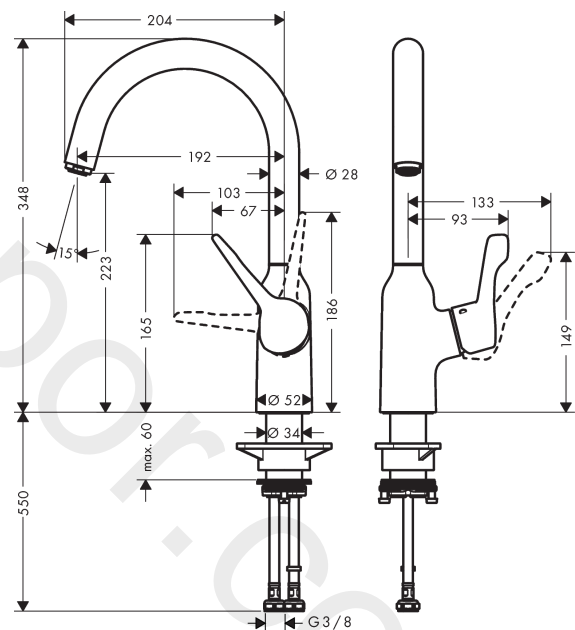

#### product features

- ComfortZone 220
- swivel range 360°
- normal spray
- connection dimension: DN15
- maximum flow rate at 3 bar: 10 l/min
- ceramic cartridge with Eco handle position for a reduced flowrate by up to 50%
- connection type: G 3/8 connections
- temperature limitation adjustable
- suitable for continuous flow water heaters
- WRAS 1901311
- WRAS 1901311 - Approval letter

### Technology

### Scale drawing

Year of production: &gt;10/18

Pos.	Description	Article Number	Price	PU
1	spout cpl.	93347000	£ 173,00	1
2	aerator M24x1 (15 l/min)	13913000	£ 14,00	1
3	sealing set	92646000	£ 20,50	1
4	O-Ring 14x2,5	98189000	£ 3,30	1
5	screw	97662000	£ 9,00	1
6	axialring	97558000	£ 3,30	1
7	handle	93345000	£ 51,00	1
8	screw cover	96338000	£ 3,30	1
9	flange	97406000	£ 20,50	1
10	nut	93346000	£ 51,00	1
11	O-Ring 32x2	98193000	£ 3,30	1
12	O-ring 36x2	98156000	£ 3,30	1
13	cartridge, assy	95730000	£ 43,00	1
14	locking screw for handle	95140000	£ 6,10	1
15	seal	95008000	£ 9,00	1
16	O-ring 38x2	98396000	£ 3,30	1
17	O-ring 44x2,5	98162000	£ 3,30	1
18	support	97523000	£ 6,10	1
19	fixing set (special)	93253000	£ 20,50	1
20	lever collar	97548000	£ 3,30	1
21	connection hose 600 mm M8x0,75 G3/8	96556000	£ 25,00	1
22	O-ring 6,6x1,6	93019000	£ 3,30	1