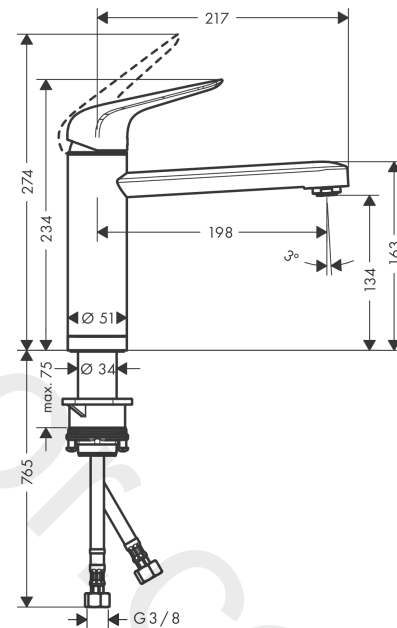

#### product features

- ComfortZone 120
- swivel range 360°
- installation in front of the window, can be laid flat, base height 51 mm
- normal spray
- connection dimension: DN15
- maximum flow rate at 3 bar: 12 l/min
- ceramic cartridge
- connection type: G 3/8 connections
- temperature limitation adjustable
- suitable for continuous flow water heaters

### Scale drawing

### Spare part list

Year of production: >10/18

Pos.	Description	Article Number	Price	PU
1	handle	93336000	-	1
2	screw cover	96338000	-	1
3	flange	97995000	-	1
4	nut	97996000	-	1
5	O-ring 41x2	98212000	-	1
6	cartridge, assy	92730000	-	1
7	locking screw for handle	95140000	-	1
8	seal	95008000	-	1
9	aerator M24x1 (15 l/min)	13913000	-	1
10	adapter for cartridge	98750000	-	1
11	O-Ring 30x2	98186000	-	1
12	sealing set	98702000	-	1
13	O-ring 25x2	98389000	-	1
14	O-ring 39x2	98158000	-	1
15	support	97523000	-	1
16	fixing set (Ø 34)	95049000	-	1
17	lever collar	97548000	-	1
18	connection hose 900 mm M8x0,75 G3/8	98758000	-	1
19	O-ring 7x1,5	98422000	-	1