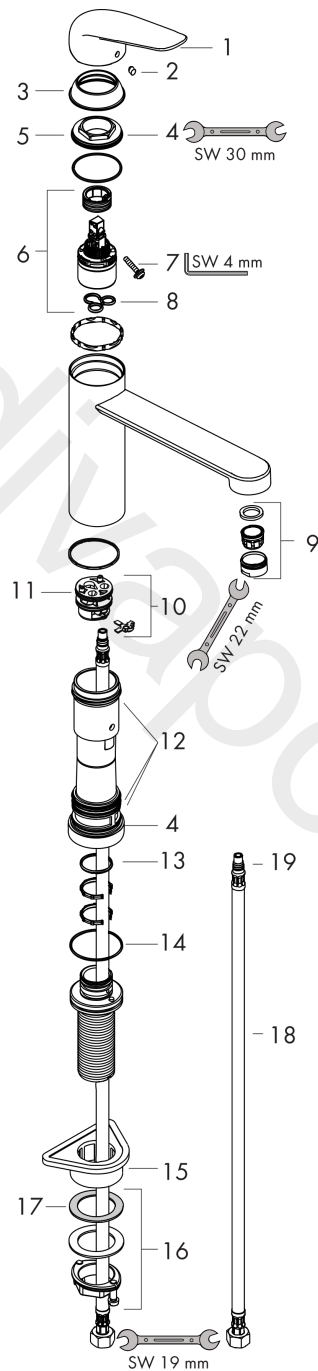

#### product features

- ComfortZone 120
- swivel range 360°
- installation in front of the window, can be laid flat, base height 51 mm
- normal spray
- connection dimension: DN15
- maximum flow rate at 3 bar: 12 l/min
- ceramic cartridge
- connection type: G 3/8 connections
- temperature limitation adjustable
- suitable for continuous flow water heaters

### Scale drawing

### Flowchart

**Focus M42**

**Single lever kitchen mixer 120, installation in front of a window, 1jet**

Finish: **Chrome** Article Number: **71807000**

**Exploded Drawing**

Year of production: >10/18

### Spare part list

Year of production: >10/18

Pos.	Description	Article Number	Price	PU
1	handle	93336000	-	1
2	screw cover	96338000	-	1
3	flange	97995000	-	1
4	nut	97996000	-	1
5	O-ring 41x2	98212000	-	1
6	cartridge, assy	92730000	-	1
7	locking screw for handle	95140000	-	1
8	seal	95008000	-	1
9	aerator M24x1 (15 l/min)	13913000	-	1
10	adapter for cartridge	98750000	-	1
11	O-Ring 30x2	98186000	-	1
12	sealing set	98702000	-	1
13	O-ring 25x2	98389000	-	1
14	O-ring 39x2	98158000	-	1
15	support	97523000	-	1
16	fixing set (Ø 34)	95049000	-	1
17	lever collar	97548000	-	1
18	connection hose 900 mm M8x0,75 G3/8	98758000	-	1
19	O-ring 7x1,5	98422000	-	1