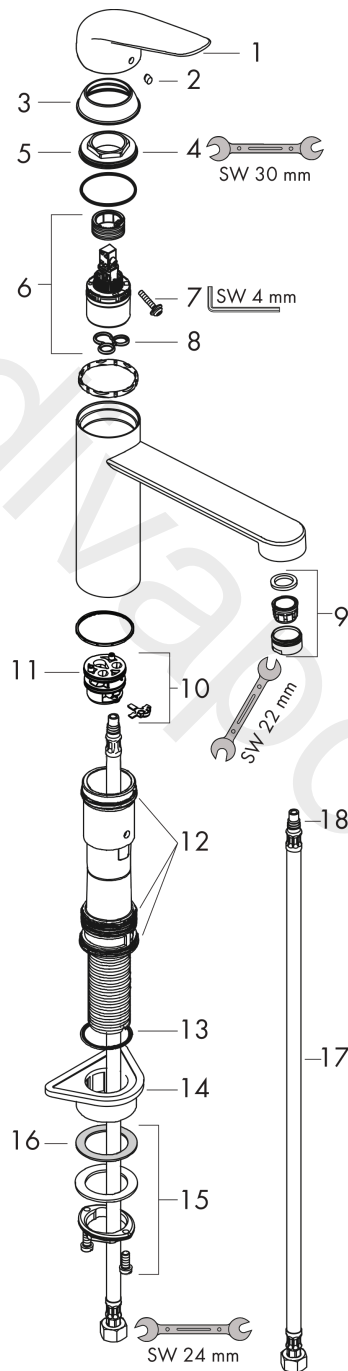

Focus M42

Single lever kitchen mixer 120, 1jet

Finish: **Chrome** Article Number: **71806019**

Exploded Drawing

Year of production: >10/18

Focus M42

Single lever kitchen mixer 120, 1jet

Finish: **Chrome** Article Number: **71806019**

Spare part list

Year of production: >10/18

Pos.	Description	Article Number	Price	PU
1	handle	93336000	-	1
2	screw cover	96338000	-	1
3	flange	97995000	-	1
4	nut	97996000	-	1
5	O-ring 41x2	98212000	-	1
6	cartridge, assy	92730000	-	1
7	locking screw for handle	95140000	-	1
8	seal	95008000	-	1
9	aerator M24x1 (5 l/min)	13185000	-	1
10	adapter for cartridge	98750000	-	1
11	O-Ring 30x2	98186000	-	1
12	sealing set	98702000	-	1
13	O-Ring 36x2,5	98190000	-	1
14	support	97523000	-	1
15	fixing set (Ø 34)	95049000	-	1
16	lever collar	97548000	-	1
17	connection hose 600 mm M8x0,75 G1/2	92482000	-	1
18	O-ring 6,6x1,6	93019000	-	1