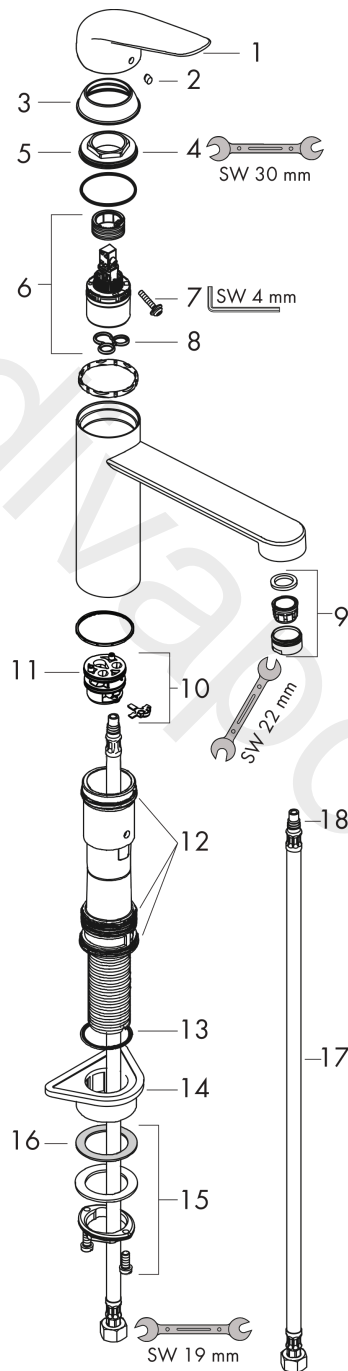

Focus M42
Single lever kitchen mixer 120, 1jet
 Finish: **Chrome** Article Number: **71806000**

Exploded Drawing

Year of production: >10/18

Focus M42

Single lever kitchen mixer 120, 1jet

Finish: **Chrome** Article Number: **71806000**

Spare part list

Year of production: >10/18

Pos.	Description	Article Number	Price	PU
1	handle	93336000	-	1
2	screw cover	96338000	-	1
3	flange	97995000	-	1
4	nut	97996000	-	1
5	O-ring 41x2	98212000	-	1
6	cartridge, assy	92730000	-	1
7	locking screw for handle	95140000	-	1
8	seal	95008000	-	1
9	aerator M24x1 (15 l/min)	13913000	-	1
10	adapter for cartridge	98750000	-	1
11	O-Ring 30x2	98186000	-	1
12	sealing set	98702000	-	1
13	O-Ring 36x2,5	98190000	-	1
14	support	97523000	-	1
15	fixing set (Ø 34)	95049000	-	1
16	lever collar	97548000	-	1
17	connection hose 600 mm M8x0,75 G3/8	96556000	-	1
18	O-ring 7x1,5	98422000	-	1