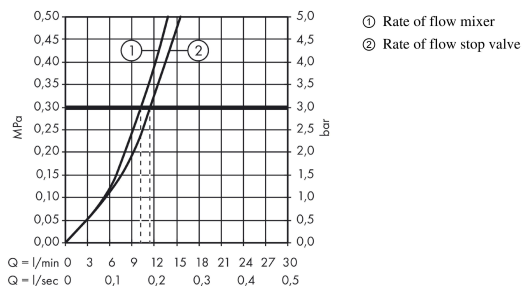

Focus M42

Single lever kitchen mixer 220, device shut-off valve, 1jet

Finish: **Chrome** Article Number: **71803000**

Description

product features

- ComfortZone 220
- swivel range adjustable in 2 steps 110° or 360°
- normal spray
- with integrated shut-off valve
- connection dimension: DN15
- maximum flow rate at 3 bar: 10 l/min
- ceramic cartridge
- connection type: G 3/8 connections
- temperature limitation adjustable
- suitable for continuous flow water heaters

Technology

Product image

Scale drawing

Flowchart

Focus M42

Single lever kitchen mixer 220, device shut-off valve, 1jet

Finish: **Chrome** Article Number: **71803000**

Exploded Drawing

Year of production: >10/18

Focus M42**Single lever kitchen mixer 220, device shut-off valve, 1jet**Finish: **Chrome** Article Number: **71803000****Spare part list**

Year of production: >10/18

Pos.	Description	Article Number	Price	PU
1	spout cpl.	93347000	-	1
2	aerator M24x1 (15 l/min)	13913000	-	1
3	set of locating rings (110° / 150°)	98486000	-	1
4	sealing set	92646000	-	1
5	O-Ring 14x2,5	98189000	-	1
6	screw	97662000	-	1
7	axialring	97558000	-	1
8	handle	93344000	-	1
9	screw cover	96338000	-	1
10	flange	97406000	-	1
11	nut	97209000	-	1
12	O-Ring 32x2	98193000	-	1
13	cartridge, assy	92730000	-	1
14	locking screw for handle	95140000	-	1
15	seal	95008000	-	1
16	shut off unit right closing	98817000	-	1
17	handle	95629000	-	1
18	handle fixing set	98932000	-	1
19	O-Ring 46x2	98195000	-	1
20	flat seal	97674000	-	1
21	support	97523000	-	1
22	fixing set (Ø 34)	95049000	-	1
23	lever collar	97548000	-	1
24	connection hose 900 mm M8x0,75 G3/8	98758000	-	1
25	O-ring 7x1,5	98422000	-	1