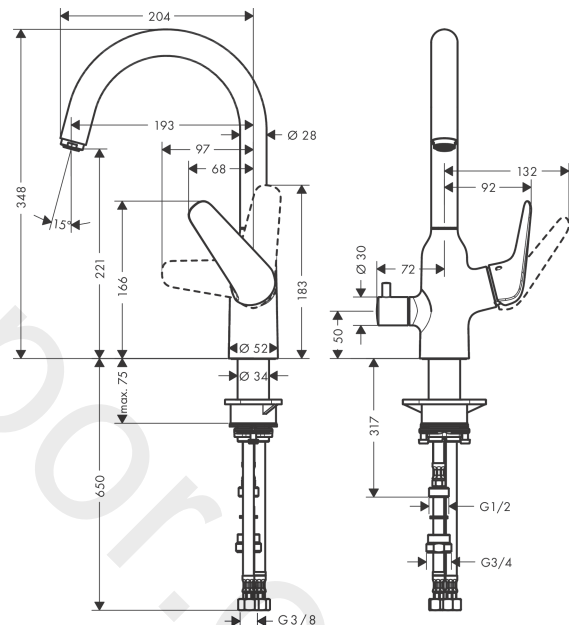

Focus M42

Single lever kitchen mixer 220, device shut-off valve, 1jet

Finish: **Chrome** Article Number: **71803000**

Description

product features

- ComfortZone 220
- swivel range adjustable in 2 steps 110° or 360°
- normal spray
- with integrated shut-off valve
- connection dimension: DN15
- maximum flow rate at 3 bar: 10 l/min
- ceramic cartridge
- connection type: G 3/8 connections
- temperature limitation adjustable
- suitable for continuous flow water heaters

Technology

Product image

Scale drawing

Flowchart

Focus M42

Single lever kitchen mixer 220, device shut-off valve, 1jet

Finish: **Chrome** Article Number: **71803000**

Exploded Drawing

Year of production: >10/18

Focus M42**Single lever kitchen mixer 220, device shut-off valve, 1jet**Finish: **Chrome** Article Number: **71803000****Spare part list**

Year of production: >10/18

Pos.	Description	Article Number	Price	PU
1	spout cpl.	93347000	-	1
2	aerator M24x1 (15 l/min)	13913000	-	1
3	set of locating rings (110° / 150°)	98486000	-	1
4	sealing set	92646000	-	1
5	O-Ring 14x2,5	98189000	-	1
6	screw	97662000	-	1
7	axialring	97558000	-	1
8	handle	93344000	-	1
9	screw cover	96338000	-	1
10	flange	97406000	-	1
11	nut	97209000	-	1
12	O-Ring 32x2	98193000	-	1
13	cartridge, assy	92730000	-	1
14	locking screw for handle	95140000	-	1
15	seal	95008000	-	1
16	shut off unit right closing	98817000	-	1
17	handle	95629000	-	1
18	handle fixing set	98932000	-	1
19	O-Ring 46x2	98195000	-	1
20	flat seal	97674000	-	1
21	support	97523000	-	1
22	fixing set (Ø 34)	95049000	-	1
23	lever collar	97548000	-	1
24	connection hose 900 mm M8x0,75 G3/8	98758000	-	1
25	O-ring 7x1,5	98422000	-	1