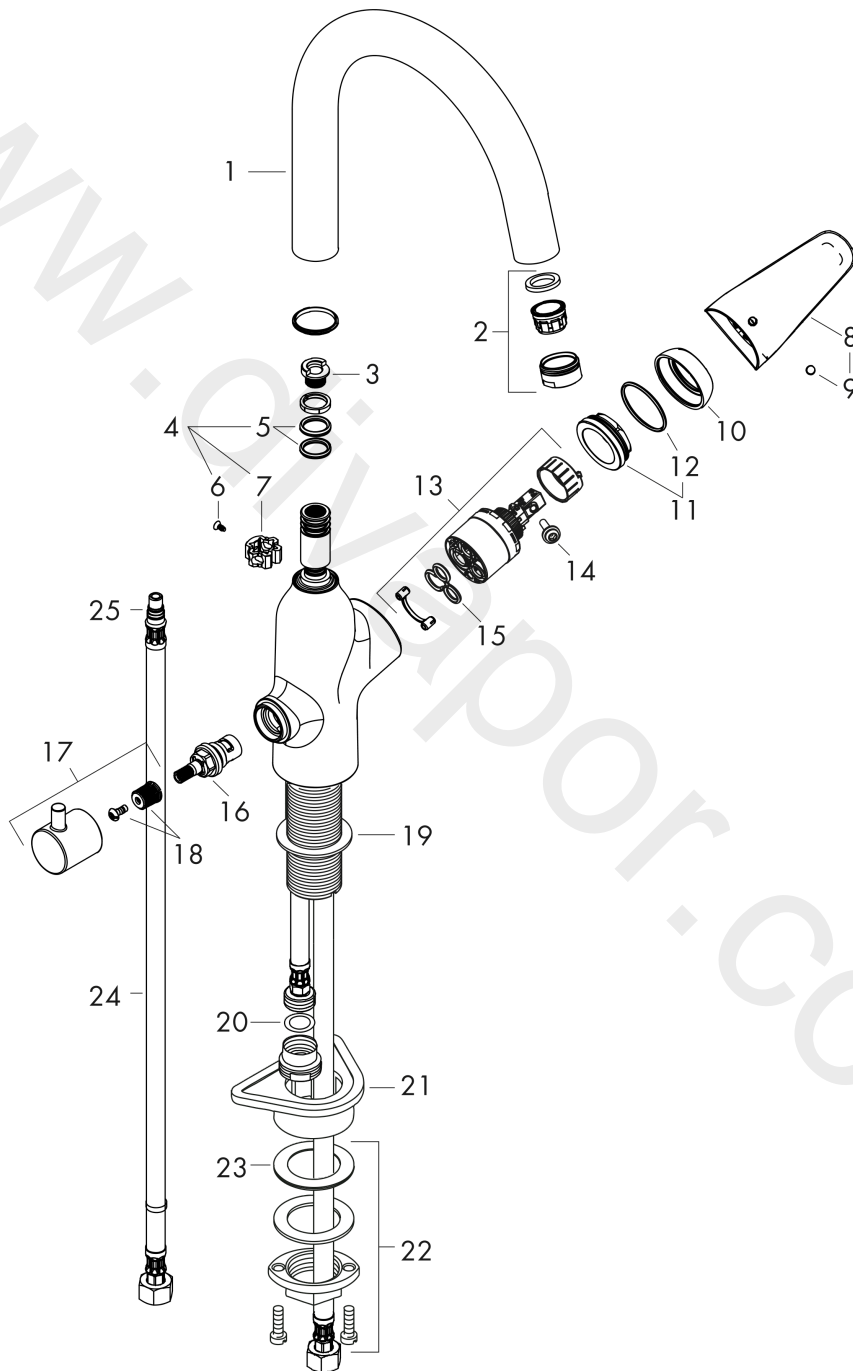

Focus M42

Single lever kitchen mixer 220, device shut-off valve, 1jet

Finish: **Chrome** Article Number: **71803000**

Description

product features

- ComfortZone 220
- swivel range adjustable in 2 steps 110° or 360°
- normal spray
- with integrated shut-off valve
- connection dimension: DN15
- maximum flow rate at 3 bar: 10 l/min
- ceramic cartridge
- connection type: G 3/8 connections
- temperature limitation adjustable
- suitable for continuous flow water heaters

Technology

Product image

Scale drawing

Flowchart

Focus M42

Single lever kitchen mixer 220, device shut-off valve, 1jet

Finish: **Chrome** Article Number: **71803000**

Exploded Drawing

Year of production: >10/18

Focus M42**Single lever kitchen mixer 220, device shut-off valve, 1jet**Finish: **Chrome** Article Number: **71803000****Spare part list**

Year of production: >10/18

Pos.	Description	Article Number	Price	PU
1	spout cpl.	93347000	-	1
2	aerator M24x1 (15 l/min)	13913000	-	1
3	set of locating rings (110° / 150°)	98486000	-	1
4	sealing set	92646000	-	1
5	O-Ring 14x2,5	98189000	-	1
6	screw	97662000	-	1
7	axialring	97558000	-	1
8	handle	93344000	-	1
9	screw cover	96338000	-	1
10	flange	97406000	-	1
11	nut	97209000	-	1
12	O-Ring 32x2	98193000	-	1
13	cartridge, assy	92730000	-	1
14	locking screw for handle	95140000	-	1
15	seal	95008000	-	1
16	shut off unit right closing	98817000	-	1
17	handle	95629000	-	1
18	handle fixing set	98932000	-	1
19	O-Ring 46x2	98195000	-	1
20	flat seal	97674000	-	1
21	support	97523000	-	1
22	fixing set (Ø 34)	95049000	-	1
23	lever collar	97548000	-	1
24	connection hose 900 mm M8x0,75 G3/8	98758000	-	1
25	O-ring 7x1,5	98422000	-	1