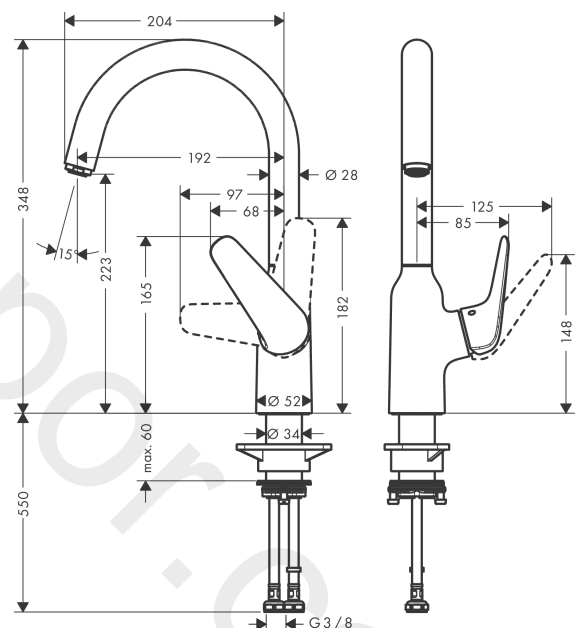

Scale drawing