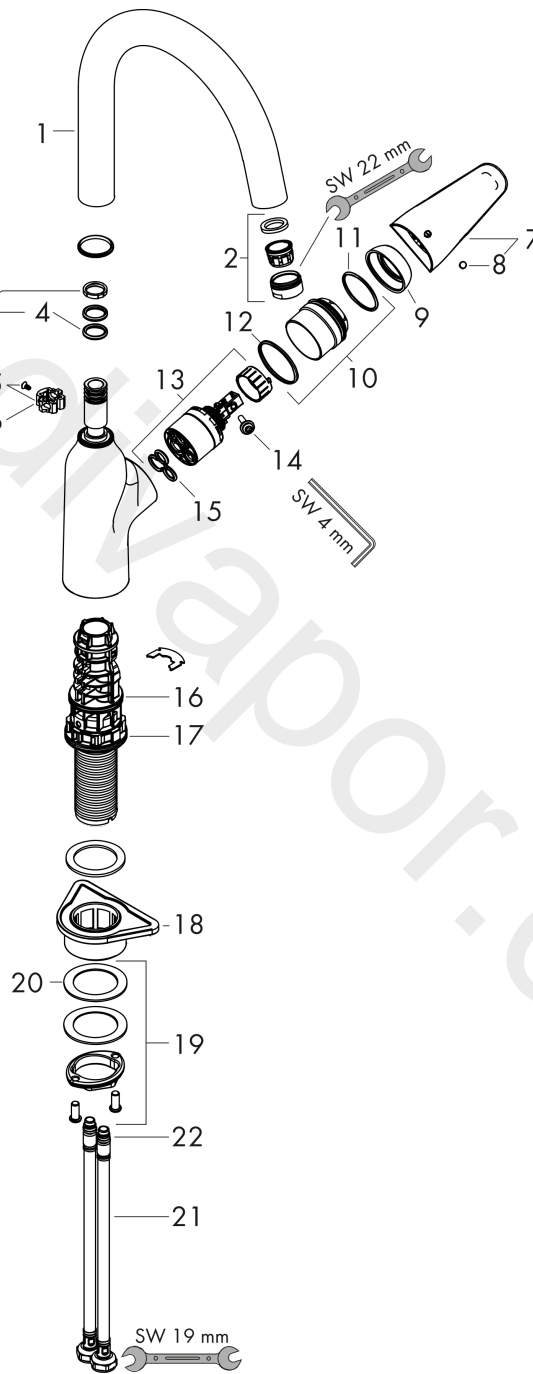

Focus M42

Single lever kitchen mixer 220, 1jet

Finish: **Stainless Steel Finish** Article Number: **71802800**

Exploded Drawing

Year of production: >10/18

Focus M42

Single lever kitchen mixer 220, 1jet

Finish: **Stainless Steel Finish** Article Number: **71802800**

Spare part list

Year of production: >10/18

Pos.	Description	Article Number	Price	PU
1	spout cpl.	93347800	£ 260,00	1
2	aerator M24x1 (15 l/min)	13913800	£ 25,00	1
3	sealing set	92646000	£ 20,50	1
4	O-Ring 14x2,5	98189000	£ 3,30	1
5	screw	97662000	£ 9,00	1
6	axialring	97558000	£ 3,30	1
7	handle	93344800	-	1
8	screw cover	96338000	£ 3,30	1
9	flange	97406800	£ 35,00	1
10	nut	93346000	£ 51,00	1
11	O-Ring 32x2	98193000	£ 3,30	1
12	O-ring 36x2	98156000	£ 3,30	1
13	cartridge, assy	92730000	£ 35,00	1
14	locking screw for handle	95140000	£ 6,10	1
15	seal	95008000	£ 9,00	1
16	O-ring 38x2	98396000	£ 3,30	1
17	O-ring 44x2,5	98162000	£ 3,30	1
18	support	97523000	£ 6,10	1
19	fixing set (special)	93253000	£ 20,50	1
20	lever collar	97548000	£ 3,30	1
21	connection hose 600 mm M8x0,75 G3/8	96556000	£ 25,00	1
22	O-ring 6,6x1,6	93019000	£ 3,30	1