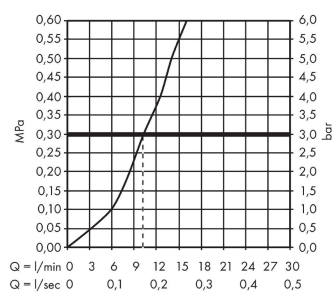

Focus M42

Single lever kitchen mixer 220, 1jet

Finish: **Chrome** Article Number: **71802000**

Description

product features

- ComfortZone 220
- swivel range 360°
- normal spray
- connection dimension: DN15
- maximum flow rate at 3 bar: 10 l/min
- ceramic cartridge
- connection type: G 3/8 connections
- temperature limitation adjustable
- suitable for continuous flow water heaters
- WRAS 1901311
- WRAS 1901311 - Approval letter

Article Details

Price excl. VAT

220,83 £

Technology

Certificates / Sustainability

Product image

Scale drawing

Flowchart