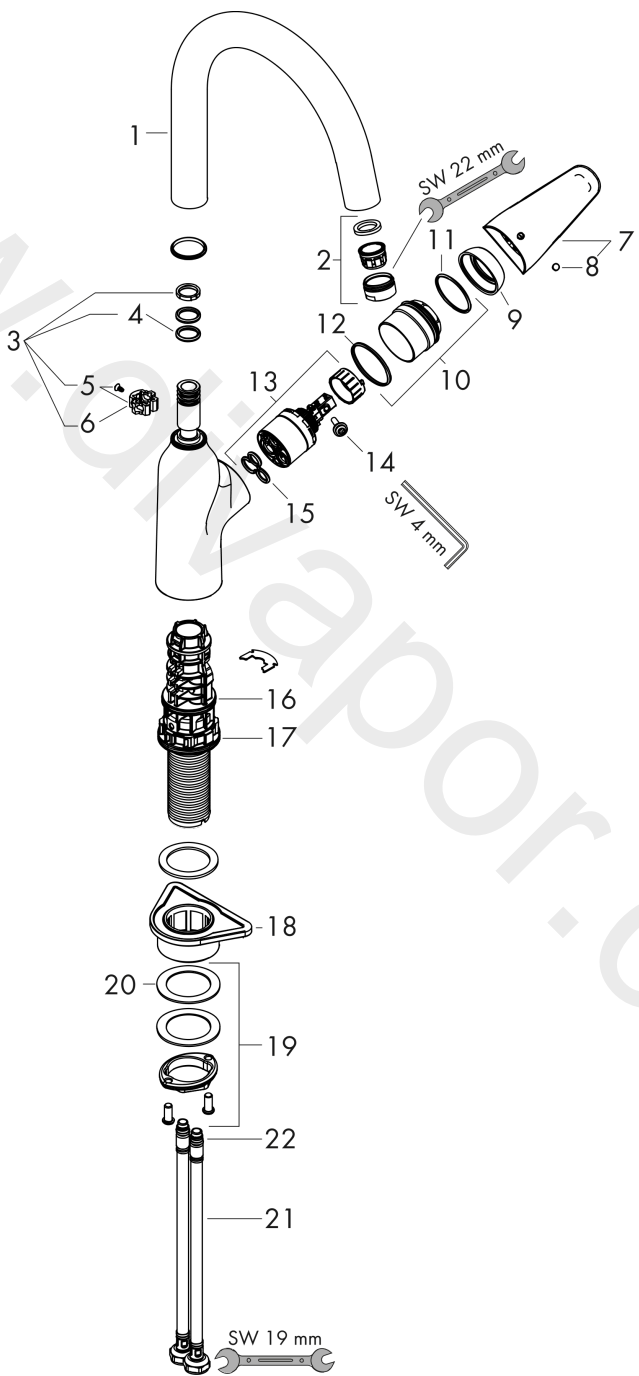

Focus M42

Single lever kitchen mixer 220, 1jet

Finish: **Chrome** Article Number: **71802000**

Description

product features

- ComfortZone 220
- swivel range 360°
- normal spray
- connection dimension: DN15
- maximum flow rate at 3 bar: 10 l/min
- ceramic cartridge
- connection type: G 3/8 connections
- temperature limitation adjustable
- suitable for continuous flow water heaters
- WRAS 1901311
- WRAS 1901311 - Approval letter

Article Details

Price excl. VAT

220,83 £

Technology

Certificates / Sustainability

Product image

Scale drawing

Flowchart

Focus M42
Single lever kitchen mixer 220, 1jet
 Finish: **Chrome** Article Number: **71802000**

Exploded Drawing

Year of production: >10/18

Focus M42**Single lever kitchen mixer 220, 1jet**Finish: **Chrome** Article Number: **71802000****Spare part list**

Year of production: >10/18

Pos.	Description	Article Number	Price	PU
1	spout cpl.	93347000	£ 173,00	1
2	aerator M24x1 (15 l/min)	13913000	£ 14,00	1
3	sealing set	92646000	£ 20,50	1
4	O-Ring 14x2,5	98189000	£ 3,30	1
5	screw	97662000	£ 9,00	1
6	axialring	97558000	£ 3,30	1
7	handle	93344000	-	1
8	screw cover	96338000	£ 3,30	1
9	flange	97406000	£ 20,50	1
10	nut	93346000	£ 51,00	1
11	O-Ring 32x2	98193000	£ 3,30	1
12	O-ring 36x2	98156000	£ 3,30	1
13	cartridge, assy	92730000	£ 35,00	1
14	locking screw for handle	95140000	£ 6,10	1
15	seal	95008000	£ 9,00	1
16	O-ring 38x2	98396000	£ 3,30	1
17	O-ring 44x2,5	98162000	£ 3,30	1
18	support	97523000	£ 6,10	1
19	fixing set (special)	93253000	£ 20,50	1
20	lever collar	97548000	£ 3,30	1
21	connection hose 600 mm M8x0,75 G3/8	96556000	£ 25,00	1
22	O-ring 6,6x1,6	93019000	£ 3,30	1