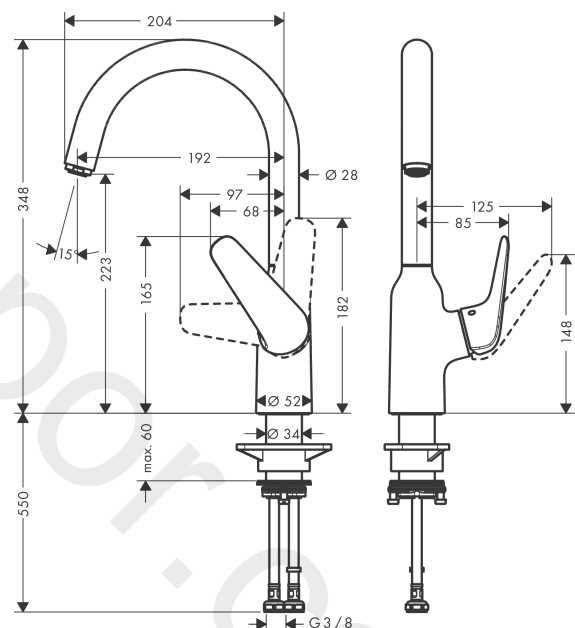

Focus M42

Single lever kitchen mixer 220, 1jet

Finish: **Chrome** Article Number: **71802000**

Description

product features

- ComfortZone 220
- swivel range 360°
- normal spray
- connection dimension: DN15
- maximum flow rate at 3 bar: 10 l/min
- ceramic cartridge
- connection type: G 3/8 connections
- temperature limitation adjustable
- suitable for continuous flow water heaters
- WRAS 1901311
- WRAS 1901311 - Approval letter

Article Details

Price excl. VAT

220,83 £

Technology

Certificates / Sustainability

Product image

Scale drawing

Flowchart

Focus M42
Single lever kitchen mixer 220, 1jet
 Finish: **Chrome** Article Number: **71802000**

Exploded Drawing

Year of production: >10/18

Focus M42**Single lever kitchen mixer 220, 1jet**Finish: **Chrome** Article Number: **71802000****Spare part list**

Year of production: >10/18

Pos.	Description	Article Number	Price	PU
1	spout cpl.	93347000	£ 173,00	1
2	aerator M24x1 (15 l/min)	13913000	£ 14,00	1
3	sealing set	92646000	£ 20,50	1
4	O-Ring 14x2,5	98189000	£ 3,30	1
5	screw	97662000	£ 9,00	1
6	axialring	97558000	£ 3,30	1
7	handle	93344000	-	1
8	screw cover	96338000	£ 3,30	1
9	flange	97406000	£ 20,50	1
10	nut	93346000	£ 51,00	1
11	O-Ring 32x2	98193000	£ 3,30	1
12	O-ring 36x2	98156000	£ 3,30	1
13	cartridge, assy	92730000	£ 35,00	1
14	locking screw for handle	95140000	£ 6,10	1
15	seal	95008000	£ 9,00	1
16	O-ring 38x2	98396000	£ 3,30	1
17	O-ring 44x2,5	98162000	£ 3,30	1
18	support	97523000	£ 6,10	1
19	fixing set (special)	93253000	£ 20,50	1
20	lever collar	97548000	£ 3,30	1
21	connection hose 600 mm M8x0,75 G3/8	96556000	£ 25,00	1
22	O-ring 6,6x1,6	93019000	£ 3,30	1