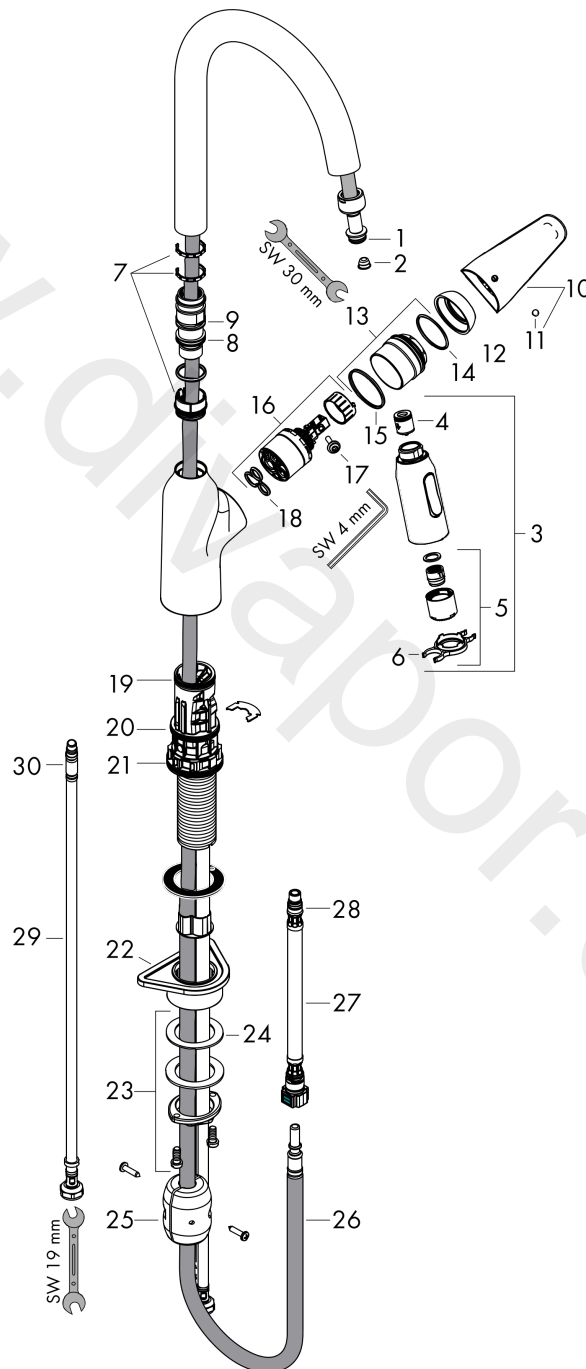

Focus M42

Single lever kitchen mixer 180, pull-out spray, 2jet

Finish: **Stainless Steel Finish** Article Number: **71801800**

Description

product features

- ComfortZone 180
- swivel range 360°
- laminar spray, shower spray
- lockable shower spray, spray returns through pressing spray diverter and spray returns automatically through handle closing
- MagFit magnetic shower support
- quick connect hose
- connection dimension: DN15
- maximum flow rate at 3 bar: 8 l/min
- ceramic cartridge
- connection type: G 3/8 connections
- temperature limitation adjustable
- integrated non-return valve
- suitable for continuous flow water heaters
- extension length up to 50 cm

Finish: **Stainless Steel Finish** Article Number: **71801800**

Exploded Drawing

Year of production: >10/18

Focus M42**Single lever kitchen mixer 180, pull-out spray, 2jet**Finish: **Stainless Steel Finish** Article Number: **71801800****Spare part list**