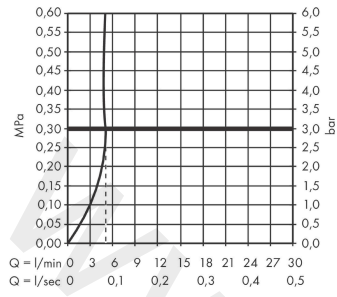

### Scale drawing

**Focus M42**

**Single lever kitchen mixer 180, pull-out spray, 2jet**

Finish: **Chrome** Article Number: **71801007**

**Flowchart**

**Focus M42**

**Single lever kitchen mixer 180, pull-out spray, 2jet**