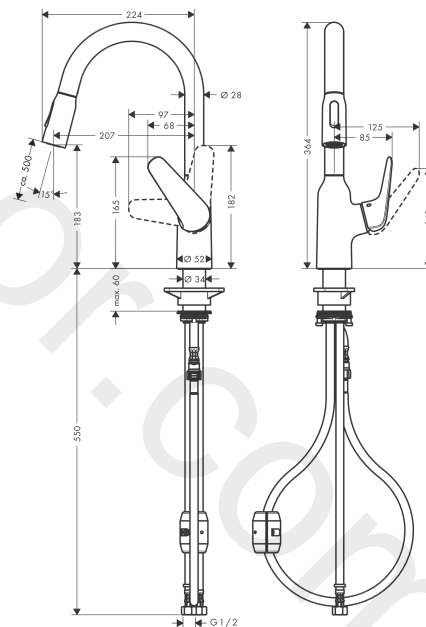

#### product features

- consists of: single lever kitchen mixer, hose box
- ComfortZone 160
- swivel range 360°
- laminar spray, shower spray
- lockable shower spray, spray returns through pressing spray diverter
- MagFit magnetic shower support
- quick connect hose
- connection dimension: DN15
- maximum flow rate at 3 bar: 11 l/min
- ceramic cartridge
- connection type: G ½ connections
- temperature limitation adjustable
- integrated non-return valve
- suitable for continuous flow water heaters
- extension length up to 50 cm

### Scale drawing

**Focus M42**

**Single lever kitchen mixer 180, pull-out spray, 2jet**

Finish: **Chrome** Article Number: **71801007**

**Flowchart**

**Focus M42**

**Single lever kitchen mixer 180, pull-out spray, 2jet**

Finish: **Chrome** Article Number: **71801007**

**Exploded Drawing**

Year of production: >10/18

**Focus M42****Single lever kitchen mixer 180, pull-out spray, 2jet**Finish: **Chrome** Article Number: **71801007****Spare part list**