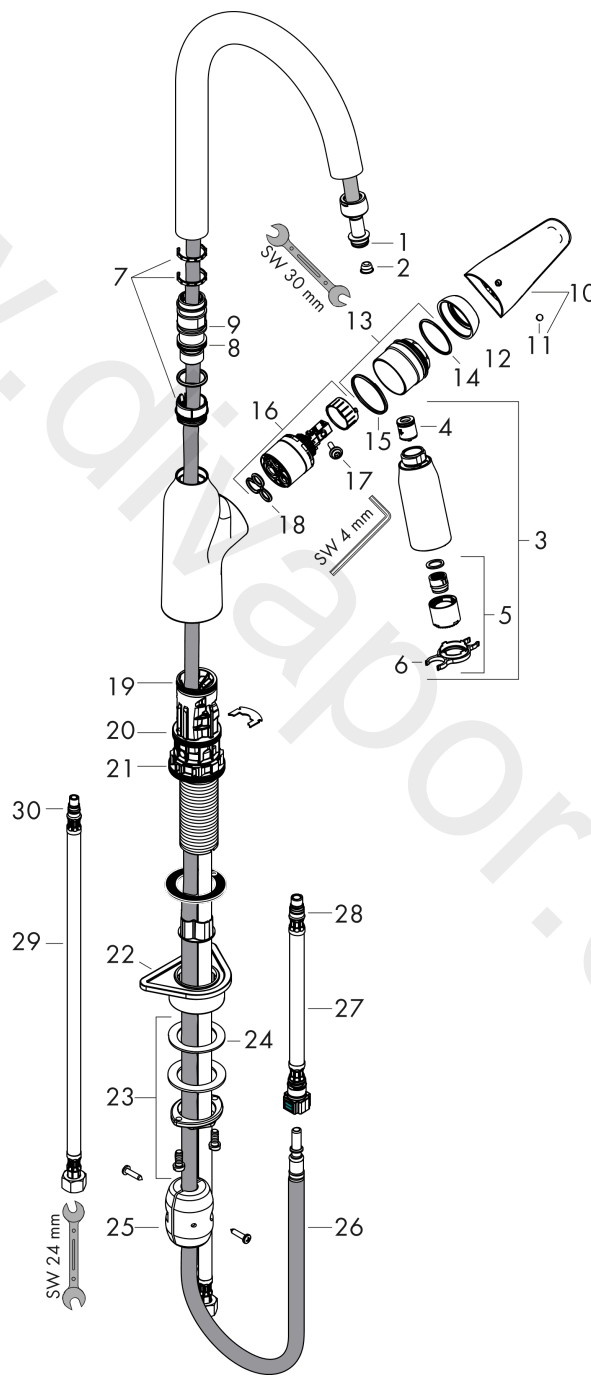

### Scale drawing

**Focus M42**

**Single lever kitchen mixer 180, pull-out spray, 2jet**

Finish: **Chrome** Article Number: **71801007**

**Flowchart**

**Focus M42**

**Single lever kitchen mixer 180, pull-out spray, 2jet**

Finish: **Chrome** Article Number: **71801007**

**Exploded Drawing**

Year of production: >10/18

**Focus M42****Single lever kitchen mixer 180, pull-out spray, 2jet**Finish: **Chrome** Article Number: **71801007****Spare part list**

Year of production: &gt;10/18

Pos.	Description	Article Number	Price	PU
1	O-ring 11x2	98127000	£ 3,30	1
2	filter	97735000	£ 3,30	1
3	handspray	93343000	£ 173,00	1
4	set of non return valves DW 15	94074000	£ 16,10	1
5	spray former	93342000	£ 51,00	1
6	service tool	95910000	£ 9,00	1
7	set of lever collars	98365000	£ 9,00	1
8	O-ring 21x2,5	98211000	£ 3,30	1
9	O-ring 22x1,5	98173000	£ 3,30	1
10	handle	93344000	-	1
11	screw cover	96338000	£ 3,30	1
12	flange	97406000	£ 20,50	1
13	nut	93346000	£ 51,00	1
14	O-Ring 32x2	98193000	£ 3,30	1
15	O-ring 36x2	98156000	£ 3,30	1
16	cartridge, assy	92730000	£ 35,00	1
17	locking screw for handle	95140000	£ 6,10	1
18	seal	95008000	£ 9,00	1
19	O-ring 30x1,5	98433000	£ 3,30	1
20	O-ring 38x2	98396000	£ 3,30	1
21	O-ring 44x2,5	98162000	£ 3,30	1
22	support	97523000	£ 6,10	1
23	fixing set (special)	93253000	£ 20,50	1
24	lever collar	97548000	£ 3,30	1
25	weight	92500000	£ 43,00	1
26	hose 1,50 m	95507000	£ 79,00	1
27	connection hose 600 mm M10x1	95561000	£ 25,00	1
28	O-ring 8x1,5	98423000	£ 3,30	1
29	connection hose 600 mm M8x0,75 G3/8	96556000	£ 25,00	1
30	O-ring 6,6x1,6	93019000	£ 3,30	1