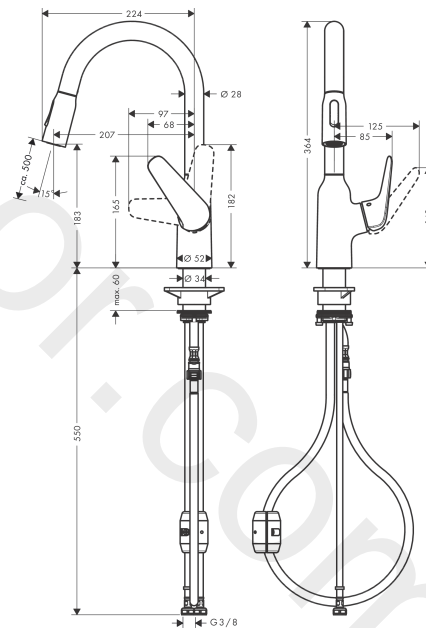

Scale drawing