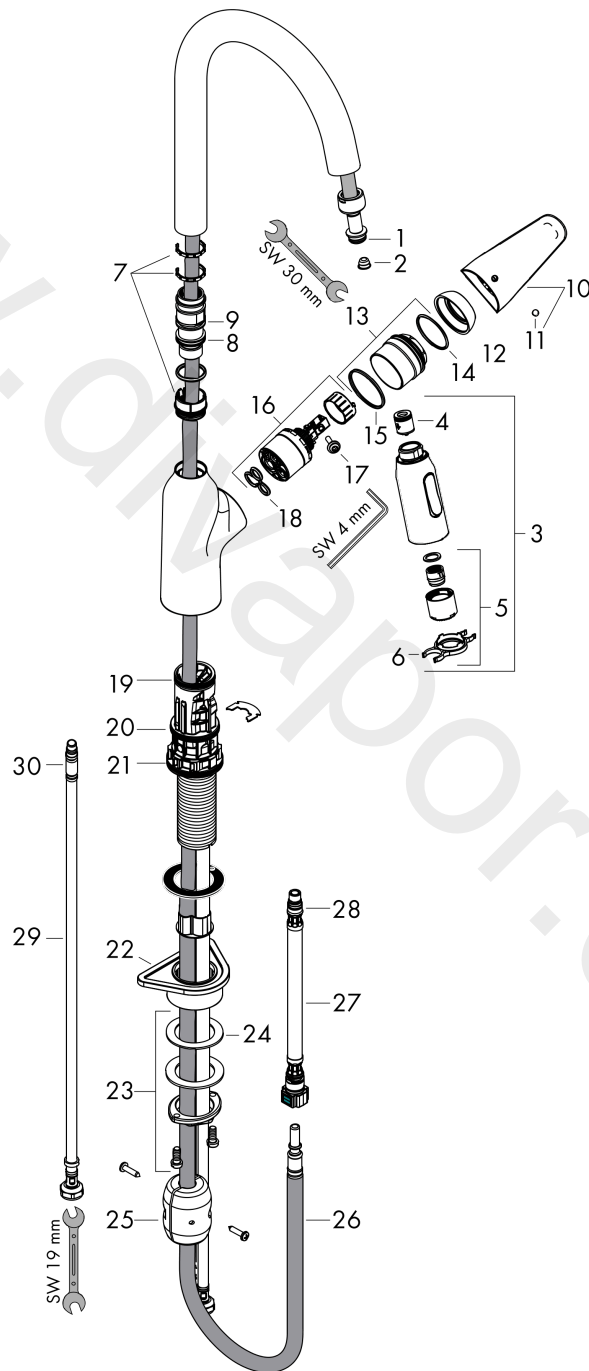

Focus M42

Single lever kitchen mixer 180, pull-out spray, 2jet

Finish: **Chrome** Article Number: **71801000**

Exploded Drawing

Year of production: >10/18

Focus M42

Single lever kitchen mixer 180, pull-out spray, 2jet

Finish: **Chrome** Article Number: **71801000**

Spare part list

Year of production: >10/18

Pos.	Description	Article Number	Price	PU
1	O-ring 11x2	98127000	£ 3,30	1
2	filter	97735000	£ 3,30	1
3	handspray	93343000	£ 173,00	1
4	set of non return valves DW 15	94074000	£ 16,10	1
5	spray former	93342000	£ 51,00	1
6	service tool	95910000	£ 9,00	1
7	set of lever collars	93428000	£ 3,30	1
8	O-ring 21x2,5	98211000	£ 3,30	1
9	O-ring 22x1,5	98173000	£ 3,30	1
10	handle	93344000	-	1
11	screw cover	96338000	£ 3,30	1
12	flange	97406000	£ 20,50	1
13	nut	93346000	£ 51,00	1
14	O-Ring 32x2	98193000	£ 3,30	1
15	O-ring 36x2	98156000	£ 3,30	1
16	cartridge, assy	92730000	£ 35,00	1
17	locking screw for handle	95140000	£ 6,10	1
18	seal	95008000	£ 9,00	1
19	O-ring 30x1,5	98433000	£ 3,30	1
20	O-ring 38x2	98396000	£ 3,30	1
21	O-ring 44x2,5	98162000	£ 3,30	1
22	support	97523000	£ 6,10	1
23	fixing set (special)	93253000	£ 20,50	1
24	lever collar	97548000	£ 3,30	1
25	weight	92500000	£ 43,00	1
26	hose 1,50 m	95507000	£ 79,00	1
27	connection hose 600 mm M10x1	95561000	£ 25,00	1
28	O-ring 8x1,5	98423000	£ 3,30	1
29	connection hose 600 mm M8x0,75 G3/8	96556000	£ 25,00	1
30	O-ring 6,6x1,6	93019000	£ 3,30	1