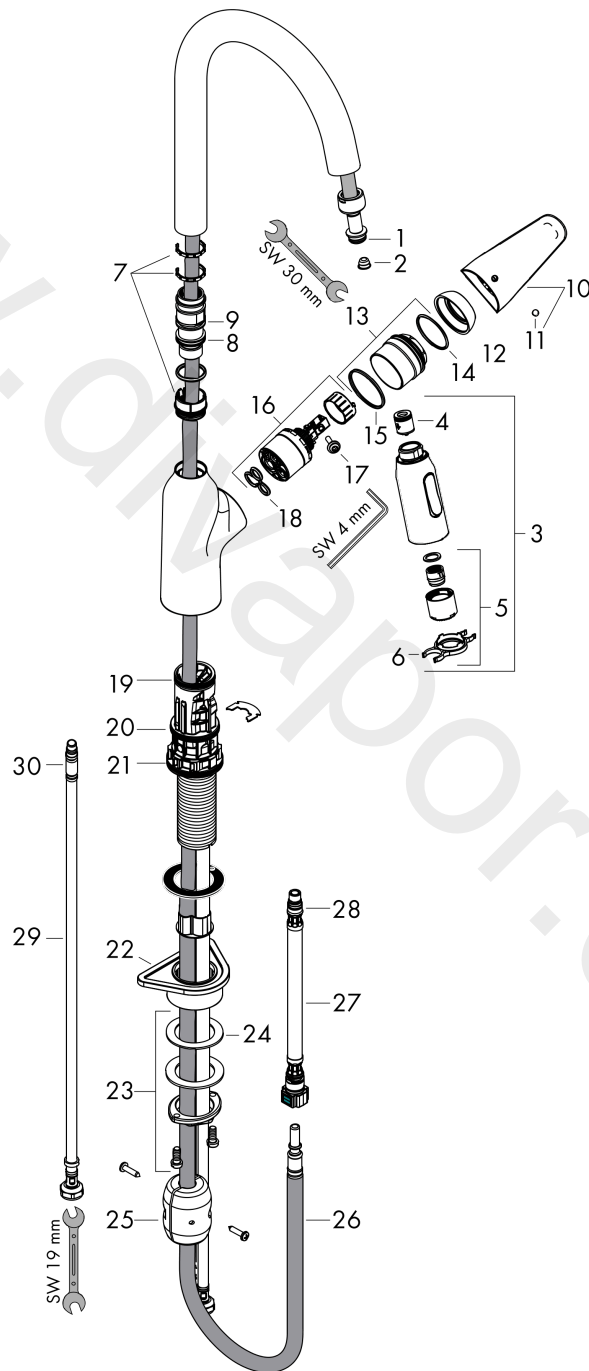

Focus M42

Single lever kitchen mixer 220, pull-out spray, 2jet

Finish: **Stainless Steel Finish** Article Number: **71800800**

Description

product features

- ComfortZone 220
- swivel range 360°
- laminar spray, shower spray
- lockable shower spray, spray returns through pressing spray diverter and spray returns automatically through handle closing
- MagFit magnetic shower support
- quick connect hose
- connection dimension: DN15
- maximum flow rate at 3 bar: 8 l/min
- ceramic cartridge
- connection type: G 3/8 connections
- temperature limitation adjustable
- integrated non-return valve
- suitable for continuous flow water heaters
- extension length up to 50 cm

Finish: **Stainless Steel Finish** Article Number: **71800800**

Exploded Drawing

Year of production: >10/18

Focus M42**Single lever kitchen mixer 220, pull-out spray, 2jet**Finish: **Stainless Steel Finish** Article Number: **71800800****Spare part list**