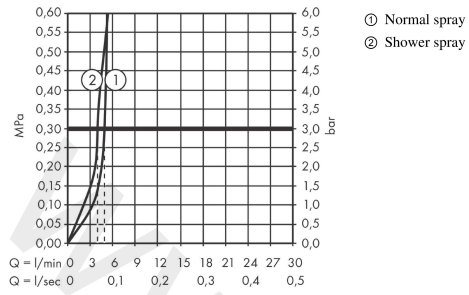

### Scale drawing

**Focus M42**

**Single lever kitchen mixer 220, pull-out spray, 2jet**

Finish: **Chrome** Article Number: **71800019**

**Flowchart**

www.divapor.com

**Focus M42**  
**Single lever kitchen mixer 220, pull-out spray, 2jet**  
 Finish: **Chrome** Article Number: **71800019**