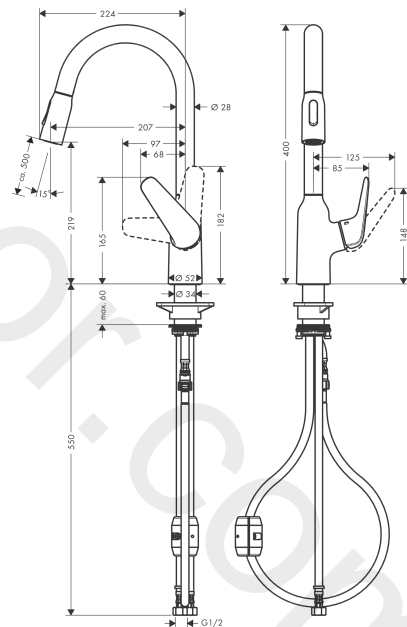

Scale drawing