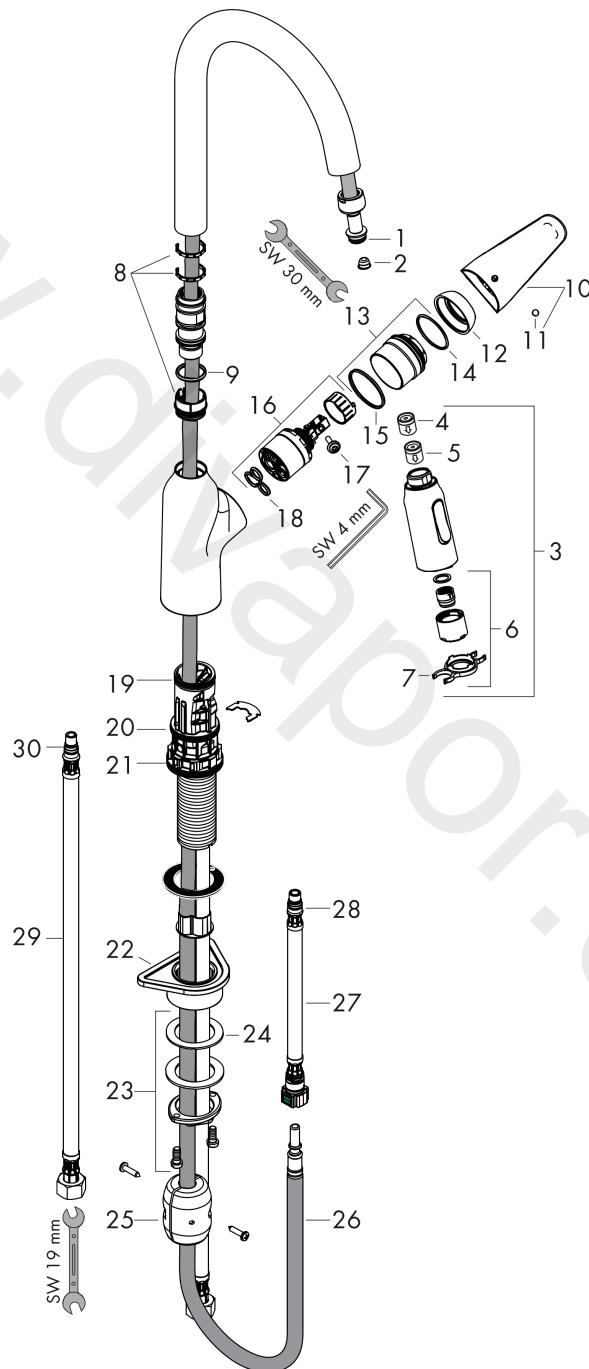

#### product features

- ComfortZone 240
- swivel range 360°
- laminar spray, shower spray
- lockable shower spray, spray returns through pressing spray diverter
- MagFit magnetic shower support
- quick connect hose
- connection dimension: DN15
- maximum flow rate at 3 bar: 4,7 l/min
- ceramic cartridge
- connection type: G 1/2 connections
- temperature limitation adjustable
- integrated non-return valve
- suitable for continuous flow water heaters
- extension length up to 50 cm

### Scale drawing

**Focus M42**

**Single lever kitchen mixer 220, pull-out spray, 2jet**

Finish: **Chrome** Article Number: **71800019**

**Flowchart**

www.divapor.com

**Focus M42**  
**Single lever kitchen mixer 220, pull-out spray, 2jet**  
 Finish: **Chrome** Article Number: **71800019**

Exploded Drawing

Year of production: >01/19

**Focus M42****Single lever kitchen mixer 220, pull-out spray, 2jet**Finish: **Chrome** Article Number: **71800019****Spare part list**

Year of production: &gt;01/19