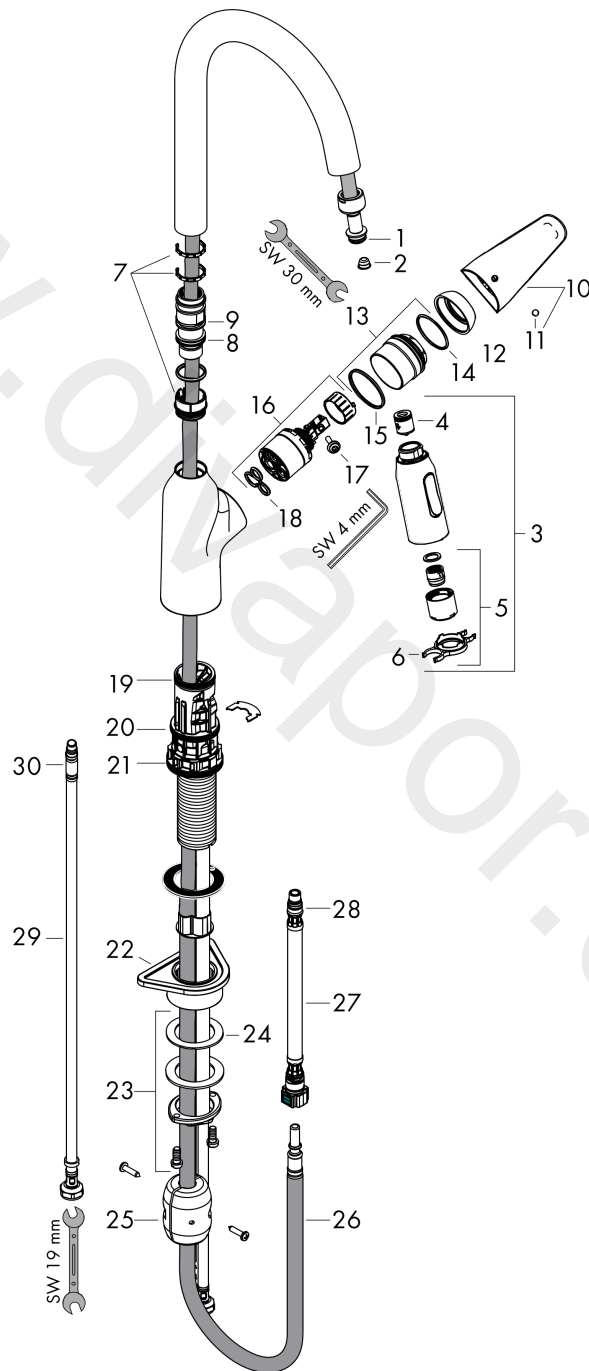

Focus M42

Single lever kitchen mixer 220, pull-out spray, 2jet

Finish: **Chrome** Article Number: **71800000**

Description

product features

- ComfortZone 220
- swivel range 360°
- laminar spray, shower spray
- lockable shower spray, spray returns through pressing spray diverter and spray returns automatically through handle closing
- MagFit magnetic shower support
- quick connect hose
- connection dimension: DN15
- maximum flow rate at 3 bar: 8 l/min
- ceramic cartridge
- connection type: G 3/8 connections
- temperature limitation adjustable
- integrated non-return valve
- suitable for continuous flow water heaters
- extension length up to 50 cm

Exploded Drawing

Year of production: >10/18

Focus M42

Single lever kitchen mixer 220, pull-out spray, 2jet

Finish: **Chrome** Article Number: **71800000**

Spare part list

Year of production: >10/18

Pos.	Description	Article Number	Price	PU
1	O-ring 11x2	98127000	£ 3,30	1
2	filter	97735000	£ 3,30	1
3	handspray	93343000	£ 173,00	1
4	set of non return valves DW 15	94074000	£ 16,10	1
5	spray former	93342000	£ 51,00	1
6	service tool	95910000	£ 9,00	1
7	set of lever collars	98365000	£ 9,00	1
8	O-ring 21x2,5	98211000	£ 3,30	1
9	O-ring 22x1,5	98173000	£ 3,30	1
10	handle	93344000	-	1
11	screw cover	96338000	£ 3,30	1
12	flange	97406000	£ 20,50	1
13	nut	93346000	£ 51,00	1
14	O-Ring 32x2	98193000	£ 3,30	1
15	O-ring 36x2	98156000	£ 3,30	1
16	cartridge, assy	92730000	£ 35,00	1
17	locking screw for handle	95140000	£ 6,10	1
18	seal	95008000	£ 9,00	1
19	O-ring 30x1,5	98433000	£ 3,30	1
20	O-ring 38x2	98396000	£ 3,30	1
21	O-ring 44x2,5	98162000	£ 3,30	1
22	support	97523000	£ 6,10	1
23	fixing set (special)	93253000	£ 20,50	1
24	lever collar	97548000	£ 3,30	1
25	weight	92500000	£ 43,00	1
26	hose 1,50 m	95507000	£ 79,00	1
27	connection hose 600 mm M10x1	95561000	£ 25,00	1
28	O-ring 8x1,5	98423000	£ 3,30	1
29	connection hose 600 mm M8x0,75 G3/8	96556000	£ 25,00	1
30	O-ring 6,6x1,6	93019000	£ 3,30	1