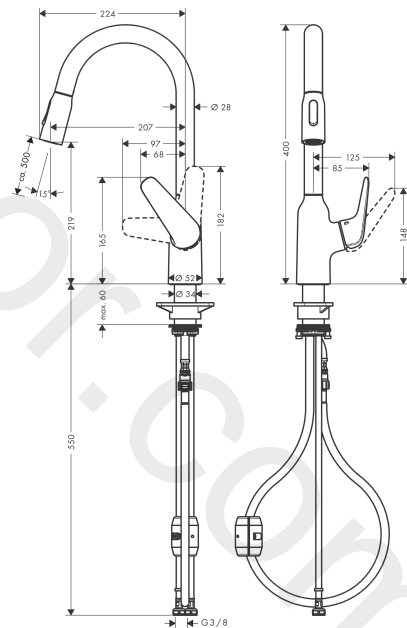

Scale drawing