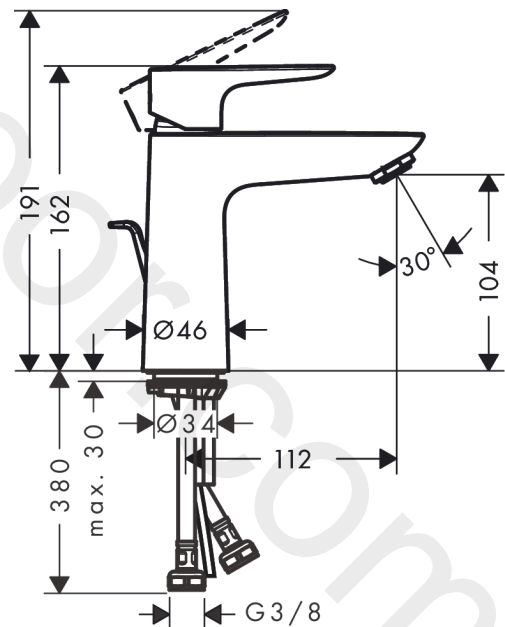

Talis E
Single lever basin mixer 110 with pop-up waste set Finland
 Finish: **Matt White** Article Number: **71786700**

Description

product features

- consists of: single lever basin mixer, waste set
- ComfortZone 110
- projection: 112 mm
- spout height: 104 mm
- handle variant: lever handle
- spray type: normal spray
- maximum flow rate at 3 bar: 5 l/min
- ceramic cartridge
- temperature limitation adjustable
- suitable for continuous flow water heaters
- pop-up waste set G 1¼
- material waste set: metal
- connection type: G ¾ connections
- connection dimension: DN15
- EU taxonomy: max. 6 l/min - Substantial Contribution (SC) possible

Technology

Product image

Scale drawing

Talis E
Single lever basin mixer 110 with pop-up waste set Finland
 Finish: **Matt White** Article Number: **71786700**

Flowchart

www.divapor.com

Talis E**Single lever basin mixer 110 with pop-up waste set Finland**Finish: **Matt White** Article Number: **71786700****Spare part list**

Year of production: >09/20

Pos.	Description	Article Number	Price	PU
1	handle	92687700	£ 76,00	1
2	screw cover	95704000	£ 3,30	1
3	flange	92625700	£ 51,00	1
4	nut	92689000	£ 25,00	1
5	O-ring 25x1,5	98146000	£ 3,30	1
6	O-ring 27x1,5	92527000	£ 13,30	1
7	cartridge, assy	97685000	£ 64,00	1
8	seal	98865000	£ 35,00	1
9	adapter for cartridge	92628000	£ 20,50	1
10	adapter for cartridge	98866000	£ 35,00	1
11	O-ring 23x2	98398000	£ 3,30	1
12	aerator M24x1 (5 l/min)	13185700	£ 33,00	1
13	screw M8 x 68	97736000	£ 6,10	1
14	seal Ø 42	98722000	£ 6,10	1
15	fixing set	96016000	£ 35,00	1
16	connection hose 450 mm M8x0,75 G3/8	97206000	£ 35,00	1
17	O-ring 6,6x1,6	93019000	£ 3,30	1
18	pull rod	96657700	£ 19,80	1
a	pop up waste	94139700	£ 163,00	1