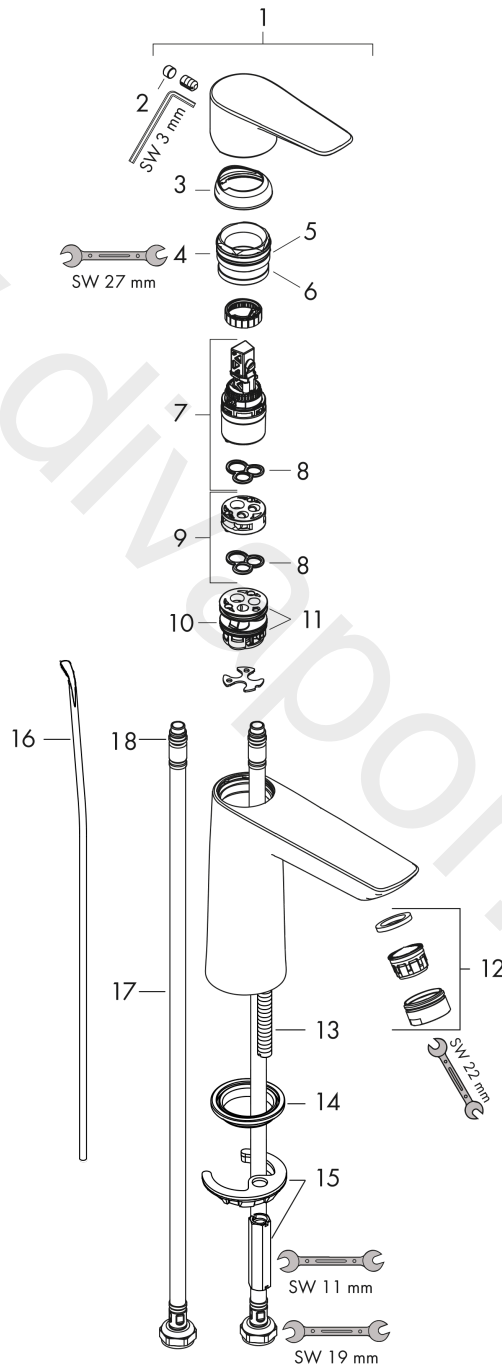

Talis E

Single lever basin mixer 110 with pop-up waste set Finland

Finish: **Matt Black** Article Number: **71786670**

Description

product features

- consists of: single lever basin mixer, waste set
- ComfortZone 110
- projection: 112 mm
- spout height: 104 mm
- handle variant: lever handle
- spray type: normal spray
- maximum flow rate at 3 bar: 5 l/min
- ceramic cartridge
- temperature limitation adjustable
- suitable for continuous flow water heaters
- pop-up waste set G 1¼
- material waste set: metal
- connection type: G ¾ connections
- connection dimension: DN15
- EU taxonomy: max. 6 l/min - Substantial Contribution (SC) possible

Technology

Product image

Scale drawing

Talis E
Single lever basin mixer 110 with pop-up waste set Finland
 Finish: **Matt Black** Article Number: **71786670**

Flowchart

www.divapor.com

Talis E
Single lever basin mixer 110 with pop-up waste set Finland
 Finish: **Matt Black** Article Number: **71786670**

Exploded Drawing

Year of production: >09/20

Talis E
Single lever basin mixer 110 with pop-up waste set Finland
 Finish: **Matt Black** Article Number: **71786670**

Spare part list

Year of production: >09/20

Pos.	Description	Article Number	Price	PU
1	handle	92687670	£ 76,00	1
2	screw cover	95704000	£ 3,30	1
3	flange	92625670	£ 51,00	1
4	nut	92689000	£ 25,00	1
5	O-ring 25x1,5	98146000	£ 3,30	1
6	O-ring 27x1,5	92527000	£ 13,30	1
7	cartridge, assy	97685000	£ 64,00	1
8	seal	98865000	£ 35,00	1
9	adapter for cartridge	92628000	£ 20,50	1
10	adapter for cartridge	98866000	£ 35,00	1
11	O-ring 23x2	98398000	£ 3,30	1
12	aerator M24x1 (5 l/min)	13185670	£ 33,00	1
13	screw M8 x 68	97736000	£ 6,10	1
14	seal Ø 42	98722000	£ 6,10	1
15	fixing set	96016000	£ 35,00	1
16	pull rod	96657670	£ 19,80	1
17	connection hose 450 mm M8x0,75 G3/8	97206000	£ 35,00	1
18	O-ring 6,6x1,6	93019000	£ 3,30	1
a	pop up waste	94139670	£ 163,00	1