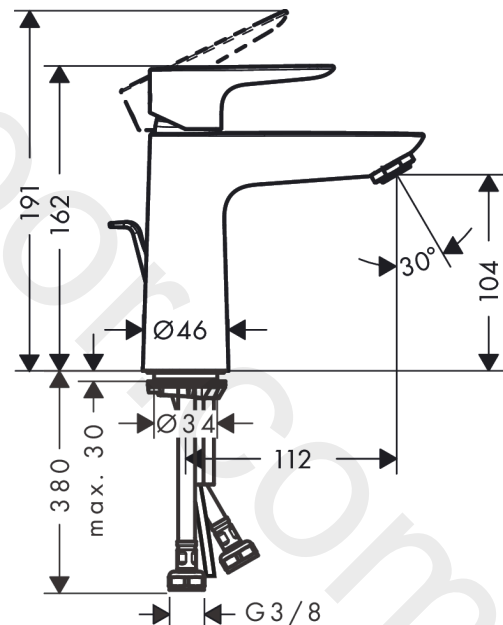

Talis E

Single lever basin mixer 110 with pop-up waste set Finland

Finish: **Matt Black** Article Number: **71786670**

Description

product features

- consists of: single lever basin mixer, waste set
- ComfortZone 110
- projection: 112 mm
- spout height: 104 mm
- handle variant: lever handle
- spray type: normal spray
- maximum flow rate at 3 bar: 5 l/min
- ceramic cartridge
- temperature limitation adjustable
- suitable for continuous flow water heaters
- pop-up waste set G 1¼
- material waste set: metal
- connection type: G ¾ connections
- connection dimension: DN15
- EU taxonomy: max. 6 l/min - Substantial Contribution (SC) possible

Technology

Product image

Scale drawing

Talis E
Single lever basin mixer 110 with pop-up waste set Finland
 Finish: **Matt Black** Article Number: **71786670**

Flowchart

www.divapor.com

Talis E
Single lever basin mixer 110 with pop-up waste set Finland
 Finish: **Matt Black** Article Number: **71786670**

Exploded Drawing

Year of production: >09/20

Talis E
Single lever basin mixer 110 with pop-up waste set Finland
 Finish: **Matt Black** Article Number: **71786670**

Spare part list

Year of production: >09/20

Pos.	Description	Article Number	Price	PU
1	handle	92687670	£ 76,00	1
2	screw cover	95704000	£ 3,30	1
3	flange	92625670	£ 51,00	1
4	nut	92689000	£ 25,00	1
5	O-ring 25x1,5	98146000	£ 3,30	1
6	O-ring 27x1,5	92527000	£ 13,30	1
7	cartridge, assy	97685000	£ 64,00	1
8	seal	98865000	£ 35,00	1
9	adapter for cartridge	92628000	£ 20,50	1
10	adapter for cartridge	98866000	£ 35,00	1
11	O-ring 23x2	98398000	£ 3,30	1
12	aerator M24x1 (5 l/min)	13185670	£ 33,00	1
13	screw M8 x 68	97736000	£ 6,10	1
14	seal Ø 42	98722000	£ 6,10	1
15	fixing set	96016000	£ 35,00	1
16	pull rod	96657670	£ 19,80	1
17	connection hose 450 mm M8x0,75 G3/8	97206000	£ 35,00	1
18	O-ring 6,6x1,6	93019000	£ 3,30	1
a	pop up waste	94139670	£ 163,00	1