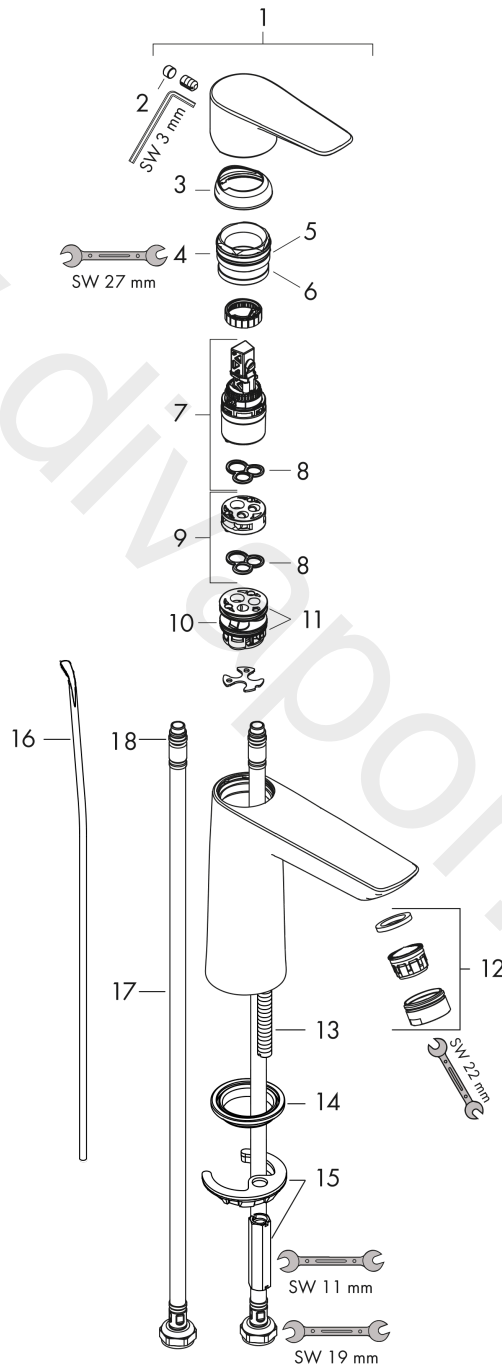

Talis E

Single lever basin mixer 110 with pop-up waste set Finland

Finish: **Brushed Black Chrome** Article Number: **71786340**

Description

product features

- consists of: single lever basin mixer, waste set
- ComfortZone 110
- projection: 112 mm
- spout height: 104 mm
- handle variant: lever handle
- spray type: normal spray
- maximum flow rate at 3 bar: 5 l/min
- ceramic cartridge
- temperature limitation adjustable
- suitable for continuous flow water heaters
- pop-up waste set G 1¼
- material waste set: metal
- connection type: G ¾ connections
- connection dimension: DN15
- EU taxonomy: max. 6 l/min - Substantial Contribution (SC) possible

Technology

Product image

Scale drawing

Talis E
Single lever basin mixer 110 with pop-up waste set Finland
 Finish: **Brushed Black Chrome** Article Number: **71786340**

Flowchart

www.divapor.com

Talis E
Single lever basin mixer 110 with pop-up waste set Finland
 Finish: **Brushed Black Chrome** Article Number: **71786340**

Exploded Drawing

Year of production: >09/20

Talis E**Single lever basin mixer 110 with pop-up waste set Finland**Finish: **Brushed Black Chrome** Article Number: **71786340****Spare part list**

Year of production: >09/20

Pos.	Description	Article Number	Price	PU
1	handle	92687340	£ 76,00	1
2	screw cover	95704000	£ 3,30	1
3	flange	92625340	£ 51,00	1
4	nut	92689000	£ 25,00	1
5	O-ring 25x1,5	98146000	£ 3,30	1
6	O-ring 27x1,5	92527000	£ 13,30	1
7	cartridge, assy	97685000	£ 64,00	1
8	seal	98865000	£ 35,00	1
9	adapter for cartridge	92628000	£ 20,50	1
10	adapter for cartridge	98866000	£ 35,00	1
11	O-ring 23x2	98398000	£ 3,30	1
12	aerator M24x1 (5 l/min)	13185340	£ 33,00	1
13	screw M8 x 68	97736000	£ 6,10	1
14	seal Ø 42	98722000	£ 6,10	1
15	fixing set	96016000	£ 35,00	1
16	connection hose 450 mm M8x0,75 G3/8	97206000	£ 35,00	1
17	O-ring 6,6x1,6	93019000	£ 3,30	1
18	pull rod	96657340	£ 19,80	1
a	pop up waste	94139340	£ 163,00	1