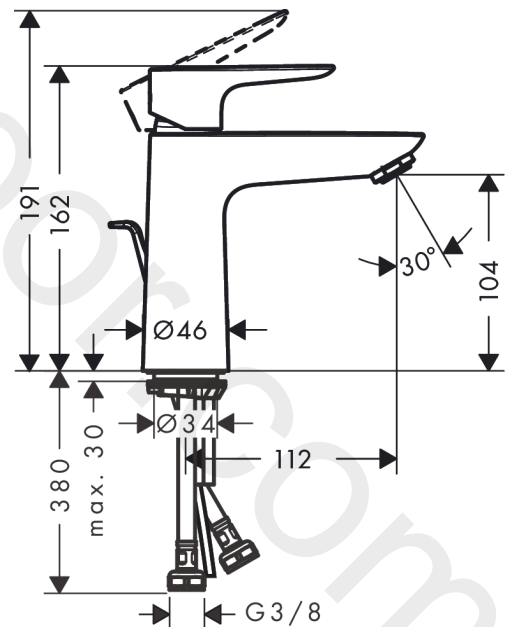

Talis E

Single lever basin mixer 110 with pop-up waste set Finland

Finish: **Brushed Black Chrome** Article Number: **71786340**

Description

product features

- consists of: single lever basin mixer, waste set
- ComfortZone 110
- projection: 112 mm
- spout height: 104 mm
- handle variant: lever handle
- spray type: normal spray
- maximum flow rate at 3 bar: 5 l/min
- ceramic cartridge
- temperature limitation adjustable
- suitable for continuous flow water heaters
- pop-up waste set G 1¼
- material waste set: metal
- connection type: G ¾ connections
- connection dimension: DN15
- EU taxonomy: max. 6 l/min - Substantial Contribution (SC) possible

Technology

Product image

Scale drawing

Talis E
Single lever basin mixer 110 with pop-up waste set Finland
 Finish: **Brushed Black Chrome** Article Number: **71786340**

Flowchart

www.divapor.com

Talis E
Single lever basin mixer 110 with pop-up waste set Finland
 Finish: **Brushed Black Chrome** Article Number: **71786340**

Exploded Drawing

Year of production: >09/20

Talis E**Single lever basin mixer 110 with pop-up waste set Finland**Finish: **Brushed Black Chrome** Article Number: **71786340****Spare part list**

Year of production: >09/20

Pos.	Description	Article Number	Price	PU
1	handle	92687340	£ 76,00	1
2	screw cover	95704000	£ 3,30	1
3	flange	92625340	£ 51,00	1
4	nut	92689000	£ 25,00	1
5	O-ring 25x1,5	98146000	£ 3,30	1
6	O-ring 27x1,5	92527000	£ 13,30	1
7	cartridge, assy	97685000	£ 64,00	1
8	seal	98865000	£ 35,00	1
9	adapter for cartridge	92628000	£ 20,50	1
10	adapter for cartridge	98866000	£ 35,00	1
11	O-ring 23x2	98398000	£ 3,30	1
12	aerator M24x1 (5 l/min)	13185340	£ 33,00	1
13	screw M8 x 68	97736000	£ 6,10	1
14	seal Ø 42	98722000	£ 6,10	1
15	fixing set	96016000	£ 35,00	1
16	connection hose 450 mm M8x0,75 G3/8	97206000	£ 35,00	1
17	O-ring 6,6x1,6	93019000	£ 3,30	1
18	pull rod	96657340	£ 19,80	1
a	pop up waste	94139340	£ 163,00	1