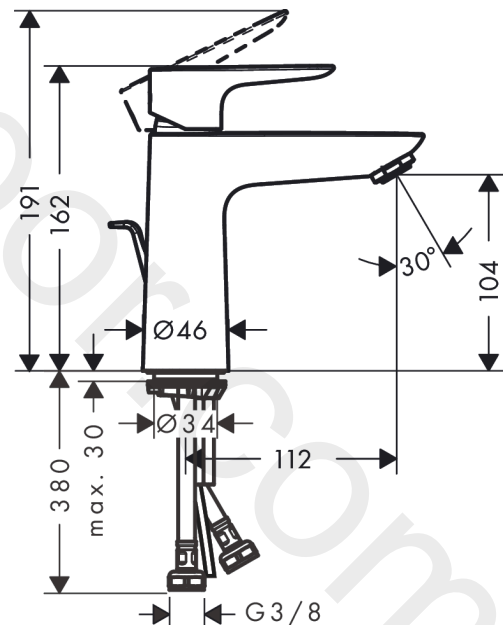

Scale drawing