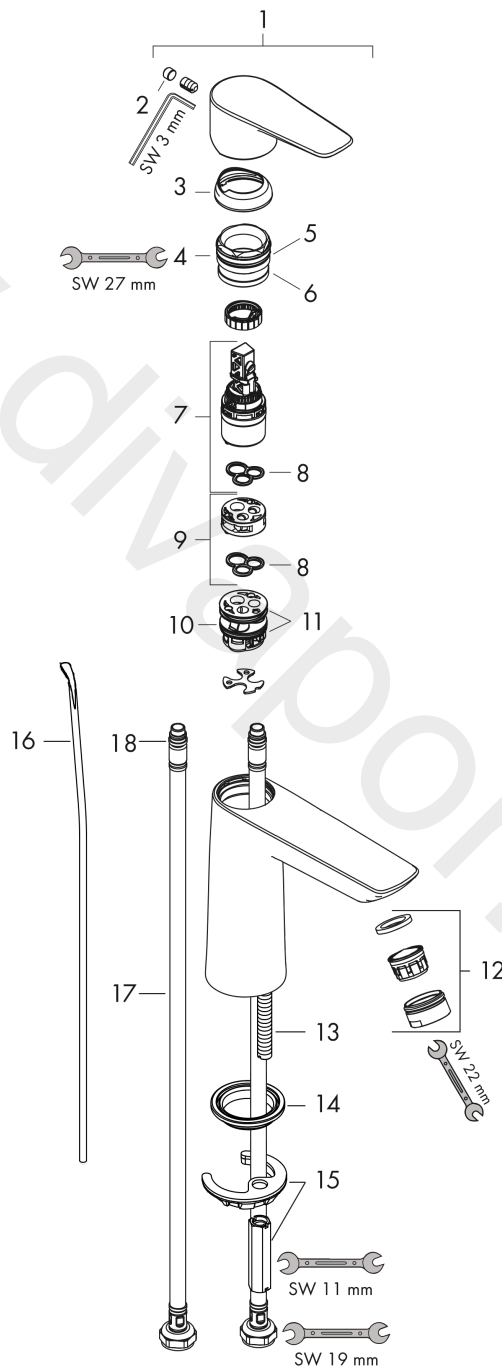

Talis E
Single lever basin mixer 110 with pop-up waste set Finland
 Finish: **Brushed Bronze** Article Number: **71786140**

Description

product features

- consists of: single lever basin mixer, waste set
- ComfortZone 110
- projection: 112 mm
- spout height: 104 mm
- handle variant: lever handle
- spray type: normal spray
- maximum flow rate at 3 bar: 5 l/min
- ceramic cartridge
- temperature limitation adjustable
- suitable for continuous flow water heaters
- pop-up waste set G 1¼
- material waste set: metal
- connection type: G ¾ connections
- connection dimension: DN15
- EU taxonomy: max. 6 l/min - Substantial Contribution (SC) possible

Exploded Drawing

Year of production: >09/20

Talis E**Single lever basin mixer 110 with pop-up waste set Finland**Finish: **Brushed Bronze** Article Number: **71786140****Spare part list**

Year of production: >09/20

| Pos. | Description | Article Number | Price | PU |
|------|-------------------------------------|----------------|----------|----|
| 1 | handle | 92687140 | £ 76,00 | 1 |
| 2 | screw cover | 95704000 | £ 3,30 | 1 |
| 3 | flange | 92625140 | £ 51,00 | 1 |
| 4 | nut | 92689000 | £ 25,00 | 1 |
| 5 | O-ring 25x1,5 | 98146000 | £ 3,30 | 1 |
| 6 | O-ring 27x1,5 | 92527000 | £ 13,30 | 1 |
| 7 | cartridge, assy | 97685000 | £ 64,00 | 1 |
| 8 | seal | 98865000 | £ 35,00 | 1 |
| 9 | adapter for cartridge | 92628000 | £ 20,50 | 1 |
| 10 | adapter for cartridge | 98866000 | £ 35,00 | 1 |
| 11 | O-ring 23x2 | 98398000 | £ 3,30 | 1 |
| 12 | aerator M24x1 (5 l/min) | 13185140 | £ 33,48 | 1 |
| 13 | screw M8 x 68 | 97736000 | £ 6,10 | 1 |
| 14 | seal Ø 42 | 98722000 | £ 6,10 | 1 |
| 15 | fixing set | 96016000 | £ 35,00 | 1 |
| 16 | connection hose 450 mm M8x0,75 G3/8 | 97206000 | £ 35,00 | 1 |
| 17 | O-ring 6,6x1,6 | 93019000 | £ 3,30 | 1 |
| 18 | pull rod | 96657140 | £ 19,80 | 1 |
| a | pop up waste | 94139140 | £ 163,00 | 1 |