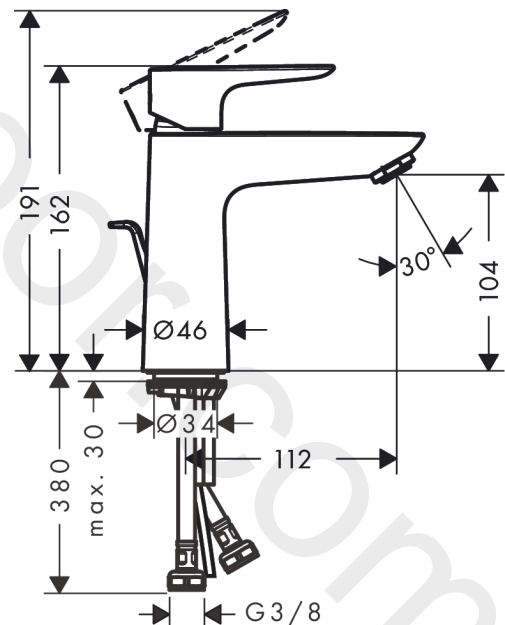

Scale drawing