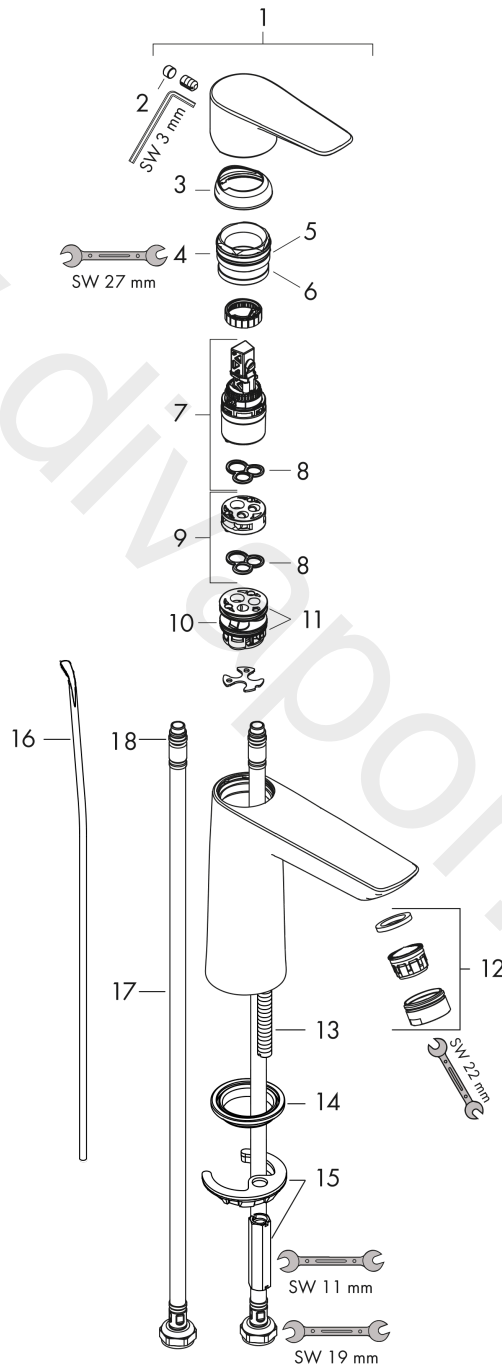

##### product features

- consists of: single lever basin mixer, waste set
- ComfortZone 110
- projection: 112 mm
- spout height: 104 mm
- handle variant: lever handle
- spray type: normal spray
- maximum flow rate at 3 bar: 5 l/min
- ceramic cartridge
- temperature limitation adjustable
- suitable for continuous flow water heaters
- pop-up waste set G 1¼
- material waste set: metal
- connection type: G ¾ connections
- connection dimension: DN15
- EU taxonomy: max. 6 l/min - Substantial Contribution (SC) possible

#### Scale drawing

**Talis E**  
**Single lever basin mixer 110 with pop-up waste set Finland**  
 Finish: **Chrome** Article Number: **71786000**

**Flowchart**

**Talis E**  
**Single lever basin mixer 110 with pop-up waste set Finland**  
 Finish: **Chrome** Article Number: **71786000**

**Exploded Drawing**

Year of production: >09/20

**Talis E**  
**Single lever basin mixer 110 with pop-up waste set Finland**  
 Finish: **Chrome** Article Number: **71786000**

### Spare part list

Year of production: >09/20

Pos.	Description	Article Number	Price	PU
1	handle	92687000	£ 51,00	1
2	screw cover	95704000	£ 3,30	1
3	flange	92625000	£ 35,00	1
4	nut	92689000	£ 25,00	1
5	O-ring 25x1,5	98146000	£ 3,30	1
6	O-ring 27x1,5	92527000	£ 13,30	1
7	cartridge, assy	97685000	£ 64,00	1
8	seal	98865000	£ 35,00	1
9	adapter for cartridge	92628000	£ 20,50	1
10	adapter for cartridge	98866000	£ 35,00	1
11	O-ring 23x2	98398000	£ 3,30	1
12	aerator M24x1 (5 l/min)	13185000	£ 22,30	1
13	screw M8 x 68	97736000	£ 6,10	1
14	seal Ø 42	98722000	£ 6,10	1
15	fixing set	96016000	£ 35,00	1
16	connection hose 450 mm M8x0,75 G3/8	97206000	£ 35,00	1
17	O-ring 7x1,5	98422000	£ 3,30	1
18	pull rod	96657000	£ 13,30	1
a	pop up waste	94139000	£ 96,00	1