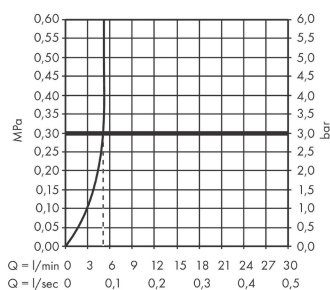

Talis E

Single lever basin mixer 110 without waste set Finland

Finish: Polished Gold Optic Article Number: 71784990

Description

product features

- ComfortZone 110
- projection: 112 mm
- spout height: 104 mm
- handle variant: lever handle
- maximum flow rate at 3 bar: 5 l/min
- ceramic cartridge
- temperature limitation adjustable
- suitable for continuous flow water heaters
- connection type: G 3/8 connections
- connection dimension: DN15
- EU taxonomy: max. 6 l/min - Substantial Contribution (SC) possible

Technology

Product image

Scale drawing

Flowchart

Talis E
 Single lever basin mixer 110 without waste set Finland
 Finish: Polished Gold Optic Article Number: 71784990

Exploded Drawing

Year of production: >09/20

Talis E**Single lever basin mixer 110 without waste set Finland**Finish: **Polished Gold Optic** Article Number: **71784990****Spare part list**

Year of production: >09/20

Pos.	Description	Article Number	Price	PU
1	handle	92687990	£ 76,00	1
2	screw cover	95704000	£ 3,30	1
3	hollow set screw M6x10 DIN 916	96029000	£ 3,30	1
4	flange	92625990	£ 51,00	1
5	nut	92689000	£ 25,00	1
6	O-ring 25x1,5	98146000	£ 3,30	1
7	O-ring 27x1,5	92527000	£ 13,30	1
8	cartridge, assy	97685000	£ 64,00	1
9	seal	98865000	£ 35,00	1
10	adapter for cartridge	92628000	£ 20,50	1
11	adapter for cartridge	98866000	£ 35,00	1
12	O-ring 23x2	98398000	£ 3,30	1
13	aerator M24x1 (5 l/min)	13185990	£ 51,00	1
14	screw M8 x 68	97736000	£ 6,10	1
15	seal Ø 42	98722000	£ 6,10	1
16	fixing set	96016000	£ 35,00	1
17	connection hose 450 mm M8x0,75 G3/8	97206000	£ 35,00	1
18	O-ring 6,6x1,6	93019000	£ 3,30	1