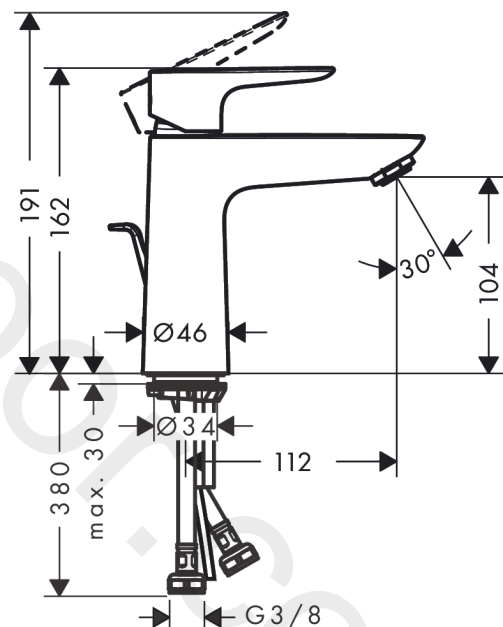

Talis E

Single lever basin mixer 110 without waste set Finland

Finish: Polished Gold Optic Article Number: 71784990

Description

product features

- ComfortZone 110
- projection: 112 mm
- spout height: 104 mm
- handle variant: lever handle
- maximum flow rate at 3 bar: 5 l/min
- ceramic cartridge
- temperature limitation adjustable
- suitable for continuous flow water heaters
- connection type: G 3/8 connections
- connection dimension: DN15
- EU taxonomy: max. 6 l/min - Substantial Contribution (SC) possible

Technology

Product image

Scale drawing

Flowchart

Talis E
 Single lever basin mixer 110 without waste set Finland
 Finish: Polished Gold Optic Article Number: 71784990

Exploded Drawing

Year of production: >09/20

Talis E**Single lever basin mixer 110 without waste set Finland**Finish: **Polished Gold Optic** Article Number: **71784990****Spare part list**

Year of production: >09/20

Pos.	Description	Article Number	Price	PU
1	handle	92687990	£ 76,00	1
2	screw cover	95704000	£ 3,30	1
3	hollow set screw M6x10 DIN 916	96029000	£ 3,30	1
4	flange	92625990	£ 51,00	1
5	nut	92689000	£ 25,00	1
6	O-ring 25x1,5	98146000	£ 3,30	1
7	O-ring 27x1,5	92527000	£ 13,30	1
8	cartridge, assy	97685000	£ 64,00	1
9	seal	98865000	£ 35,00	1
10	adapter for cartridge	92628000	£ 20,50	1
11	adapter for cartridge	98866000	£ 35,00	1
12	O-ring 23x2	98398000	£ 3,30	1
13	aerator M24x1 (5 l/min)	13185990	£ 51,00	1
14	screw M8 x 68	97736000	£ 6,10	1
15	seal Ø 42	98722000	£ 6,10	1
16	fixing set	96016000	£ 35,00	1
17	connection hose 450 mm M8x0,75 G3/8	97206000	£ 35,00	1
18	O-ring 6,6x1,6	93019000	£ 3,30	1