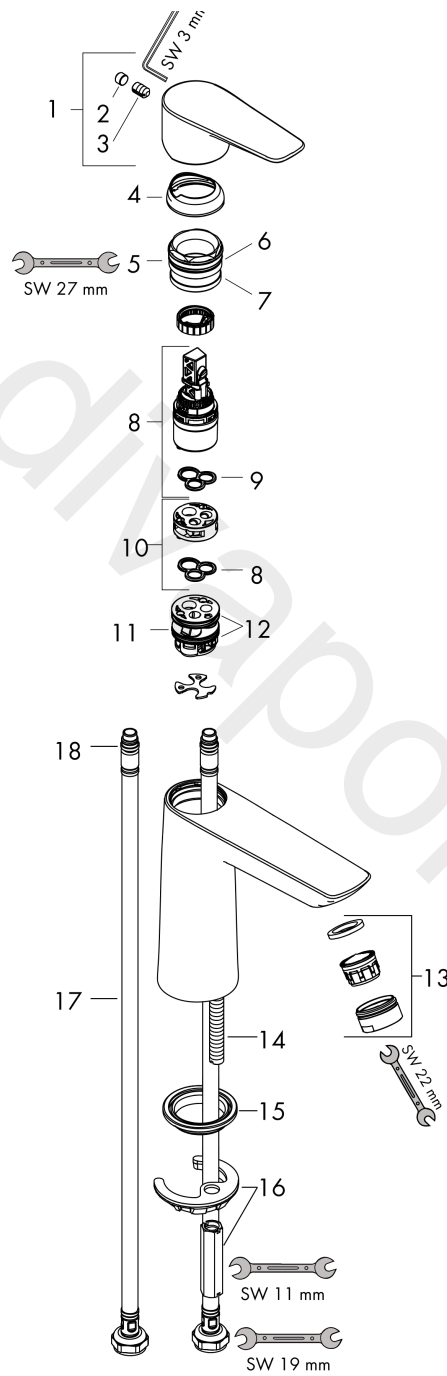

Talis E

Single lever basin mixer 110 without waste set Finland

Finish: Polished Gold Optic Article Number: 71784990

Description

product features

- ComfortZone 110
- projection: 112 mm
- spout height: 104 mm
- handle variant: lever handle
- maximum flow rate at 3 bar: 5 l/min
- ceramic cartridge
- temperature limitation adjustable
- suitable for continuous flow water heaters
- connection type: G 3/8 connections
- connection dimension: DN15
- EU taxonomy: max. 6 l/min - Substantial Contribution (SC) possible

Technology

Product image

Scale drawing

Flowchart

Talis E
 Single lever basin mixer 110 without waste set Finland
 Finish: Polished Gold Optic Article Number: 71784990

Exploded Drawing

Year of production: >09/20

Talis E**Single lever basin mixer 110 without waste set Finland**Finish: **Polished Gold Optic** Article Number: **71784990****Spare part list**

Year of production: >09/20

Pos.	Description	Article Number	Price	PU
1	handle	92687990	£ 76,00	1
2	screw cover	95704000	£ 3,30	1
3	hollow set screw M6x10 DIN 916	96029000	£ 3,30	1
4	flange	92625990	£ 51,00	1
5	nut	92689000	£ 25,00	1
6	O-ring 25x1,5	98146000	£ 3,30	1
7	O-ring 27x1,5	92527000	£ 13,30	1
8	cartridge, assy	97685000	£ 64,00	1
9	seal	98865000	£ 35,00	1
10	adapter for cartridge	92628000	£ 20,50	1
11	adapter for cartridge	98866000	£ 35,00	1
12	O-ring 23x2	98398000	£ 3,30	1
13	aerator M24x1 (5 l/min)	13185990	£ 51,00	1
14	screw M8 x 68	97736000	£ 6,10	1
15	seal Ø 42	98722000	£ 6,10	1
16	fixing set	96016000	£ 35,00	1
17	connection hose 450 mm M8x0,75 G3/8	97206000	£ 35,00	1
18	O-ring 6,6x1,6	93019000	£ 3,30	1